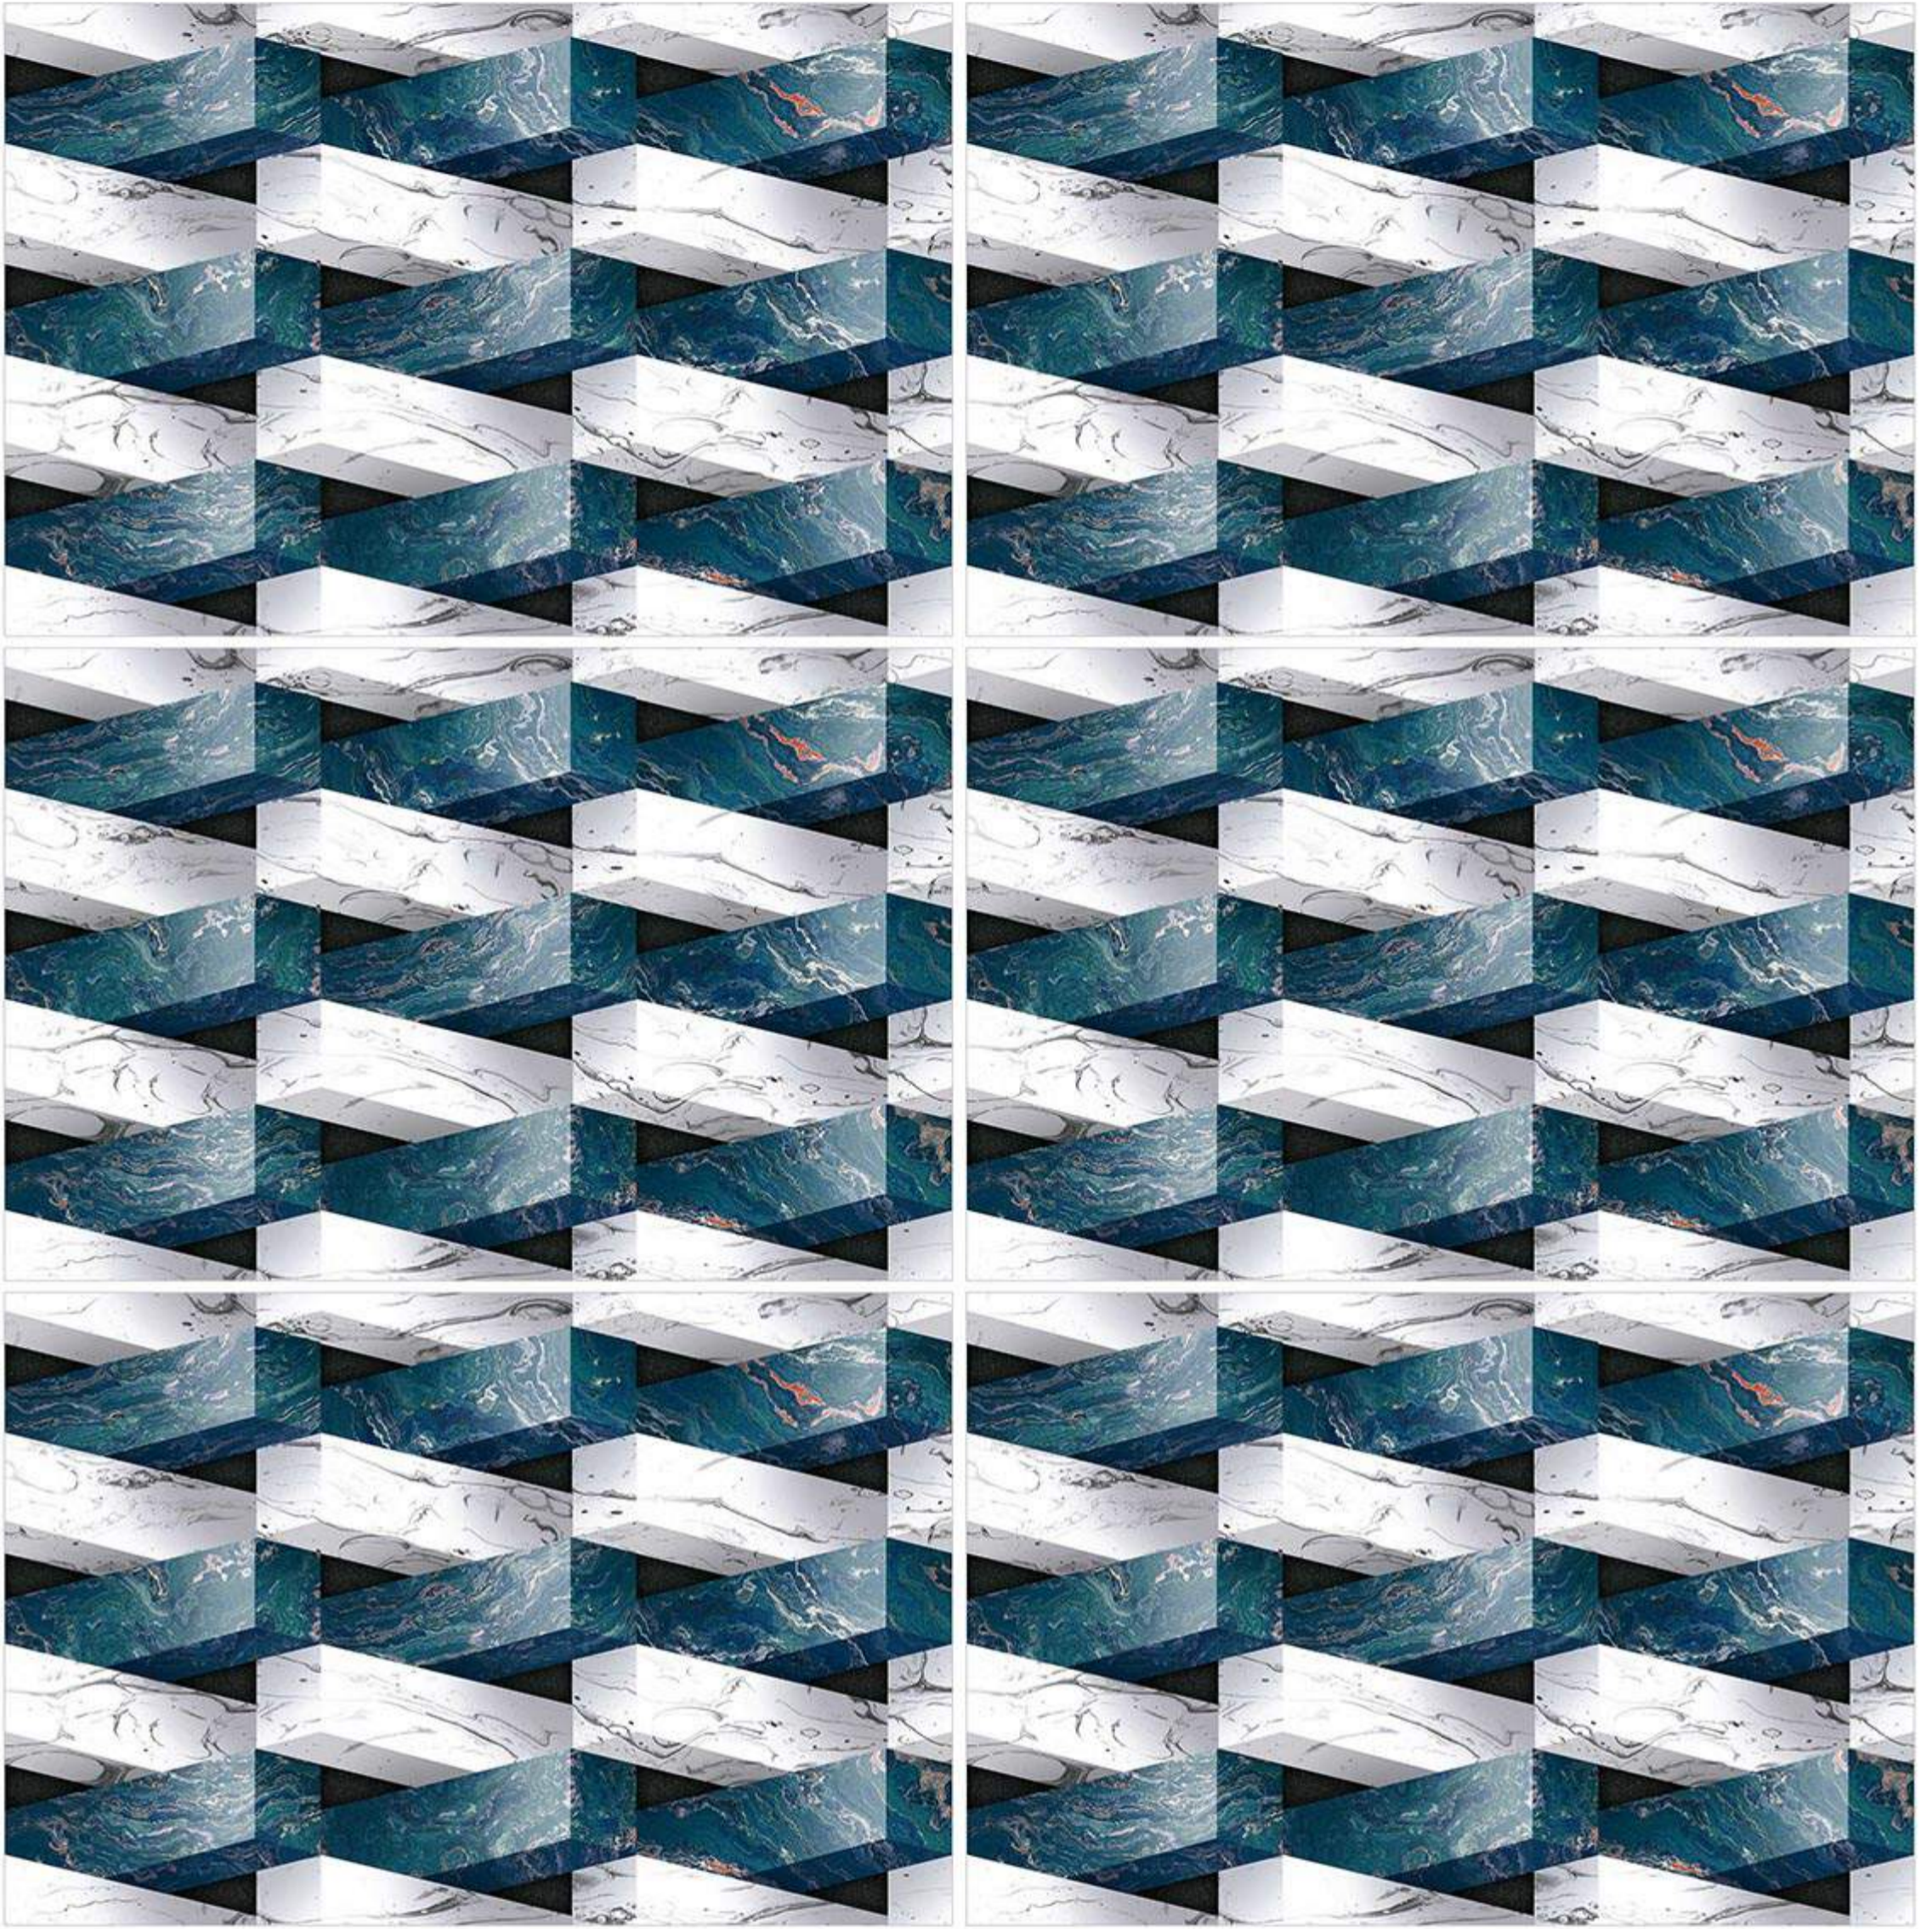

NEXONA

CERAMIC

WALL EMOTIONS

300x450mm
WALL TILES

300 - A32 (GLOSSY)

PLAIN
SURFACE

Bedroom Bathroom Kitchen Livingroom

ELE VAT ION

SERIES