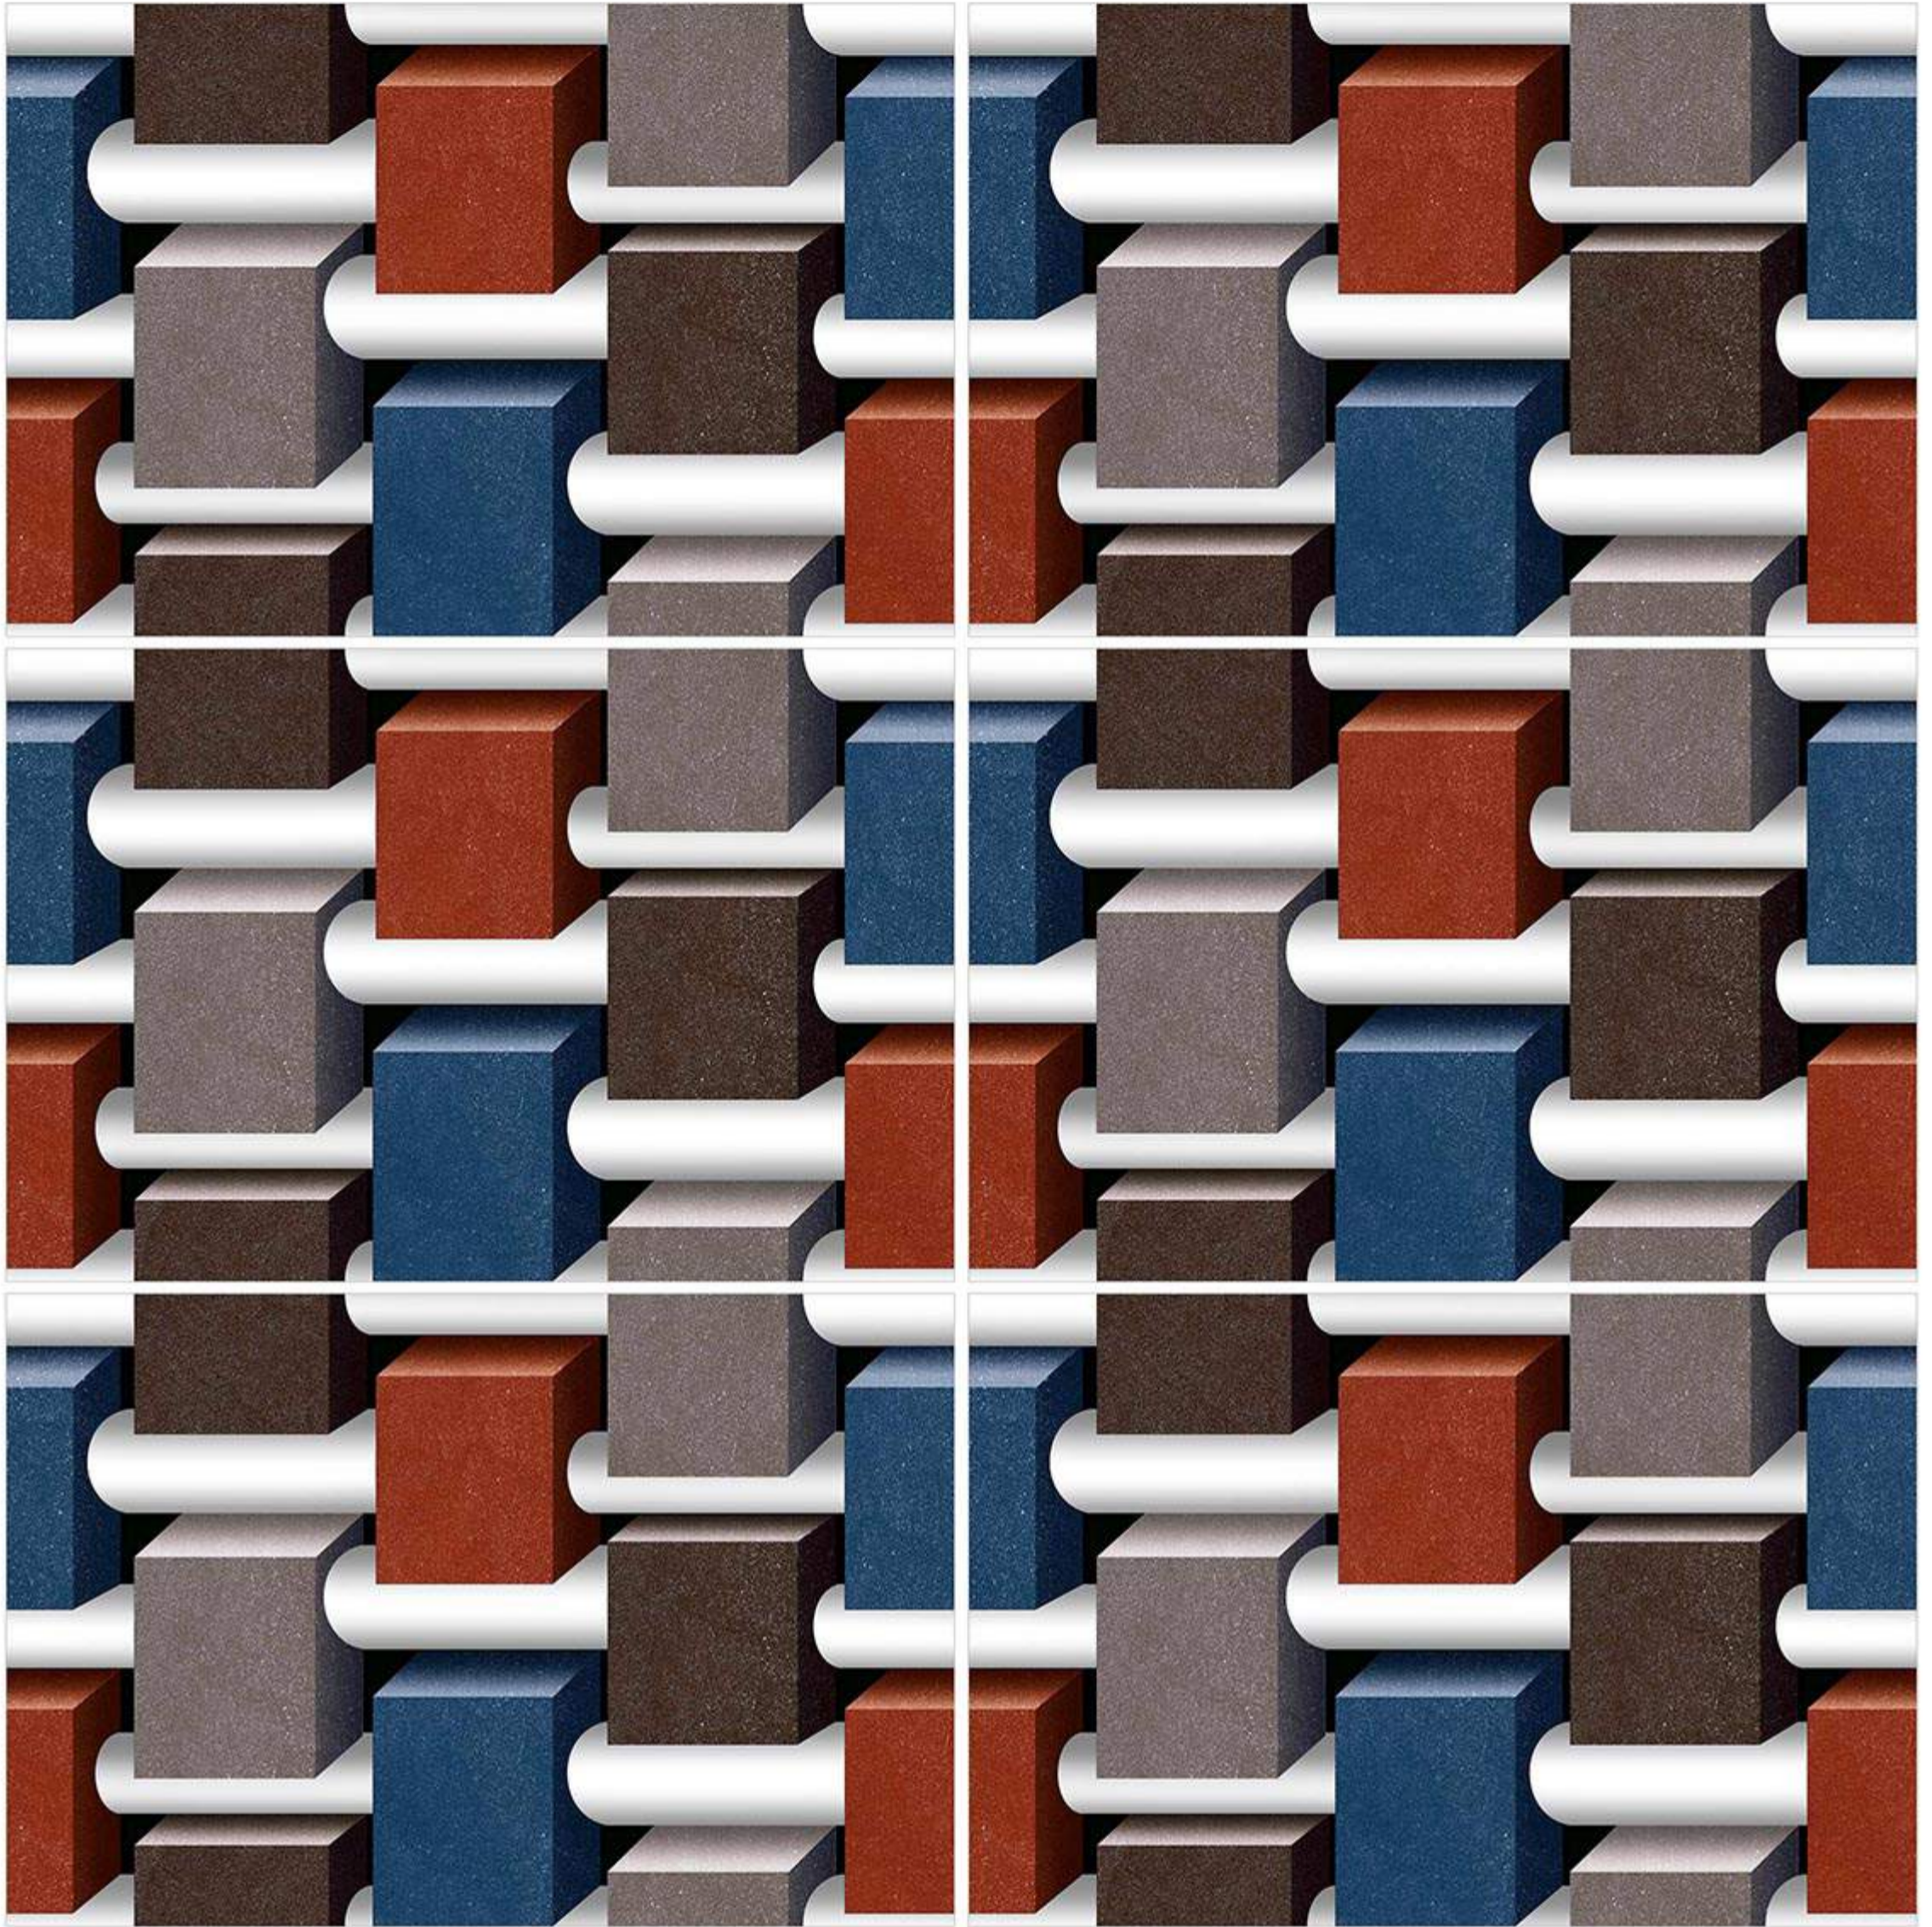

NEXONA

CERAMIC

WALL EMOTIONS

300x450mm
WALL TILES

300 - A14 (GLOSSY)

PLAIN
SURFACE

Bedroom Bathroom Kitchen Livingroom

ELEVATION

SERIES