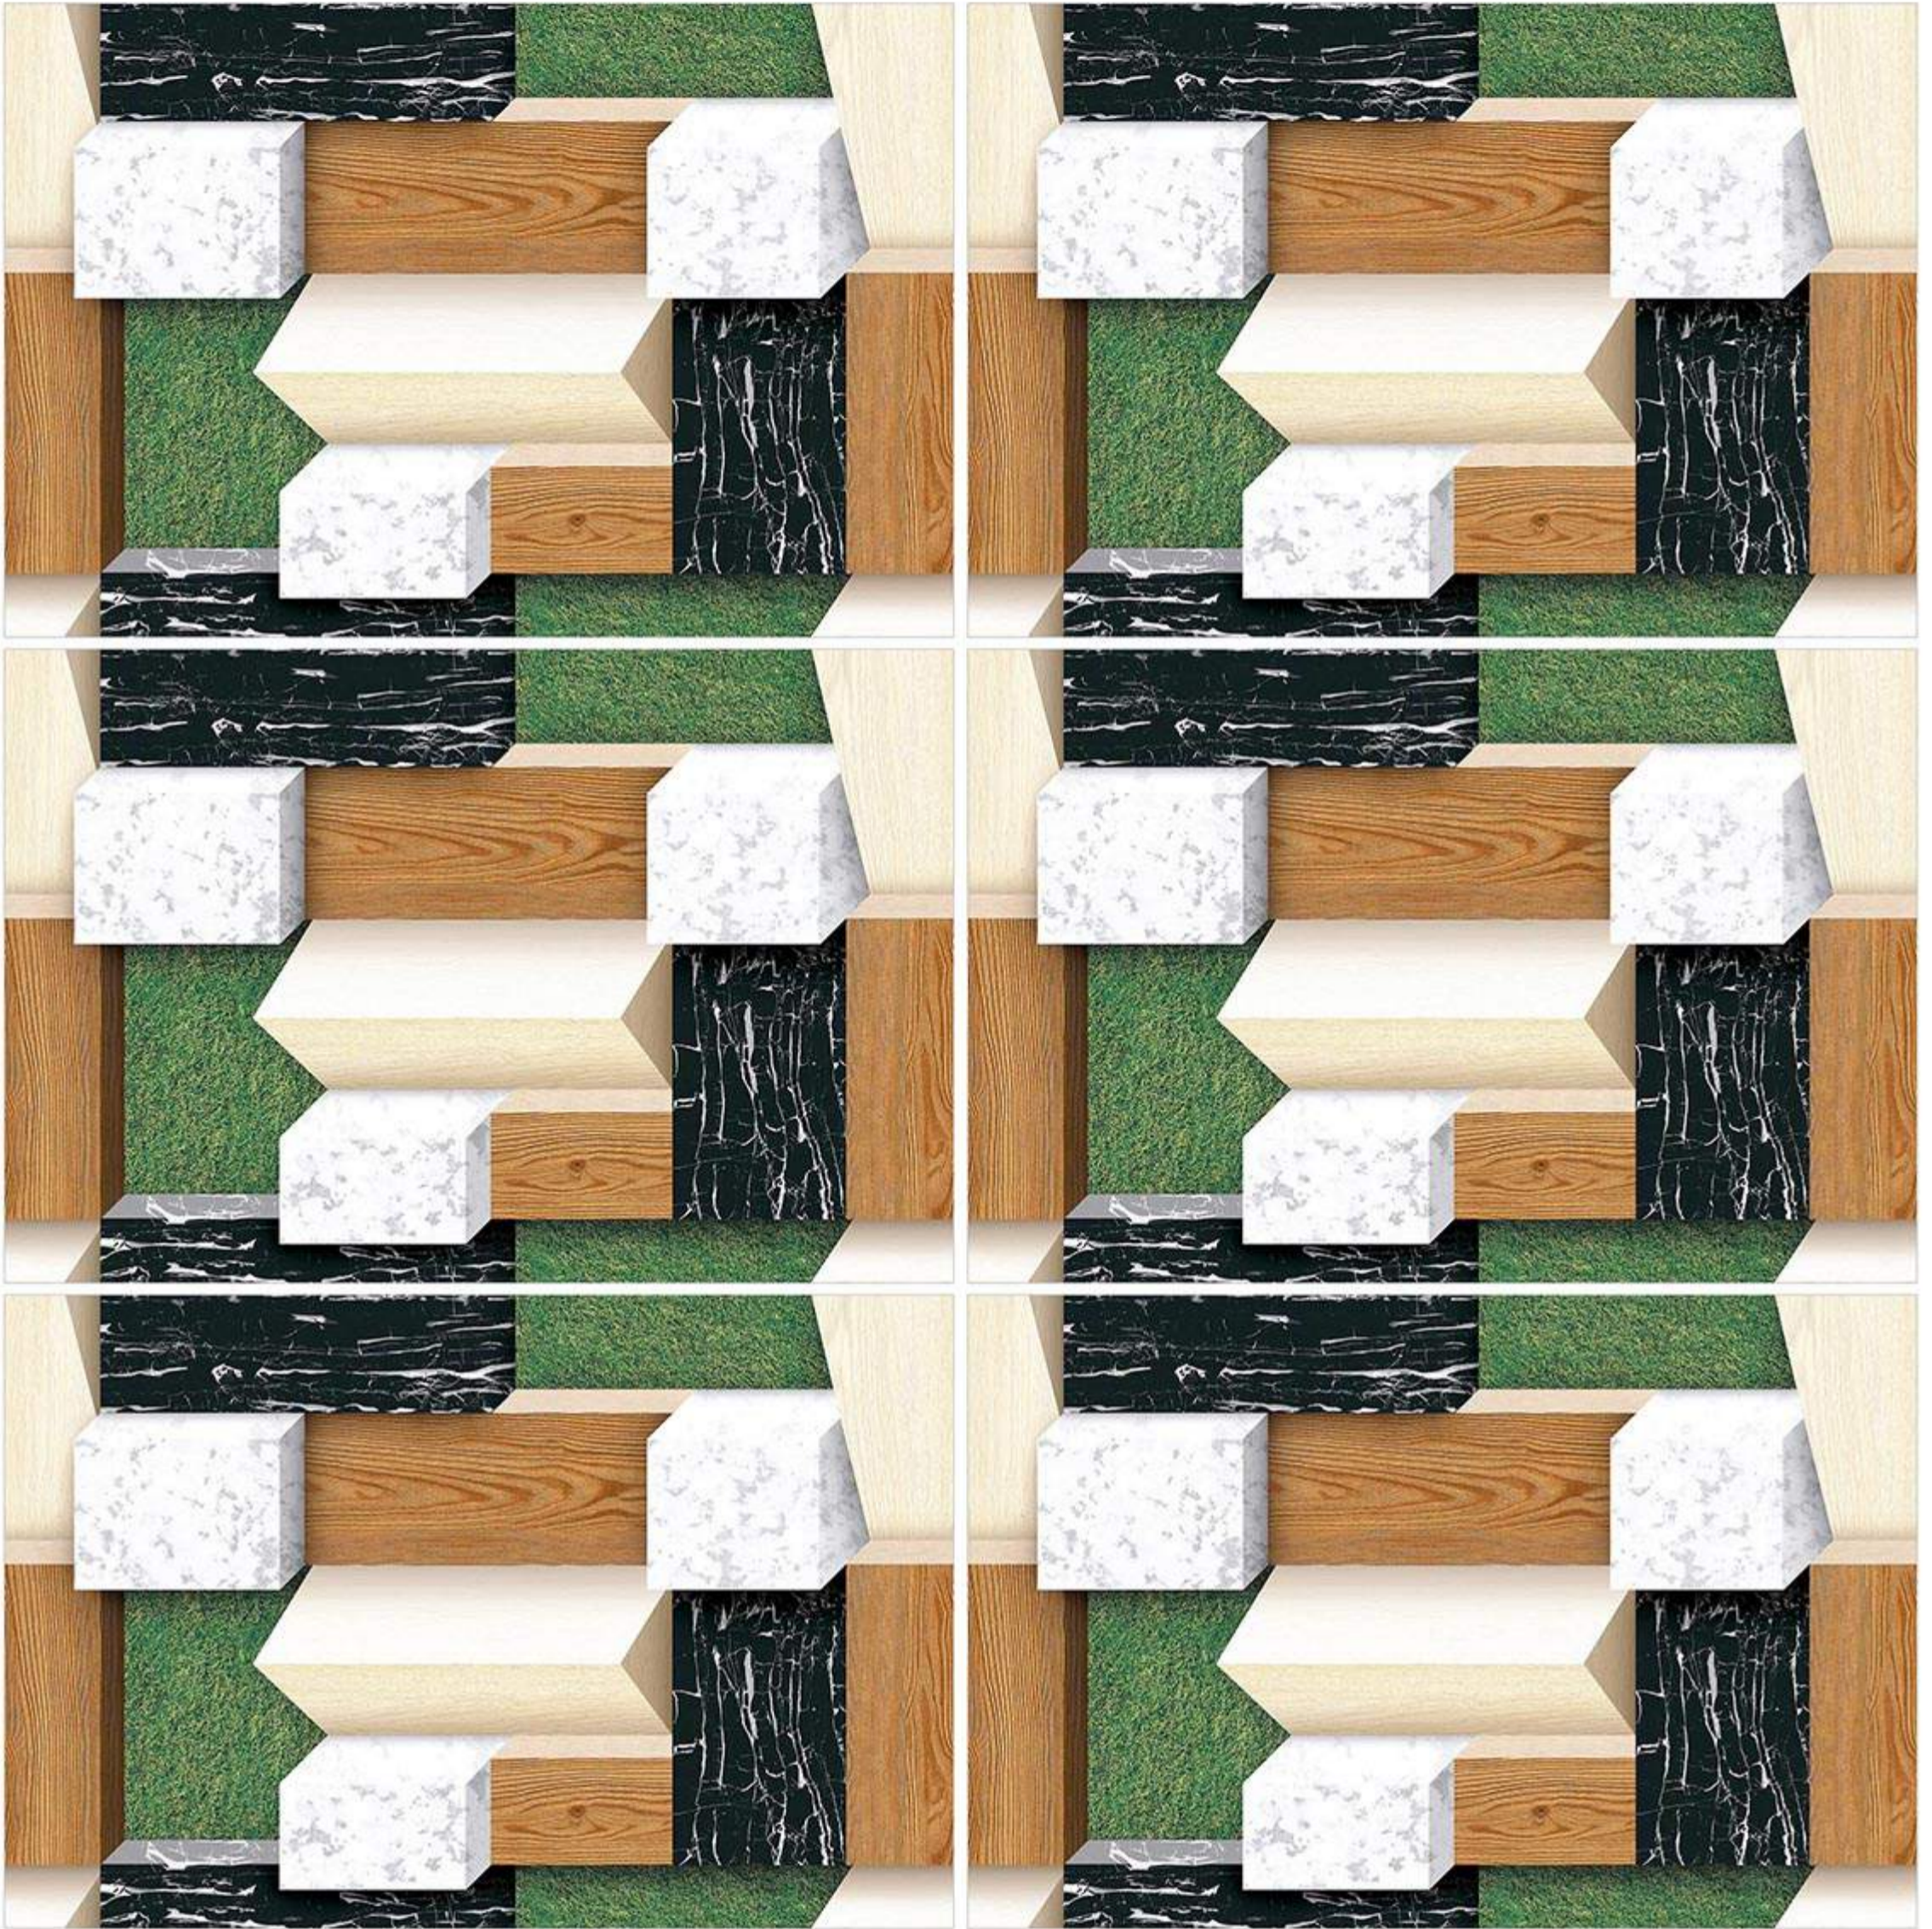

NEXONA

CERAMIC

WALL EMOTIONS

300x450mm
WALL TILES

300 - A13 (GLOSSY)

PLAIN
SURFACE

Bedroom Bathroom Kitchen Livingroom

ELEVATION

SERIES