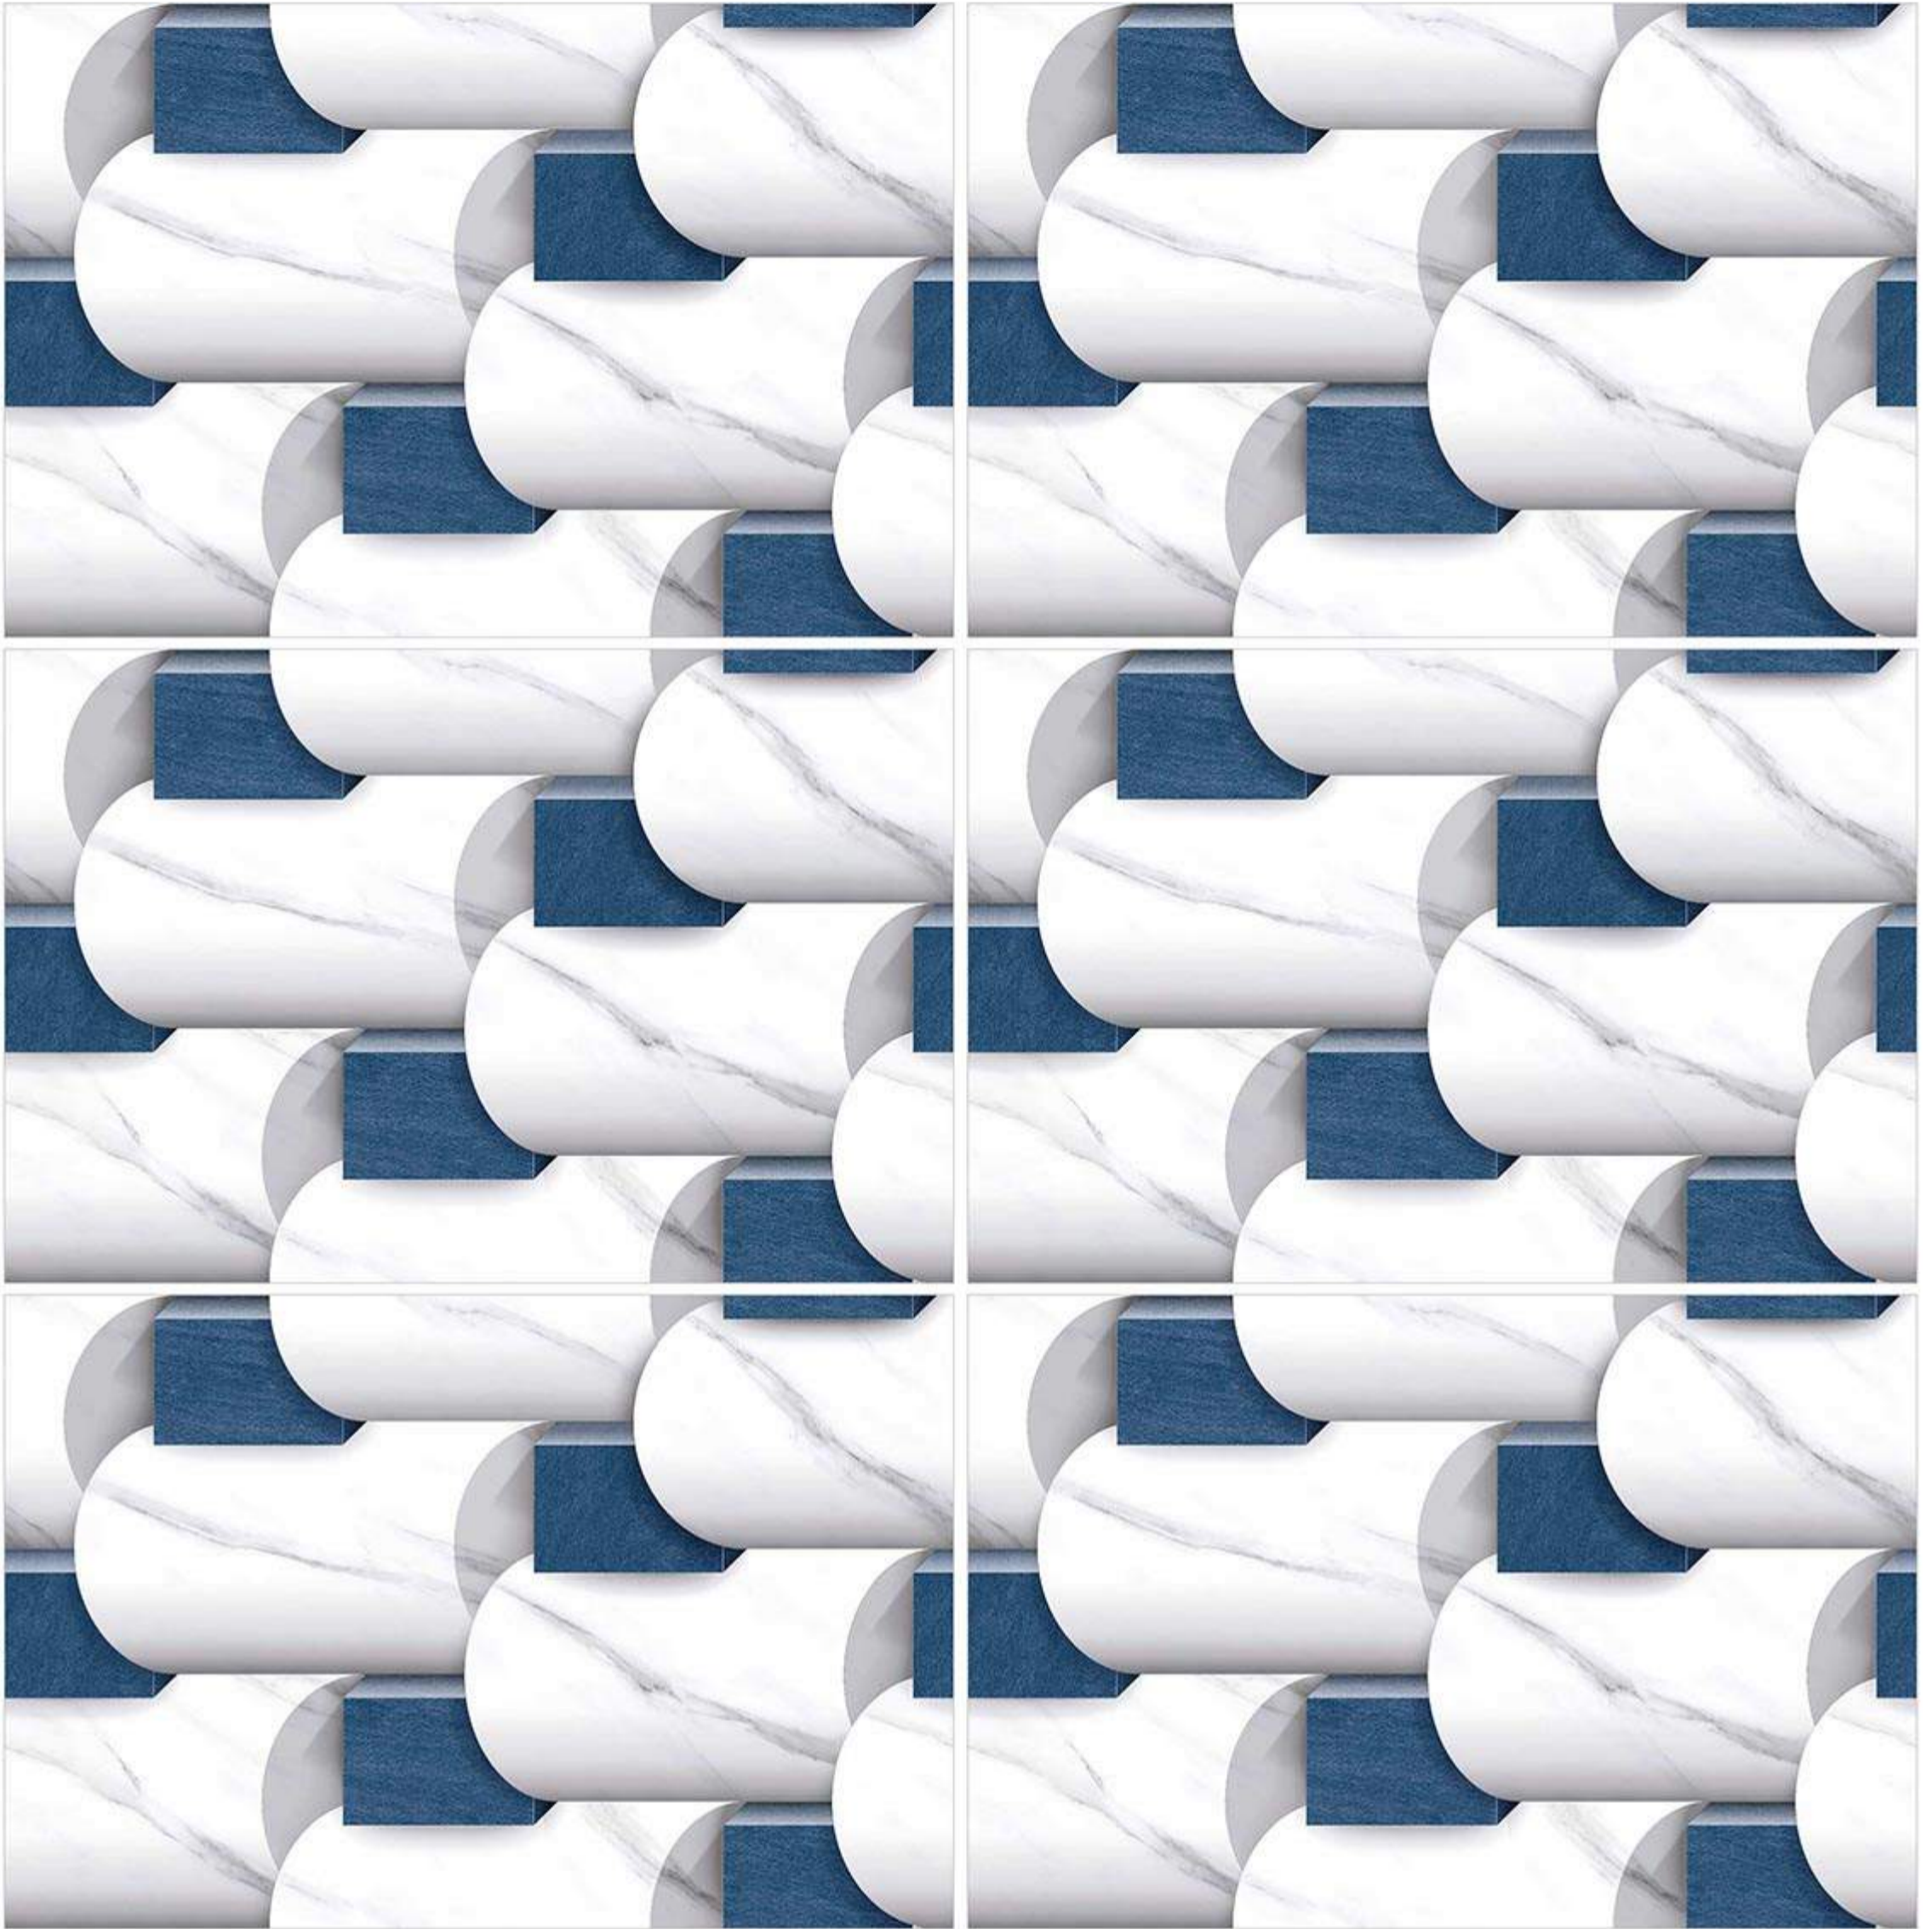

NEXONA

CERAMIC

WALL EMOTIONS

300x450mm
WALL TILES

300 - A22 (GLOSSY)

PLAIN
SURFACE

Bedroom Bathroom Kitchen Livingroom

ELEVATION

SERIES