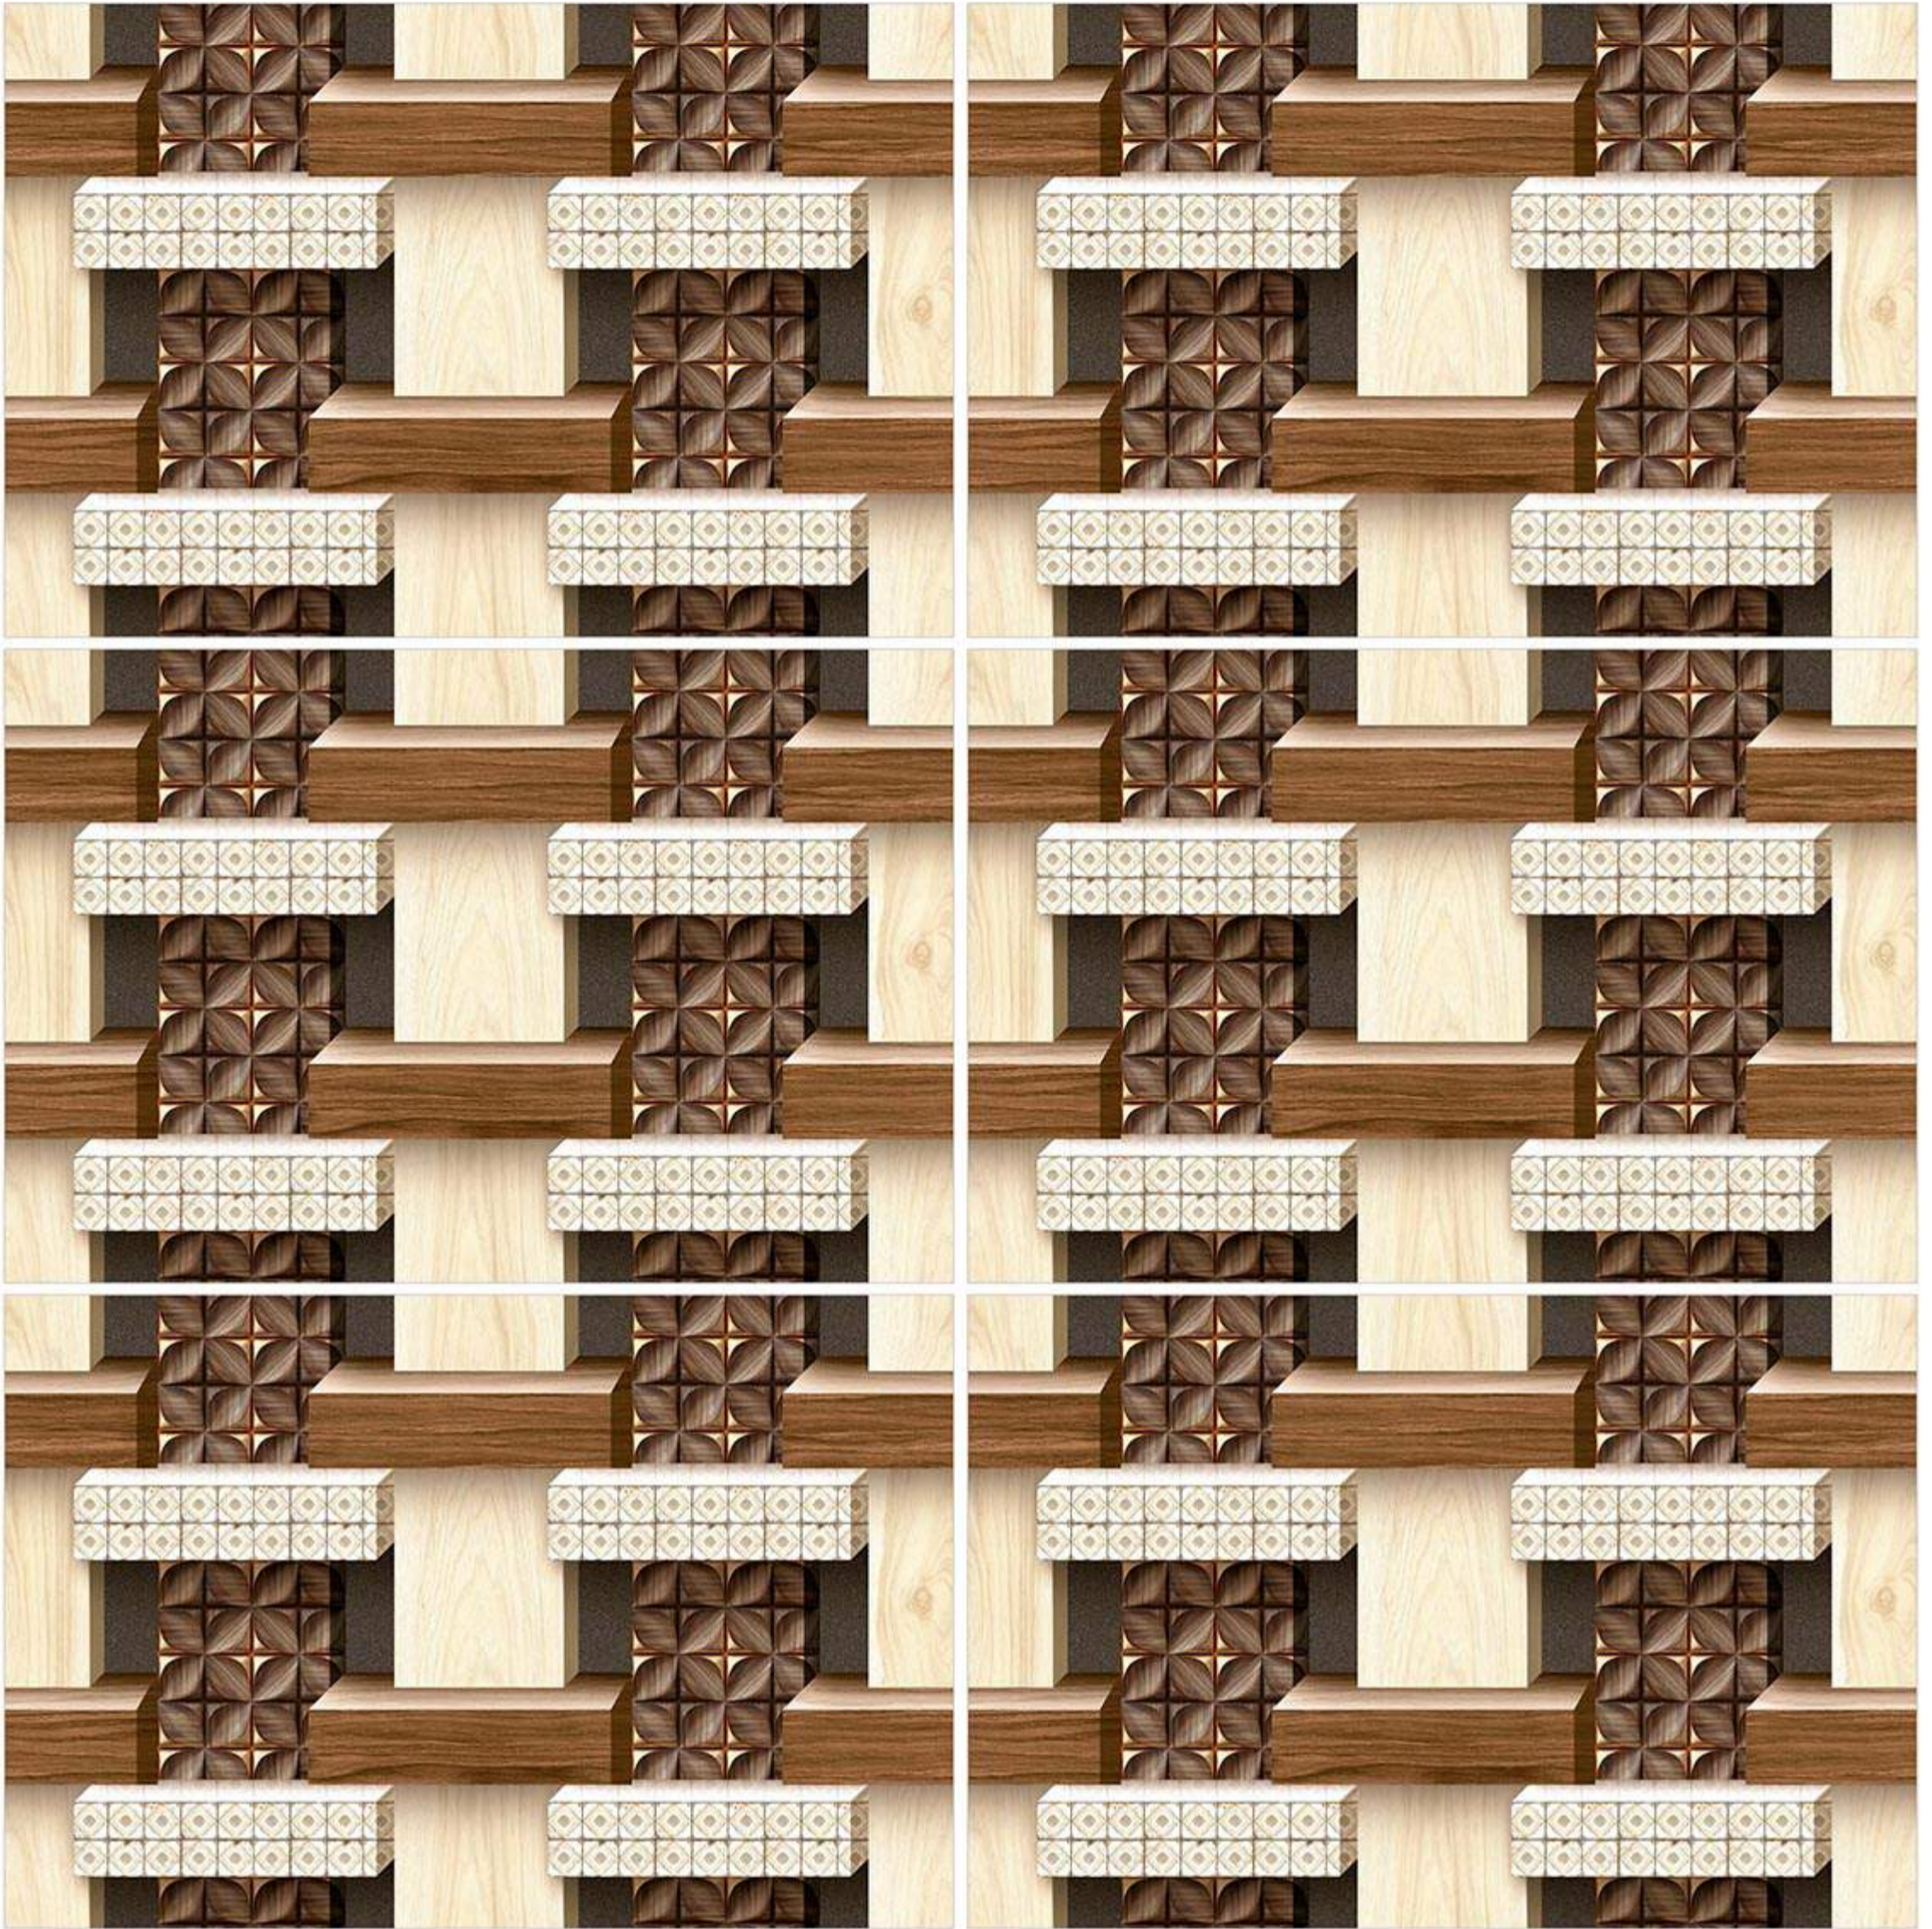

NEXONA

CERAMIC

WALL EMOTIONS

300x450mm
WALL TILES

300 - A24 (GLOSSY)

PLAIN
SURFACE

Bedroom Bathroom Kitchen Livingroom

ELE VAT ION

SERIES