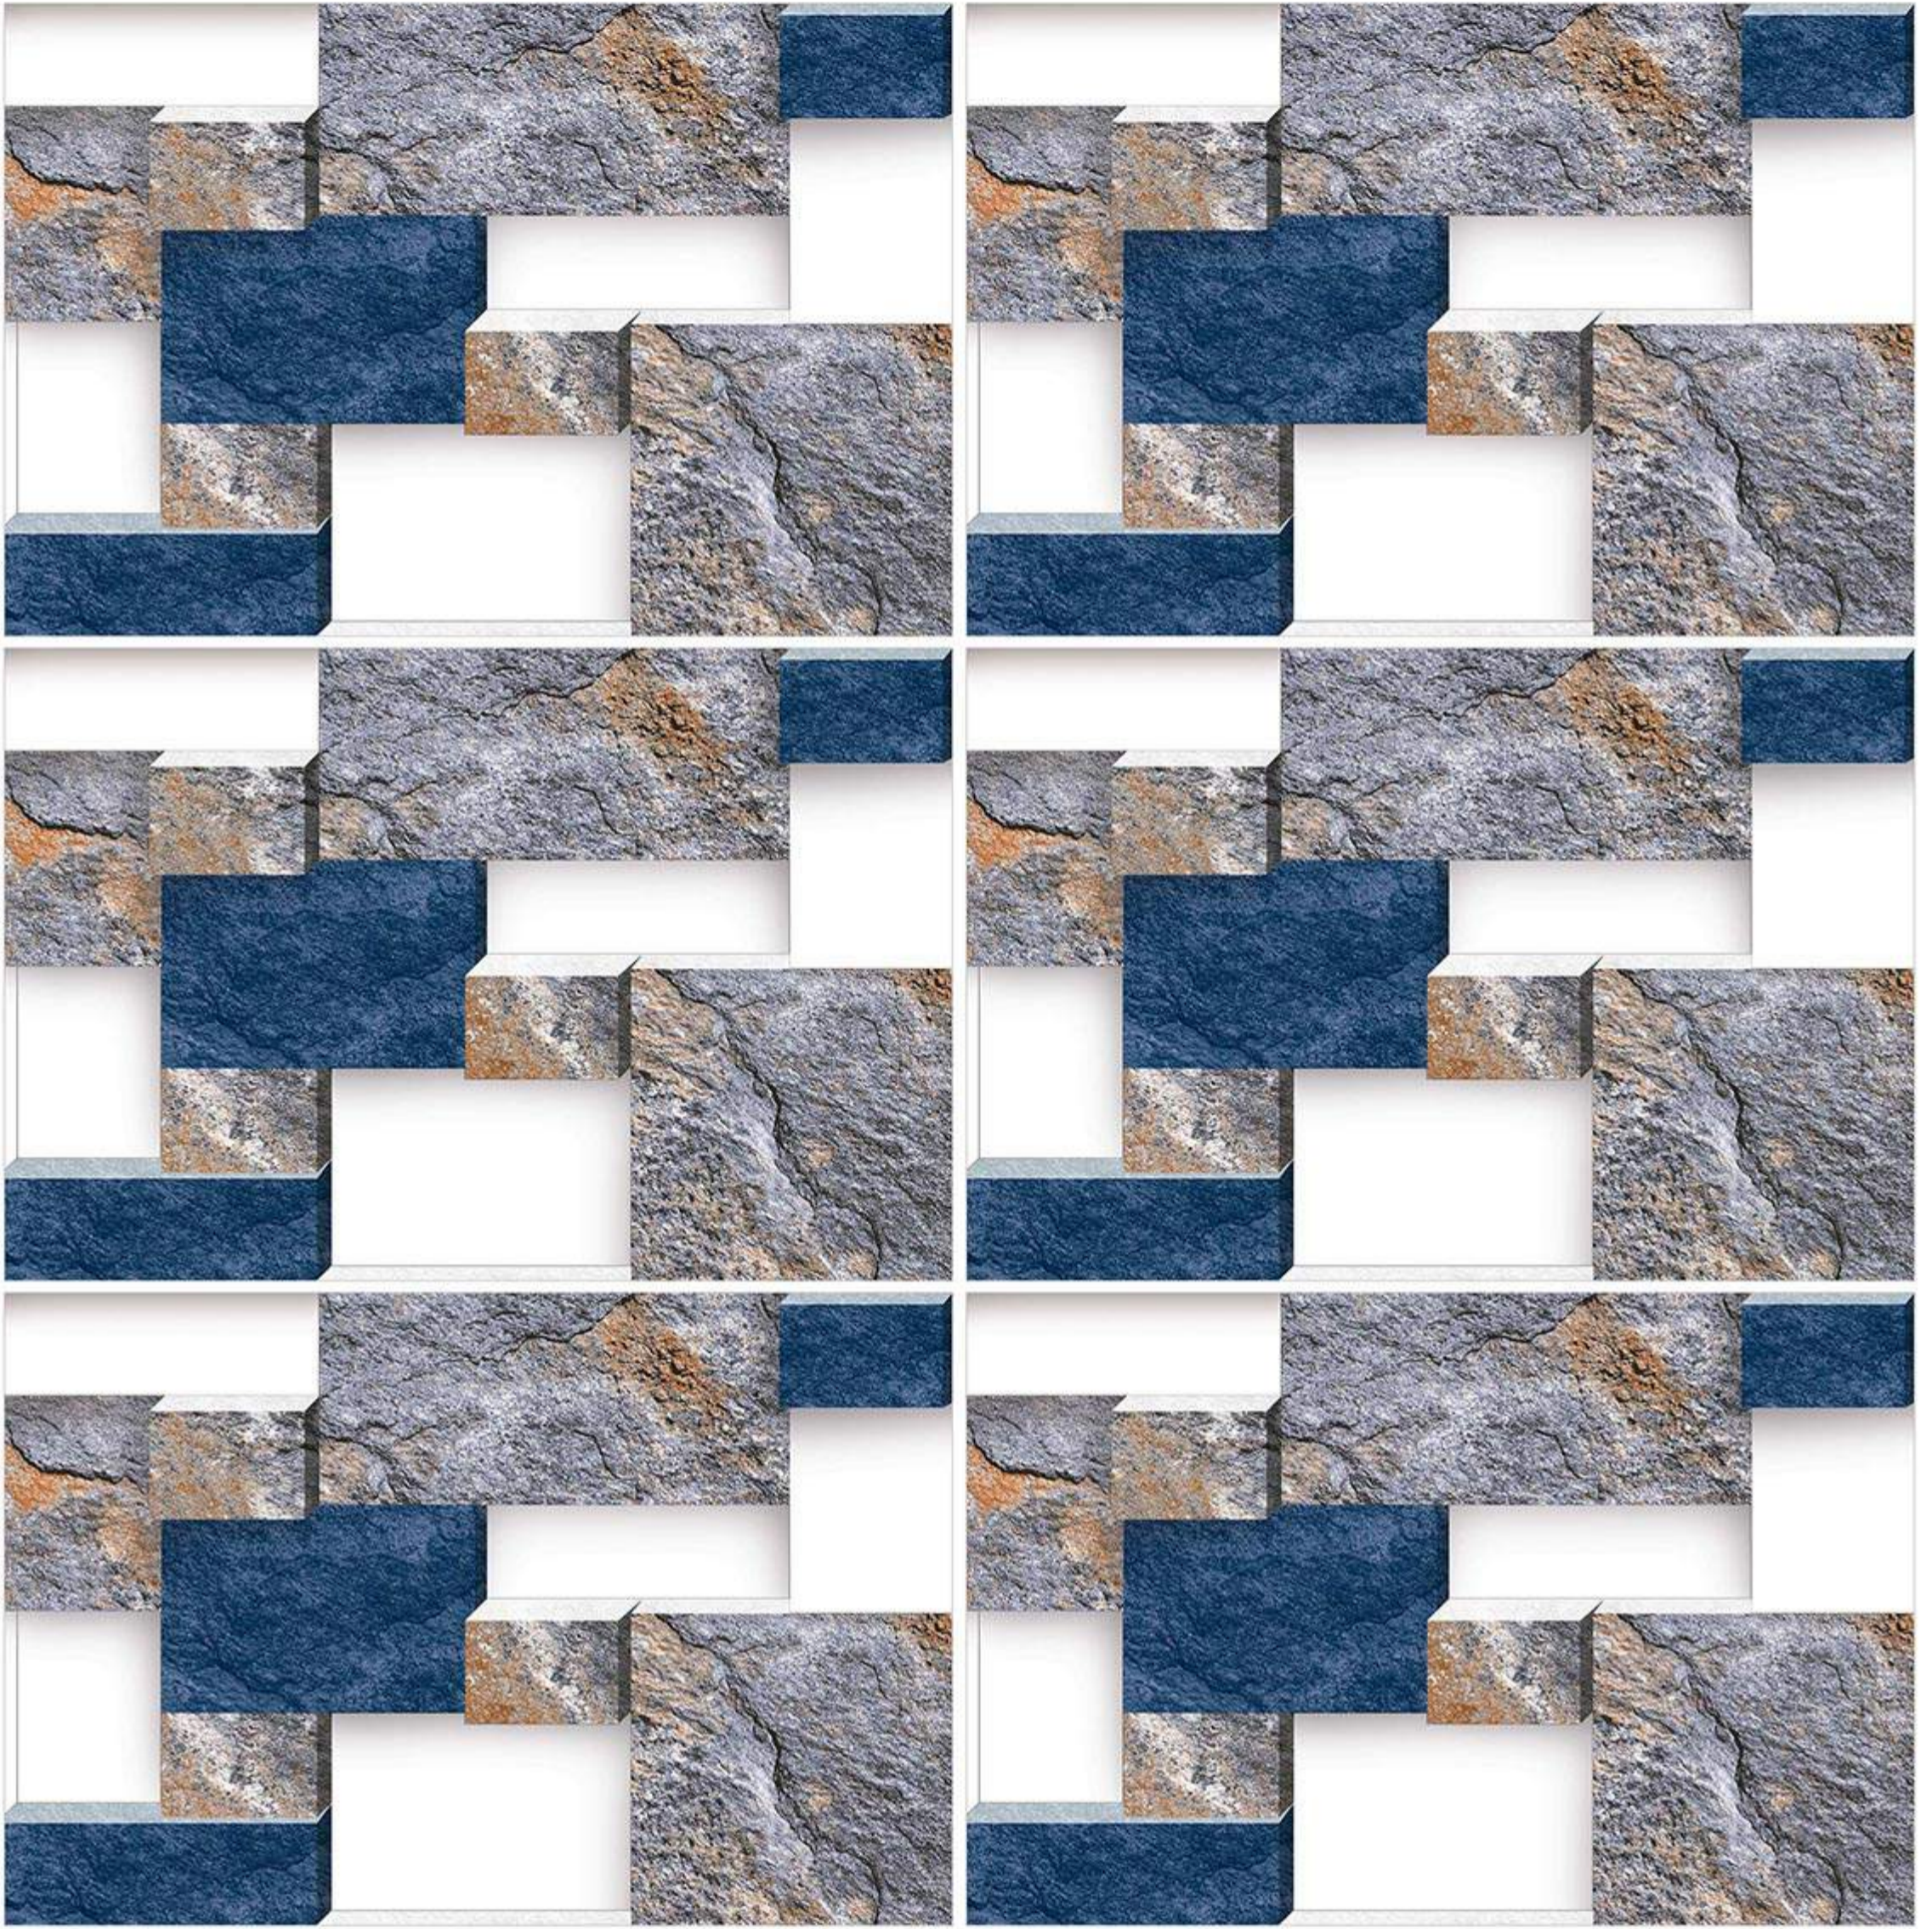

NEXONA

CERAMIC

WALL EMOTIONS

300x450mm
WALL TILES

300 - A1 (GLOSSY)

PLAIN
SURFACE

Bedroom Bathroom Kitchen Livingroom

ELEVATION

SERIES