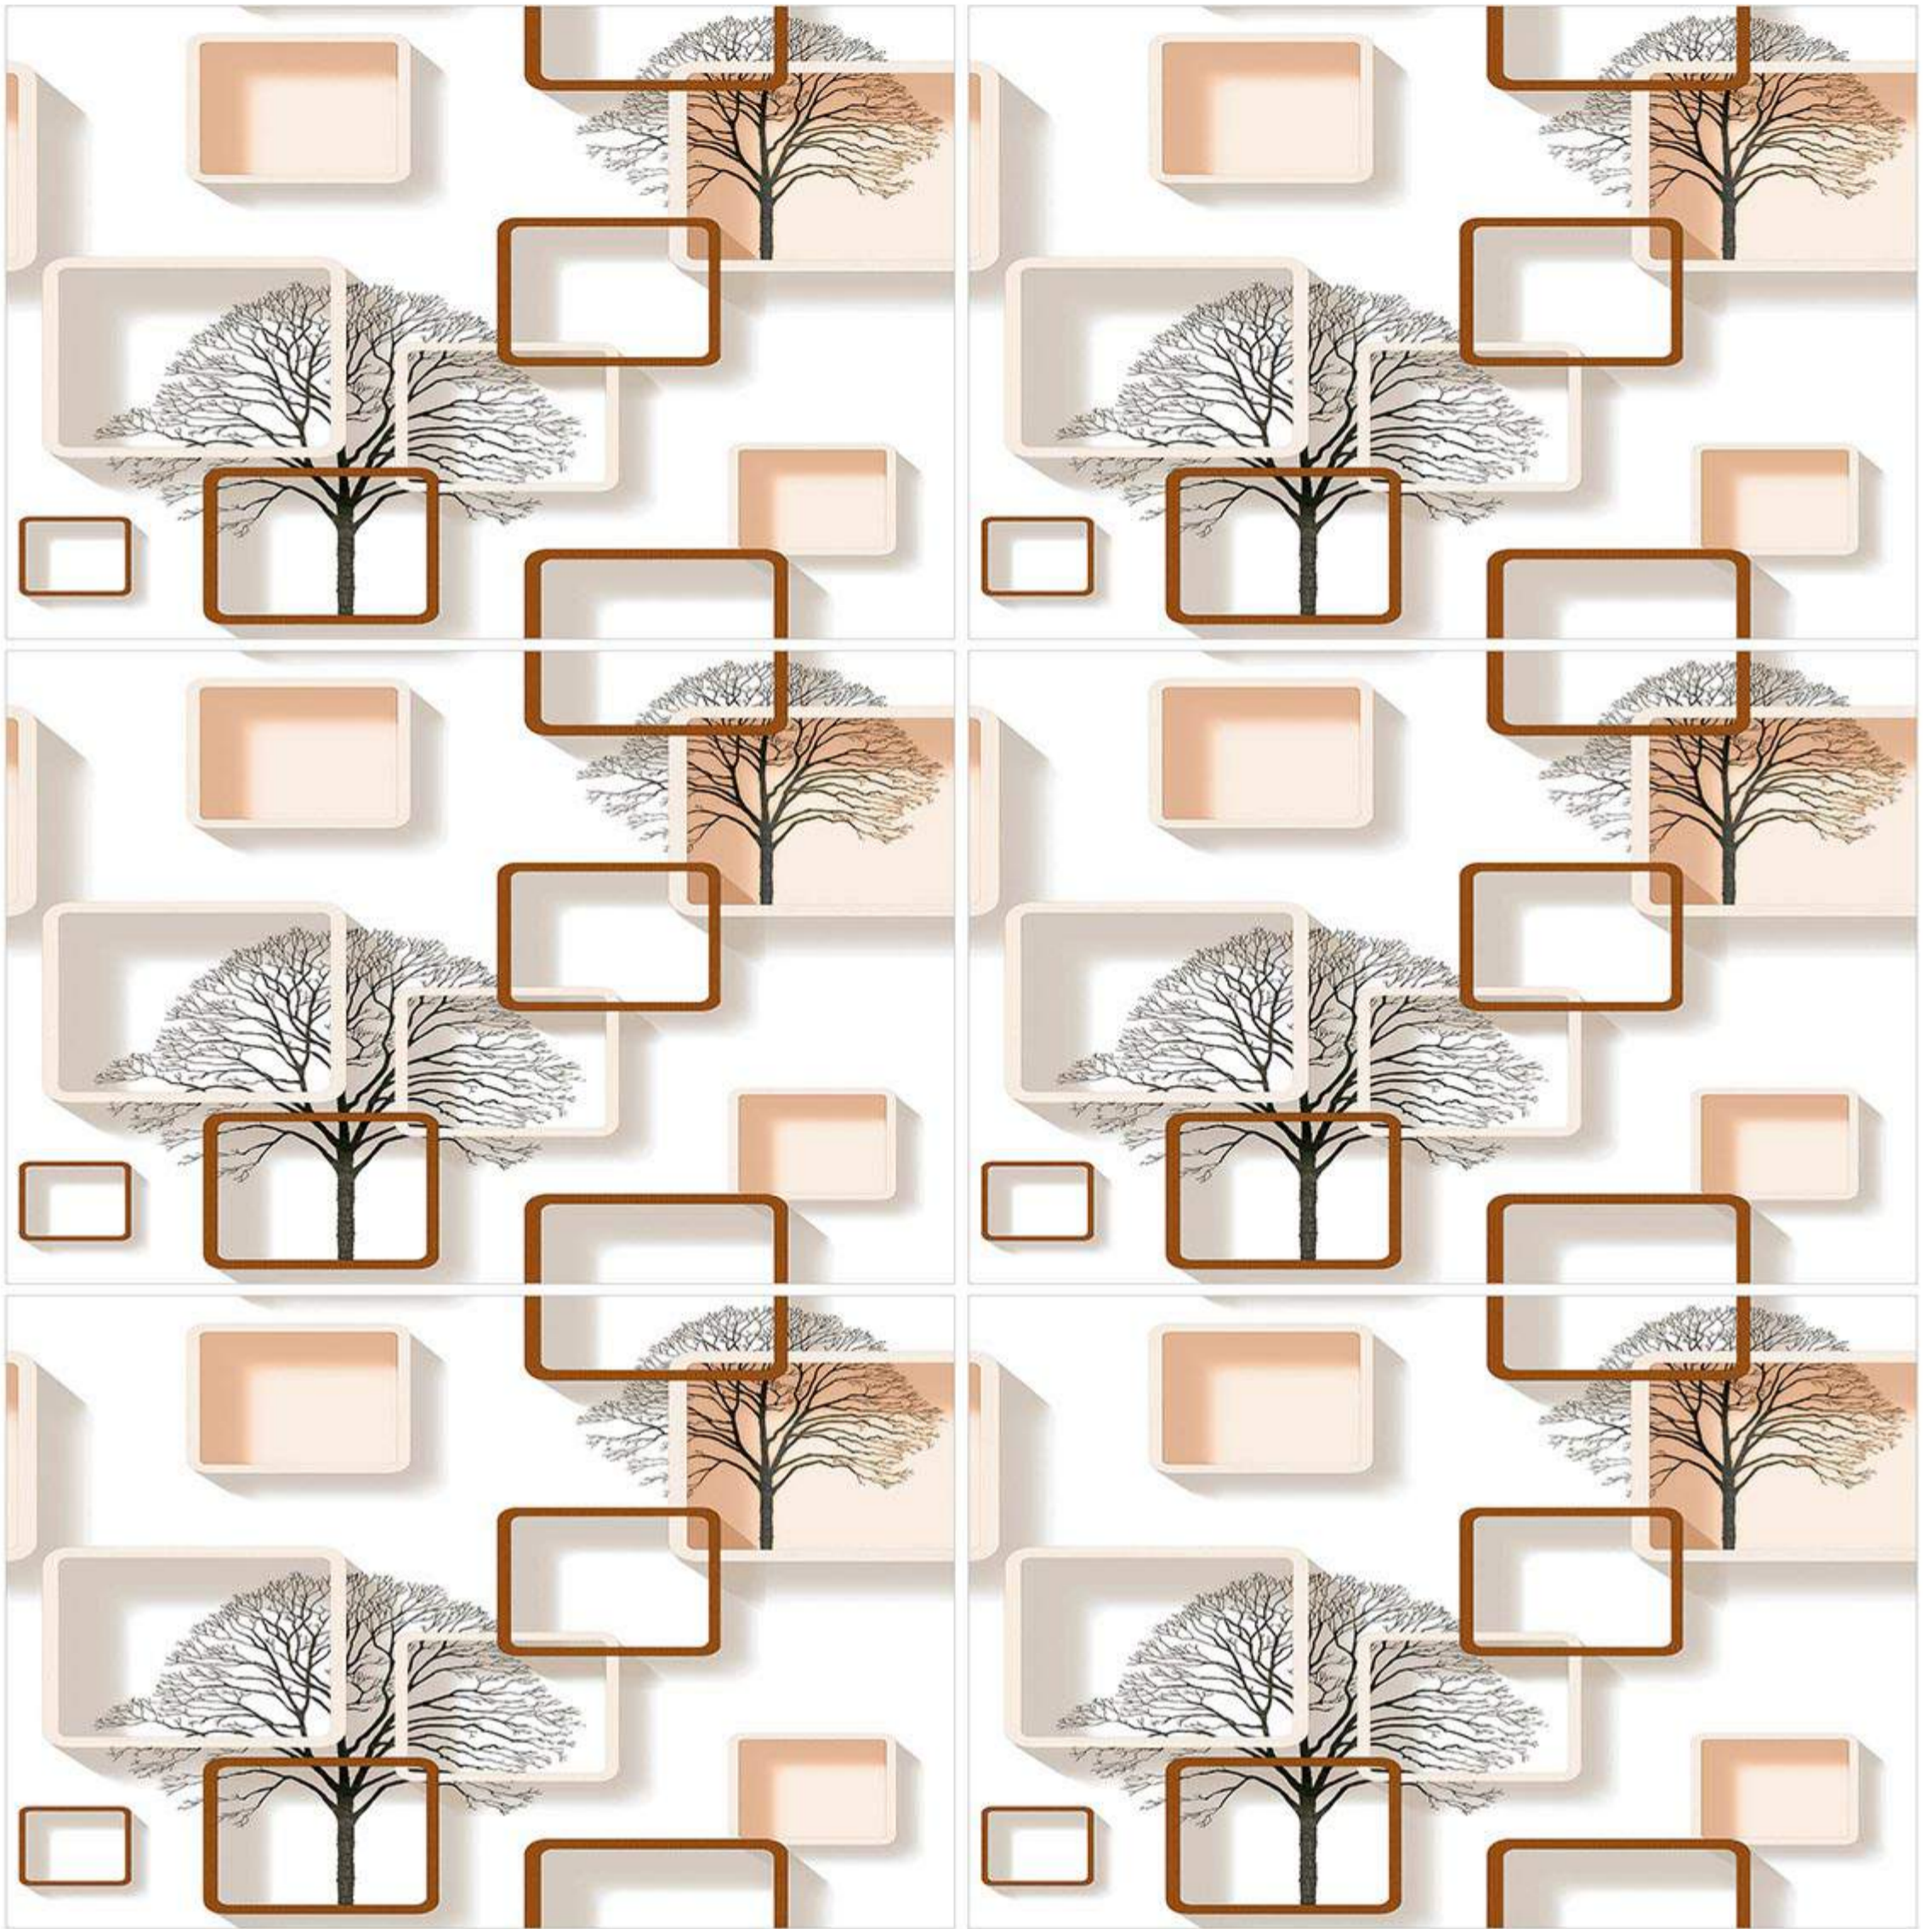

NEXONA

CERAMIC

WALL EMOTIONS

300x450mm
WALL TILES

300 - A46 (GLOSSY)

PLAIN
SURFACE

Bedroom Bathroom Kitchen Livingroom

ELEVATION

SERIES