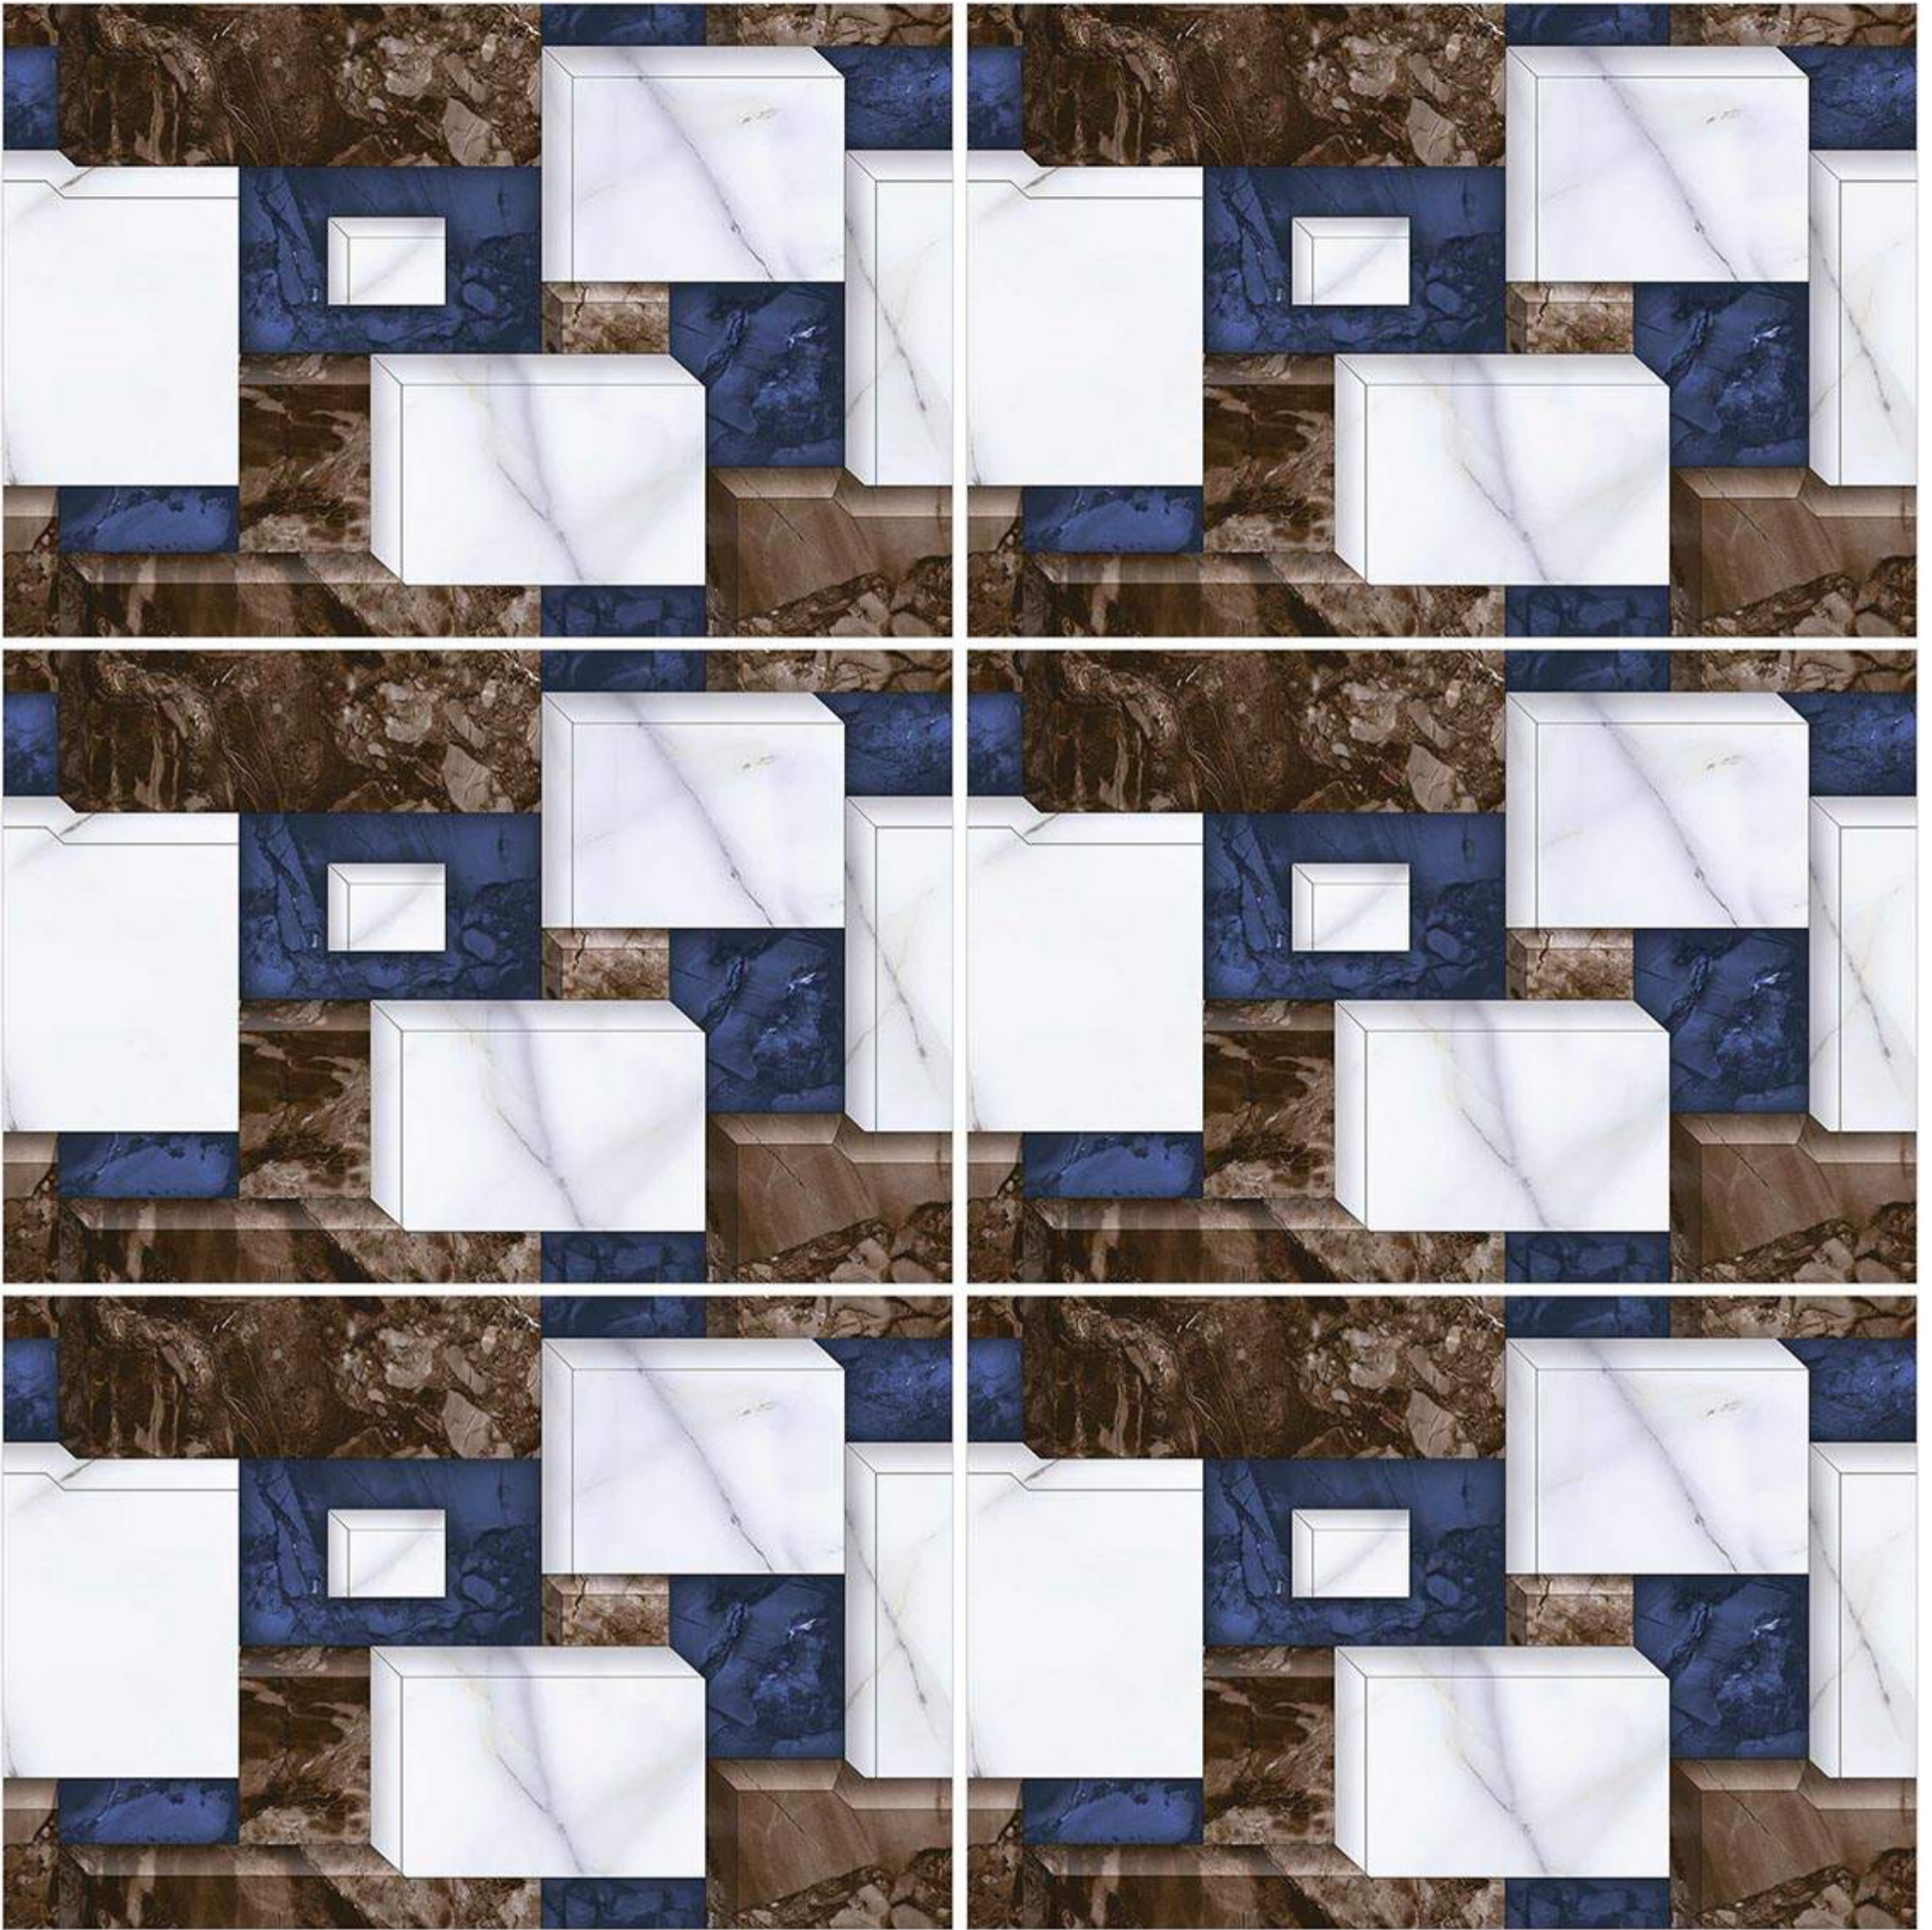

NEXONA

CERAMIC

WALL EMOTIONS

300x450mm
WALL TILES

300 - A4 (GLOSSY)

PLAIN
SURFACE

Bedroom Bathroom Kitchen Livingroom

ELEVATION

SERIES