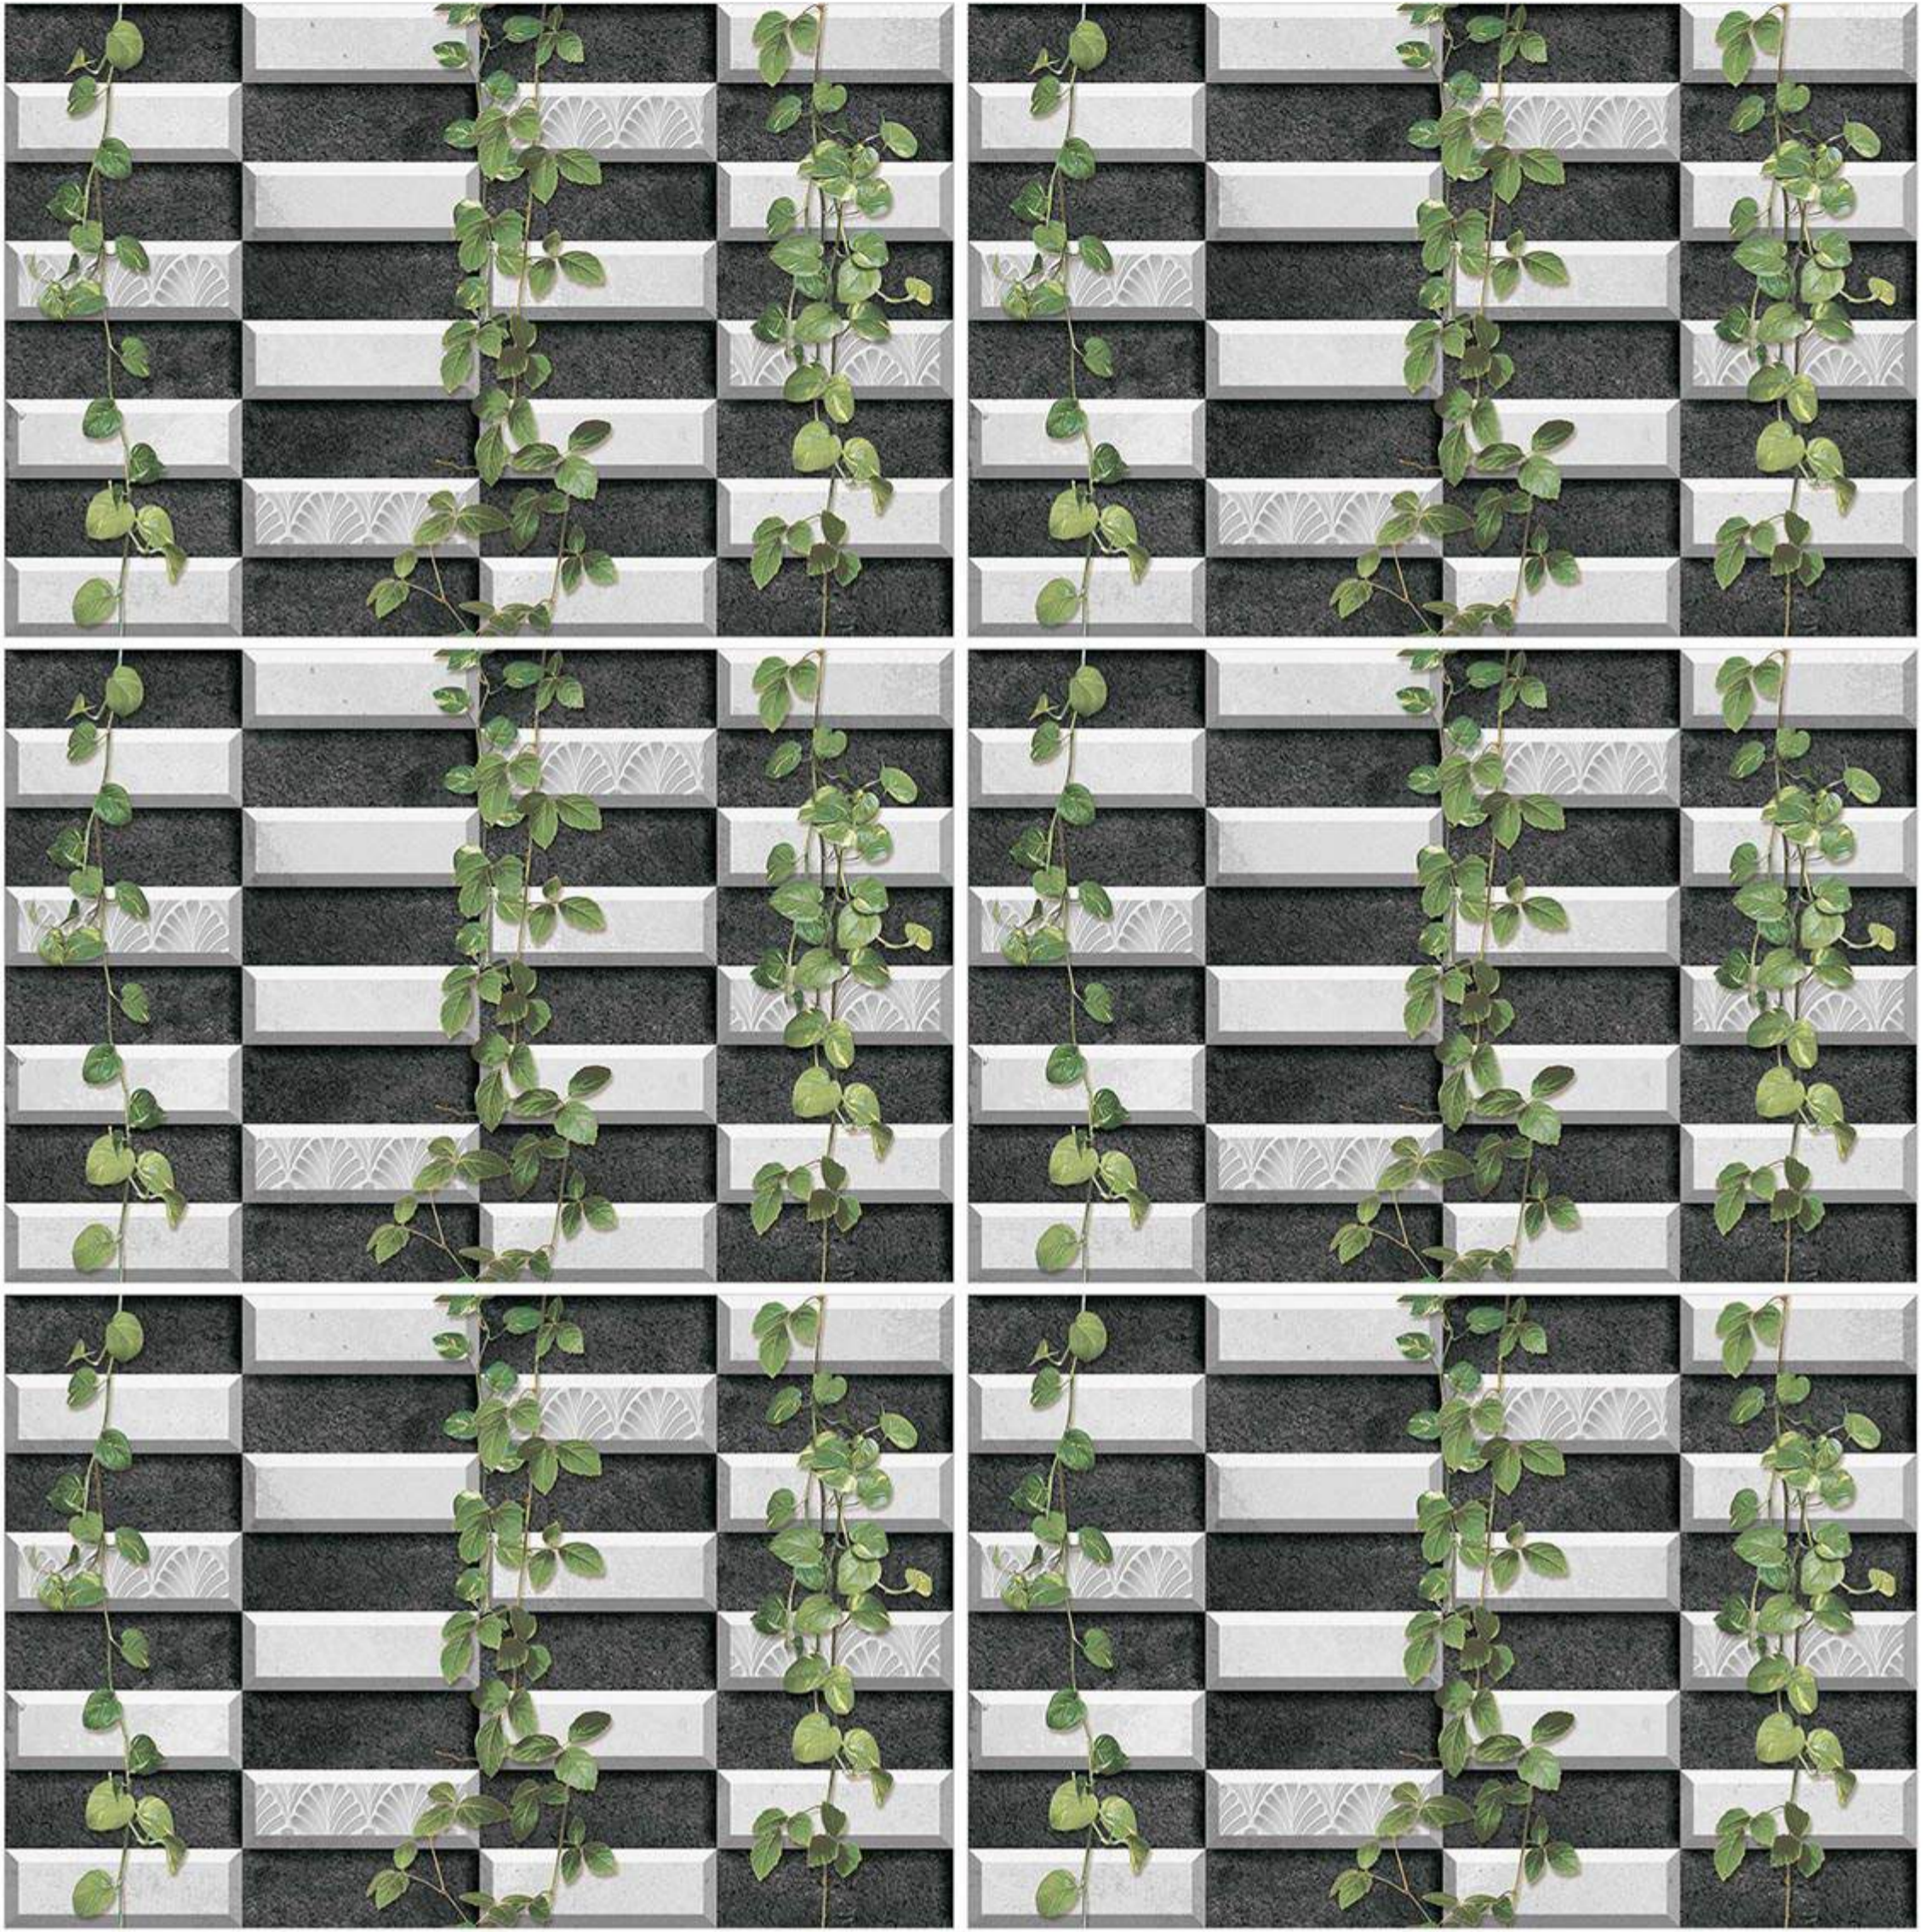

NEXONA

CERAMIC

WALL EMOTIONS

300x450mm
WALL TILES

300 - A36-HL2 (GLOSSY)

PLAIN
SURFACE

Bedroom Bathroom Kitchen Livingroom

ELEVATION

SERIES