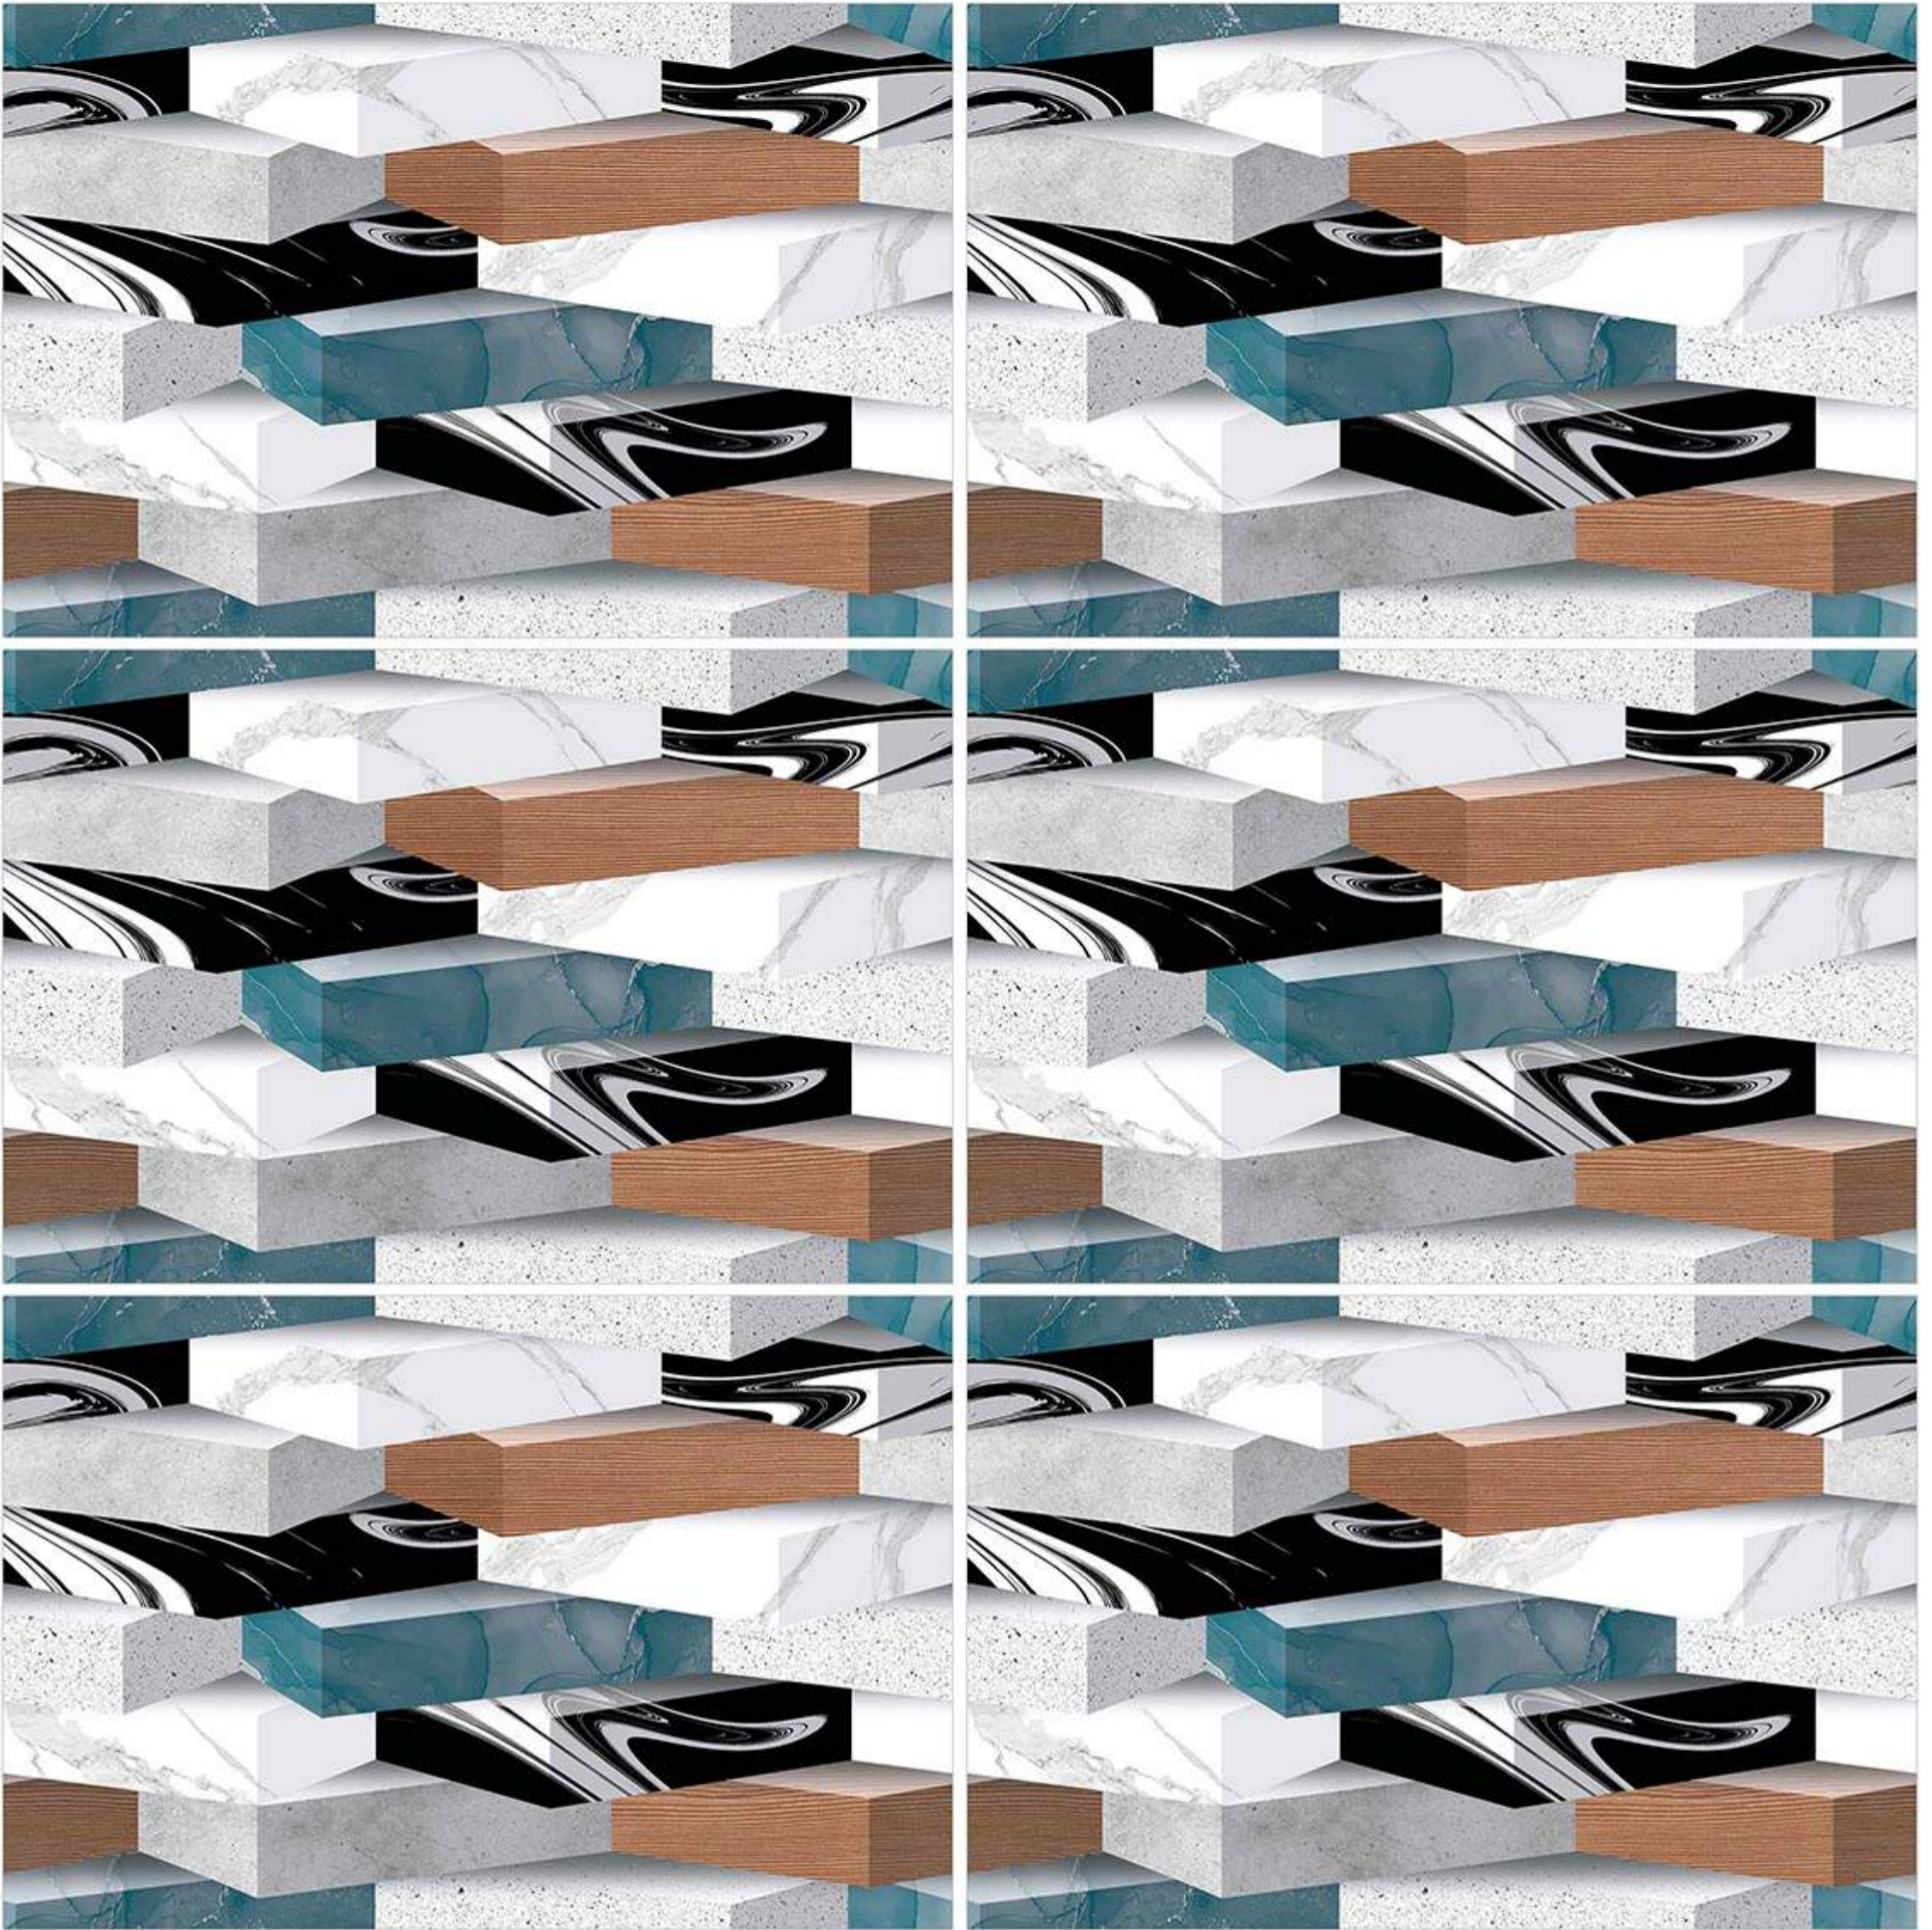

ELE VAT ION

SERIES

NEXONA

CERAMIC

WALL EMOTIONS

300x450mm
WALL TILES

300 - A35 (GLOSSY)

PLAIN
SURFACE