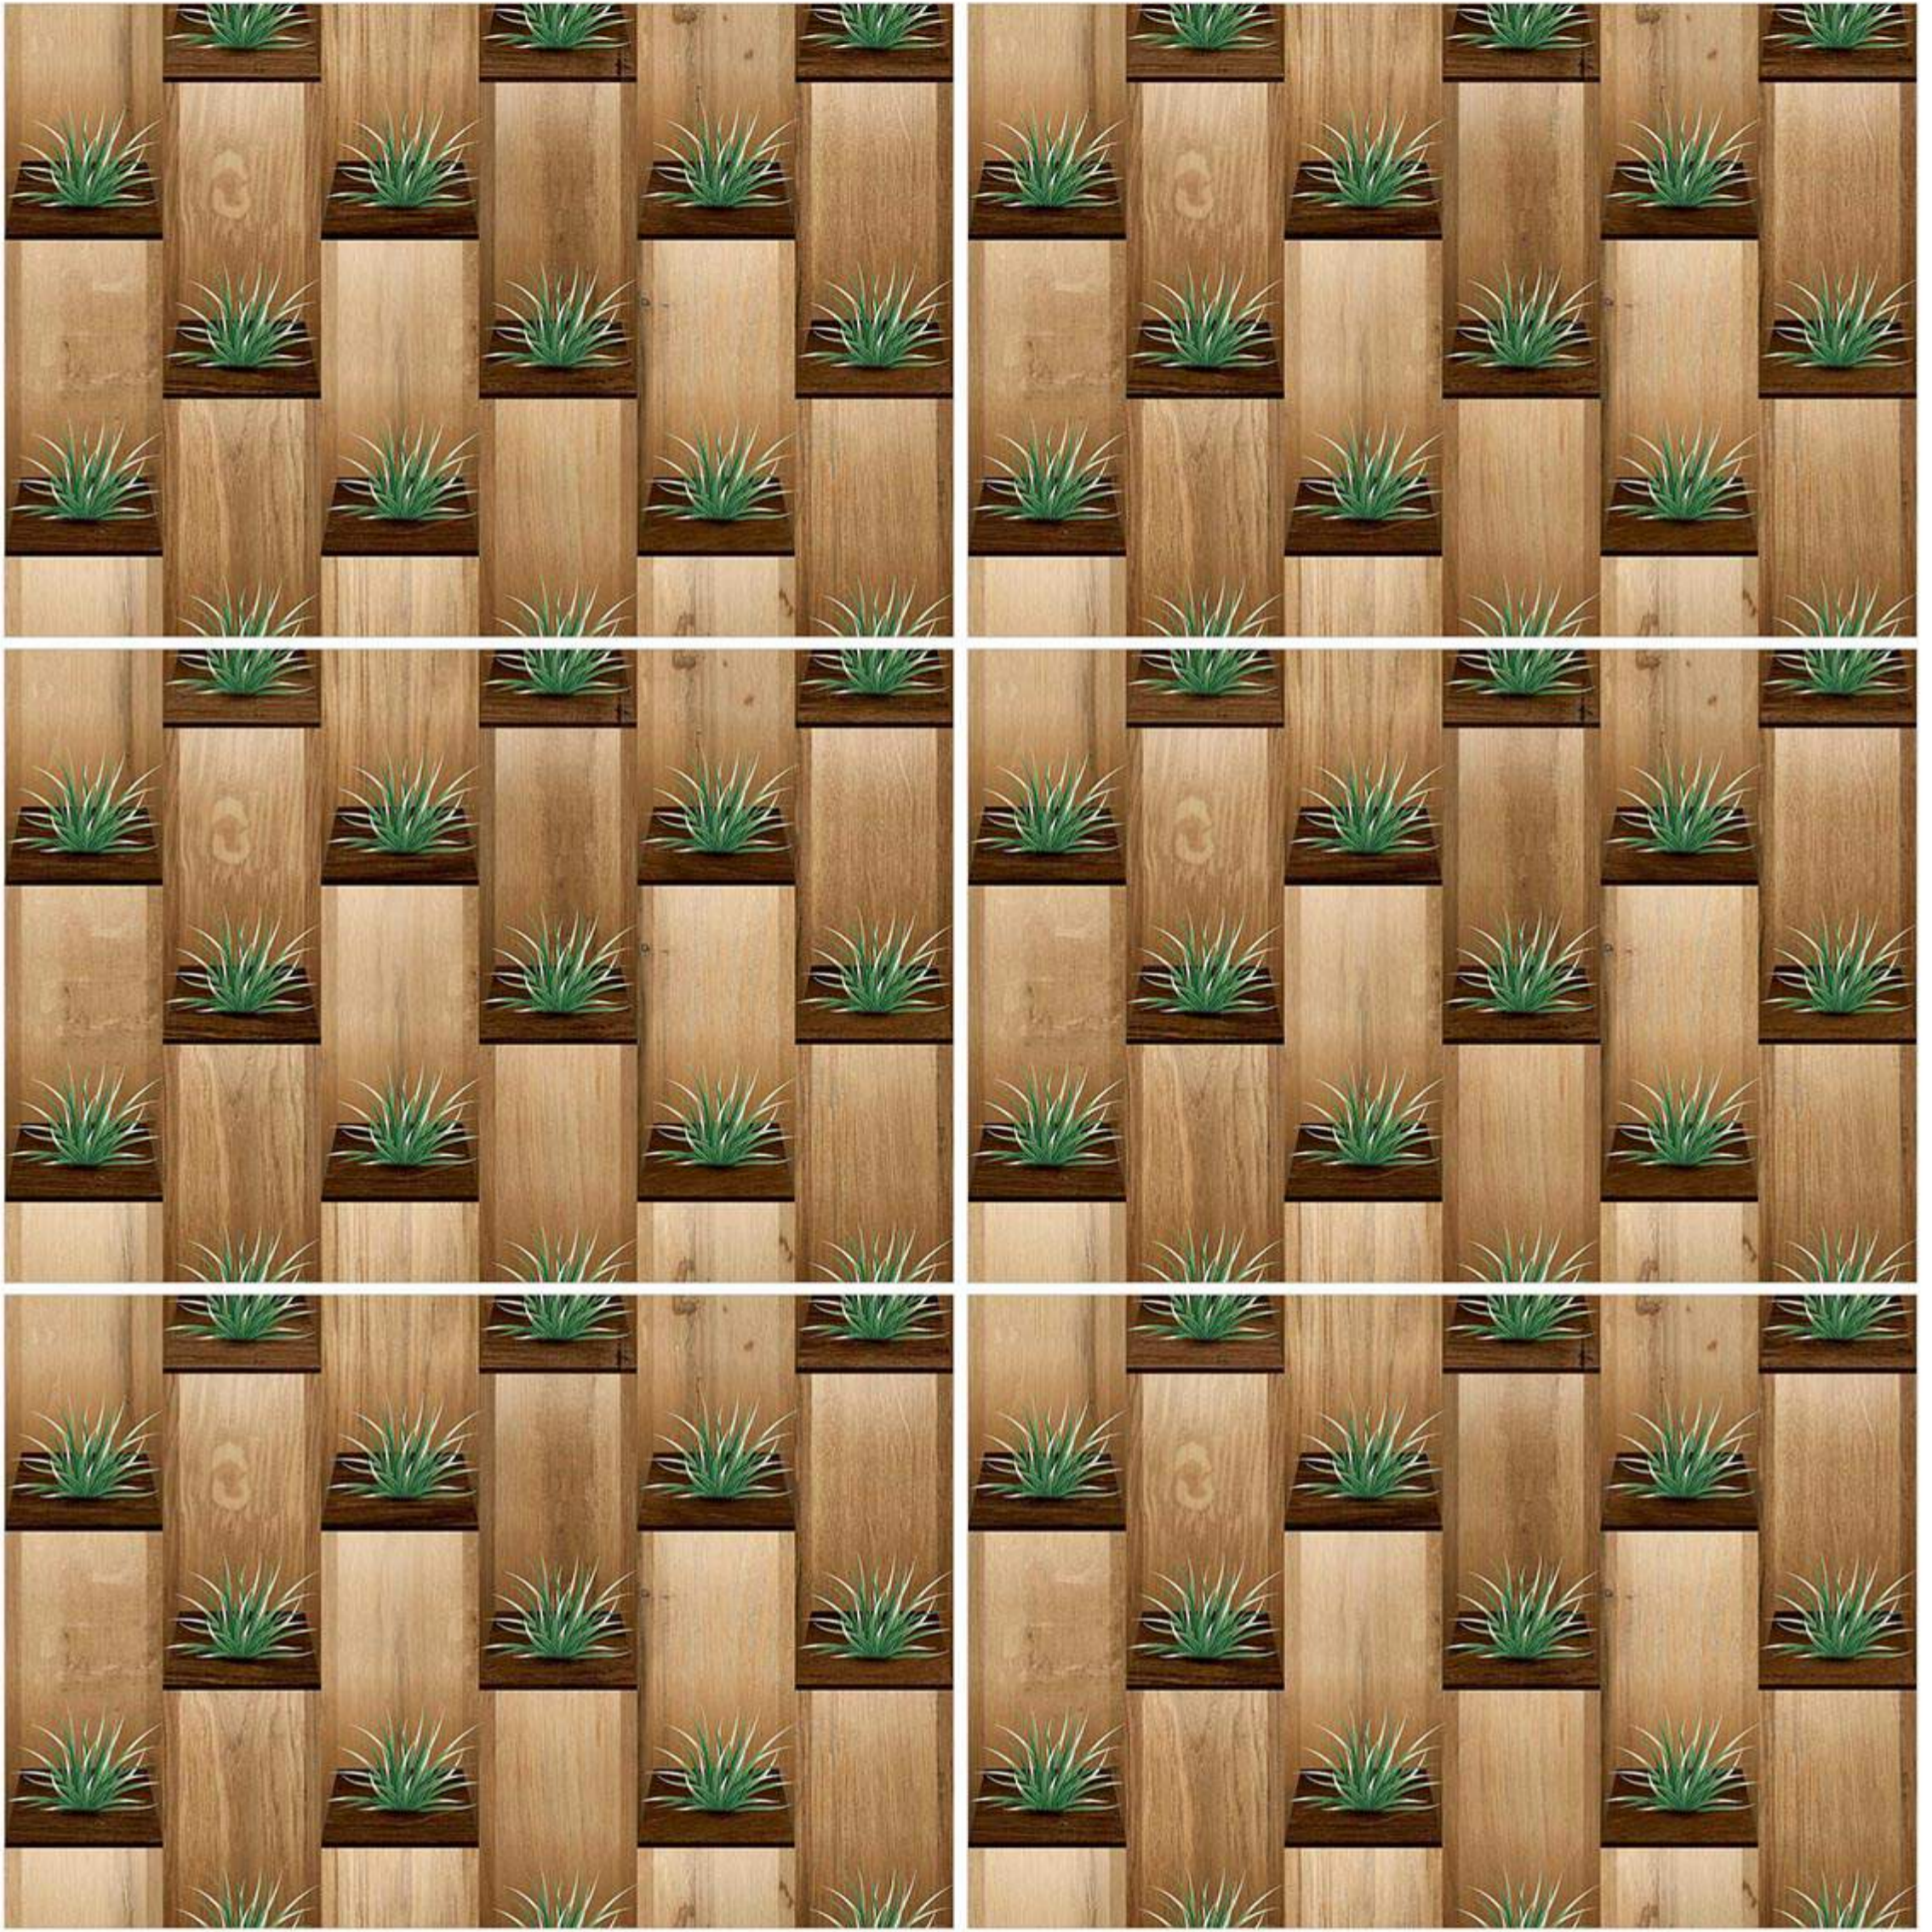

Bedroom Bathroom Kitchen Livingroom

ELEVATION

SERIES

NEXONA

CERAMIC

WALL EMOTIONS

300x450mm
WALL TILES

300 - A42 (GLOSSY)