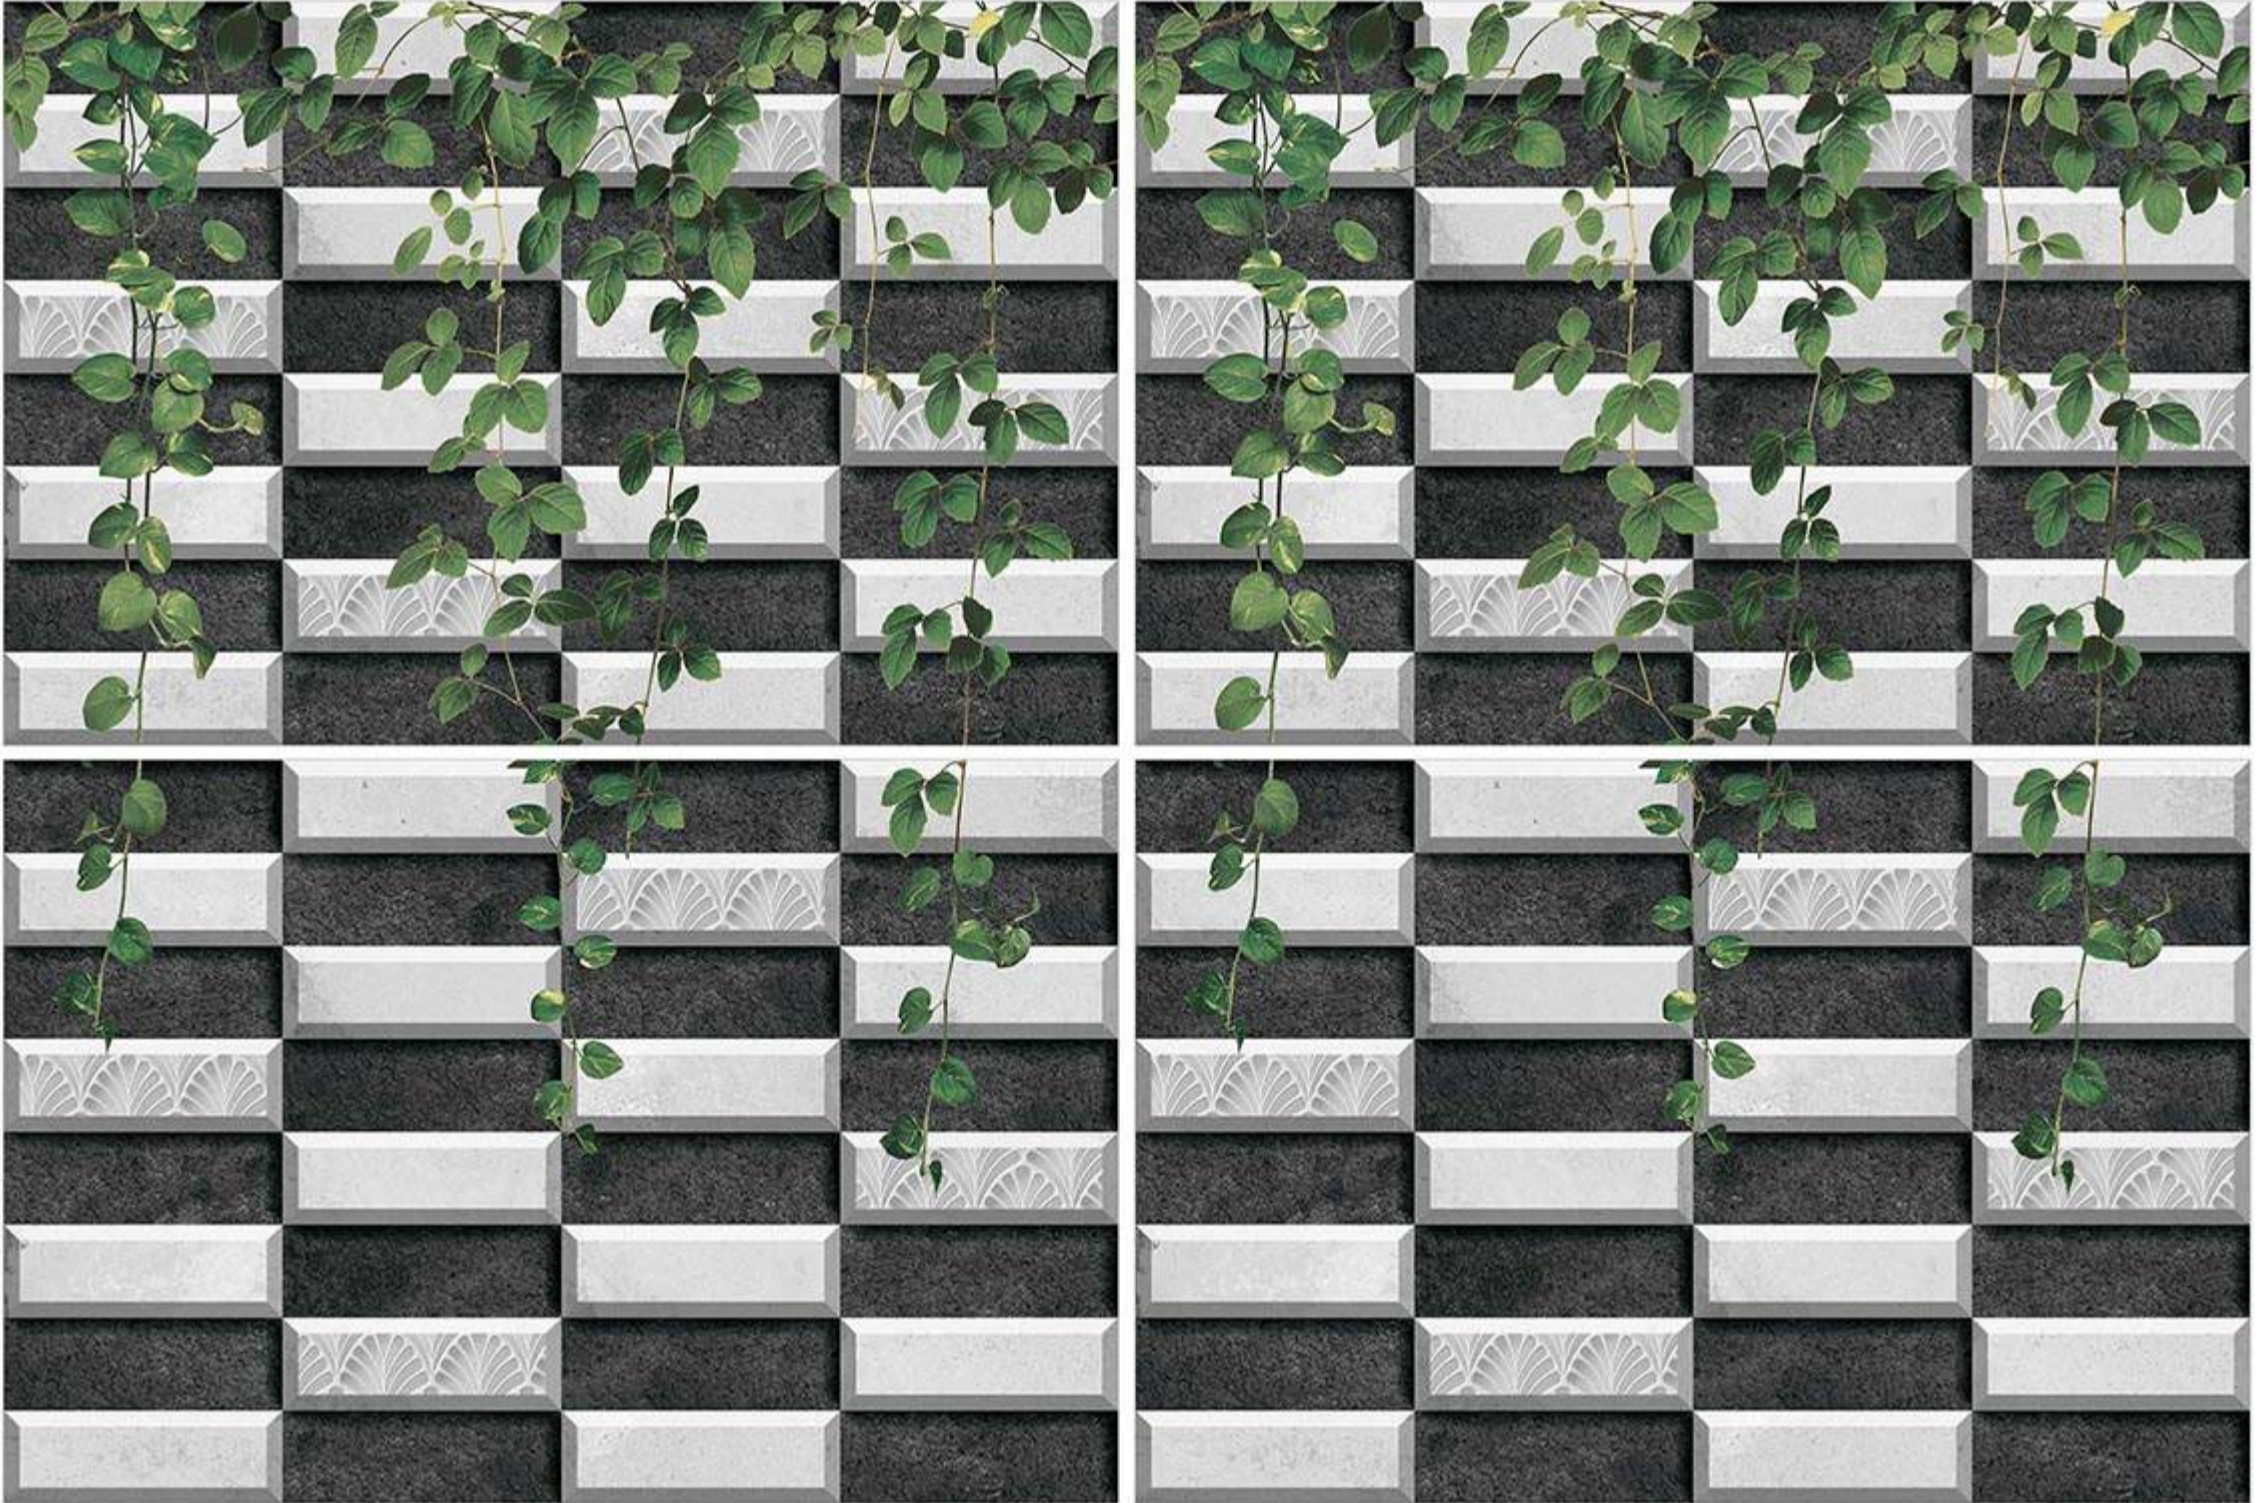

PLAIN
SURFACE

Bedroom Bathroom Kitchen Livingroom

ELE VAT ION

SERIES

NEXONA

CERAMIC

WALL EMOTIONS

300x450mm
WALL TILES