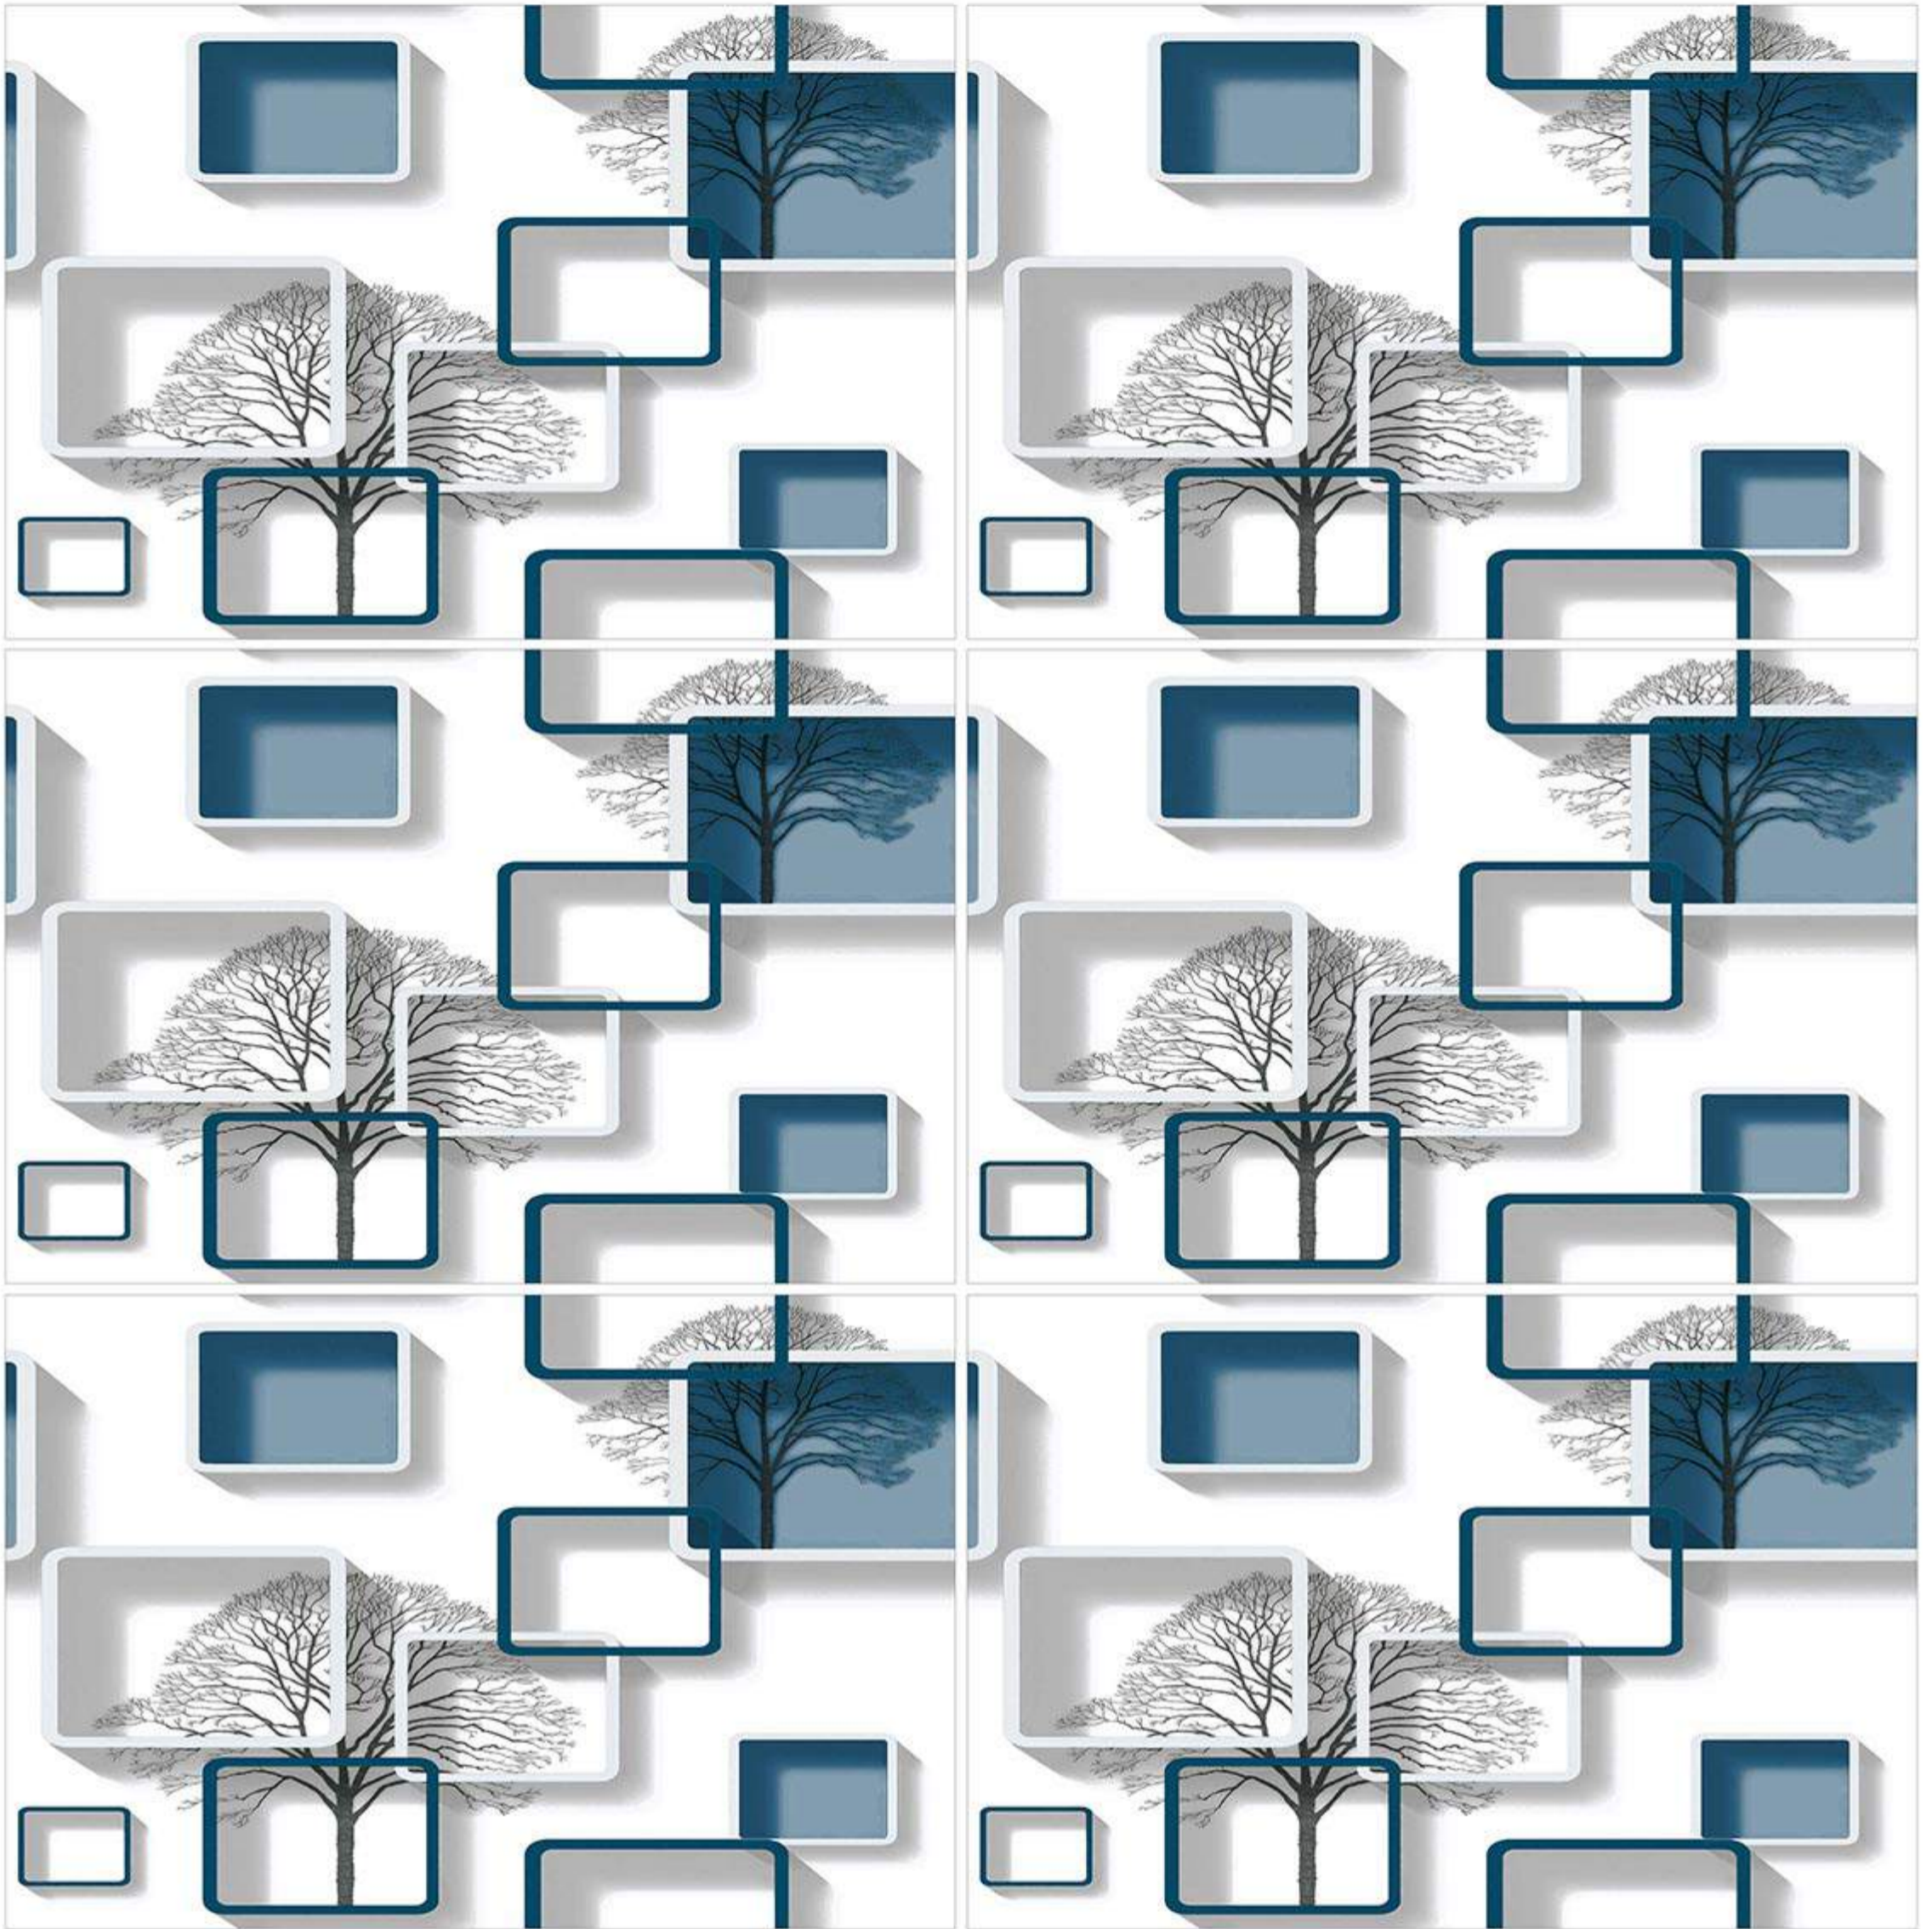

Bedroom Bathroom Kitchen Livingroom

ELE VAT ION

SERIES

NEXONA

CERAMIC

WALL EMOTIONS

300x450mm
WALL TILES

300 - A50 (GLOSSY)