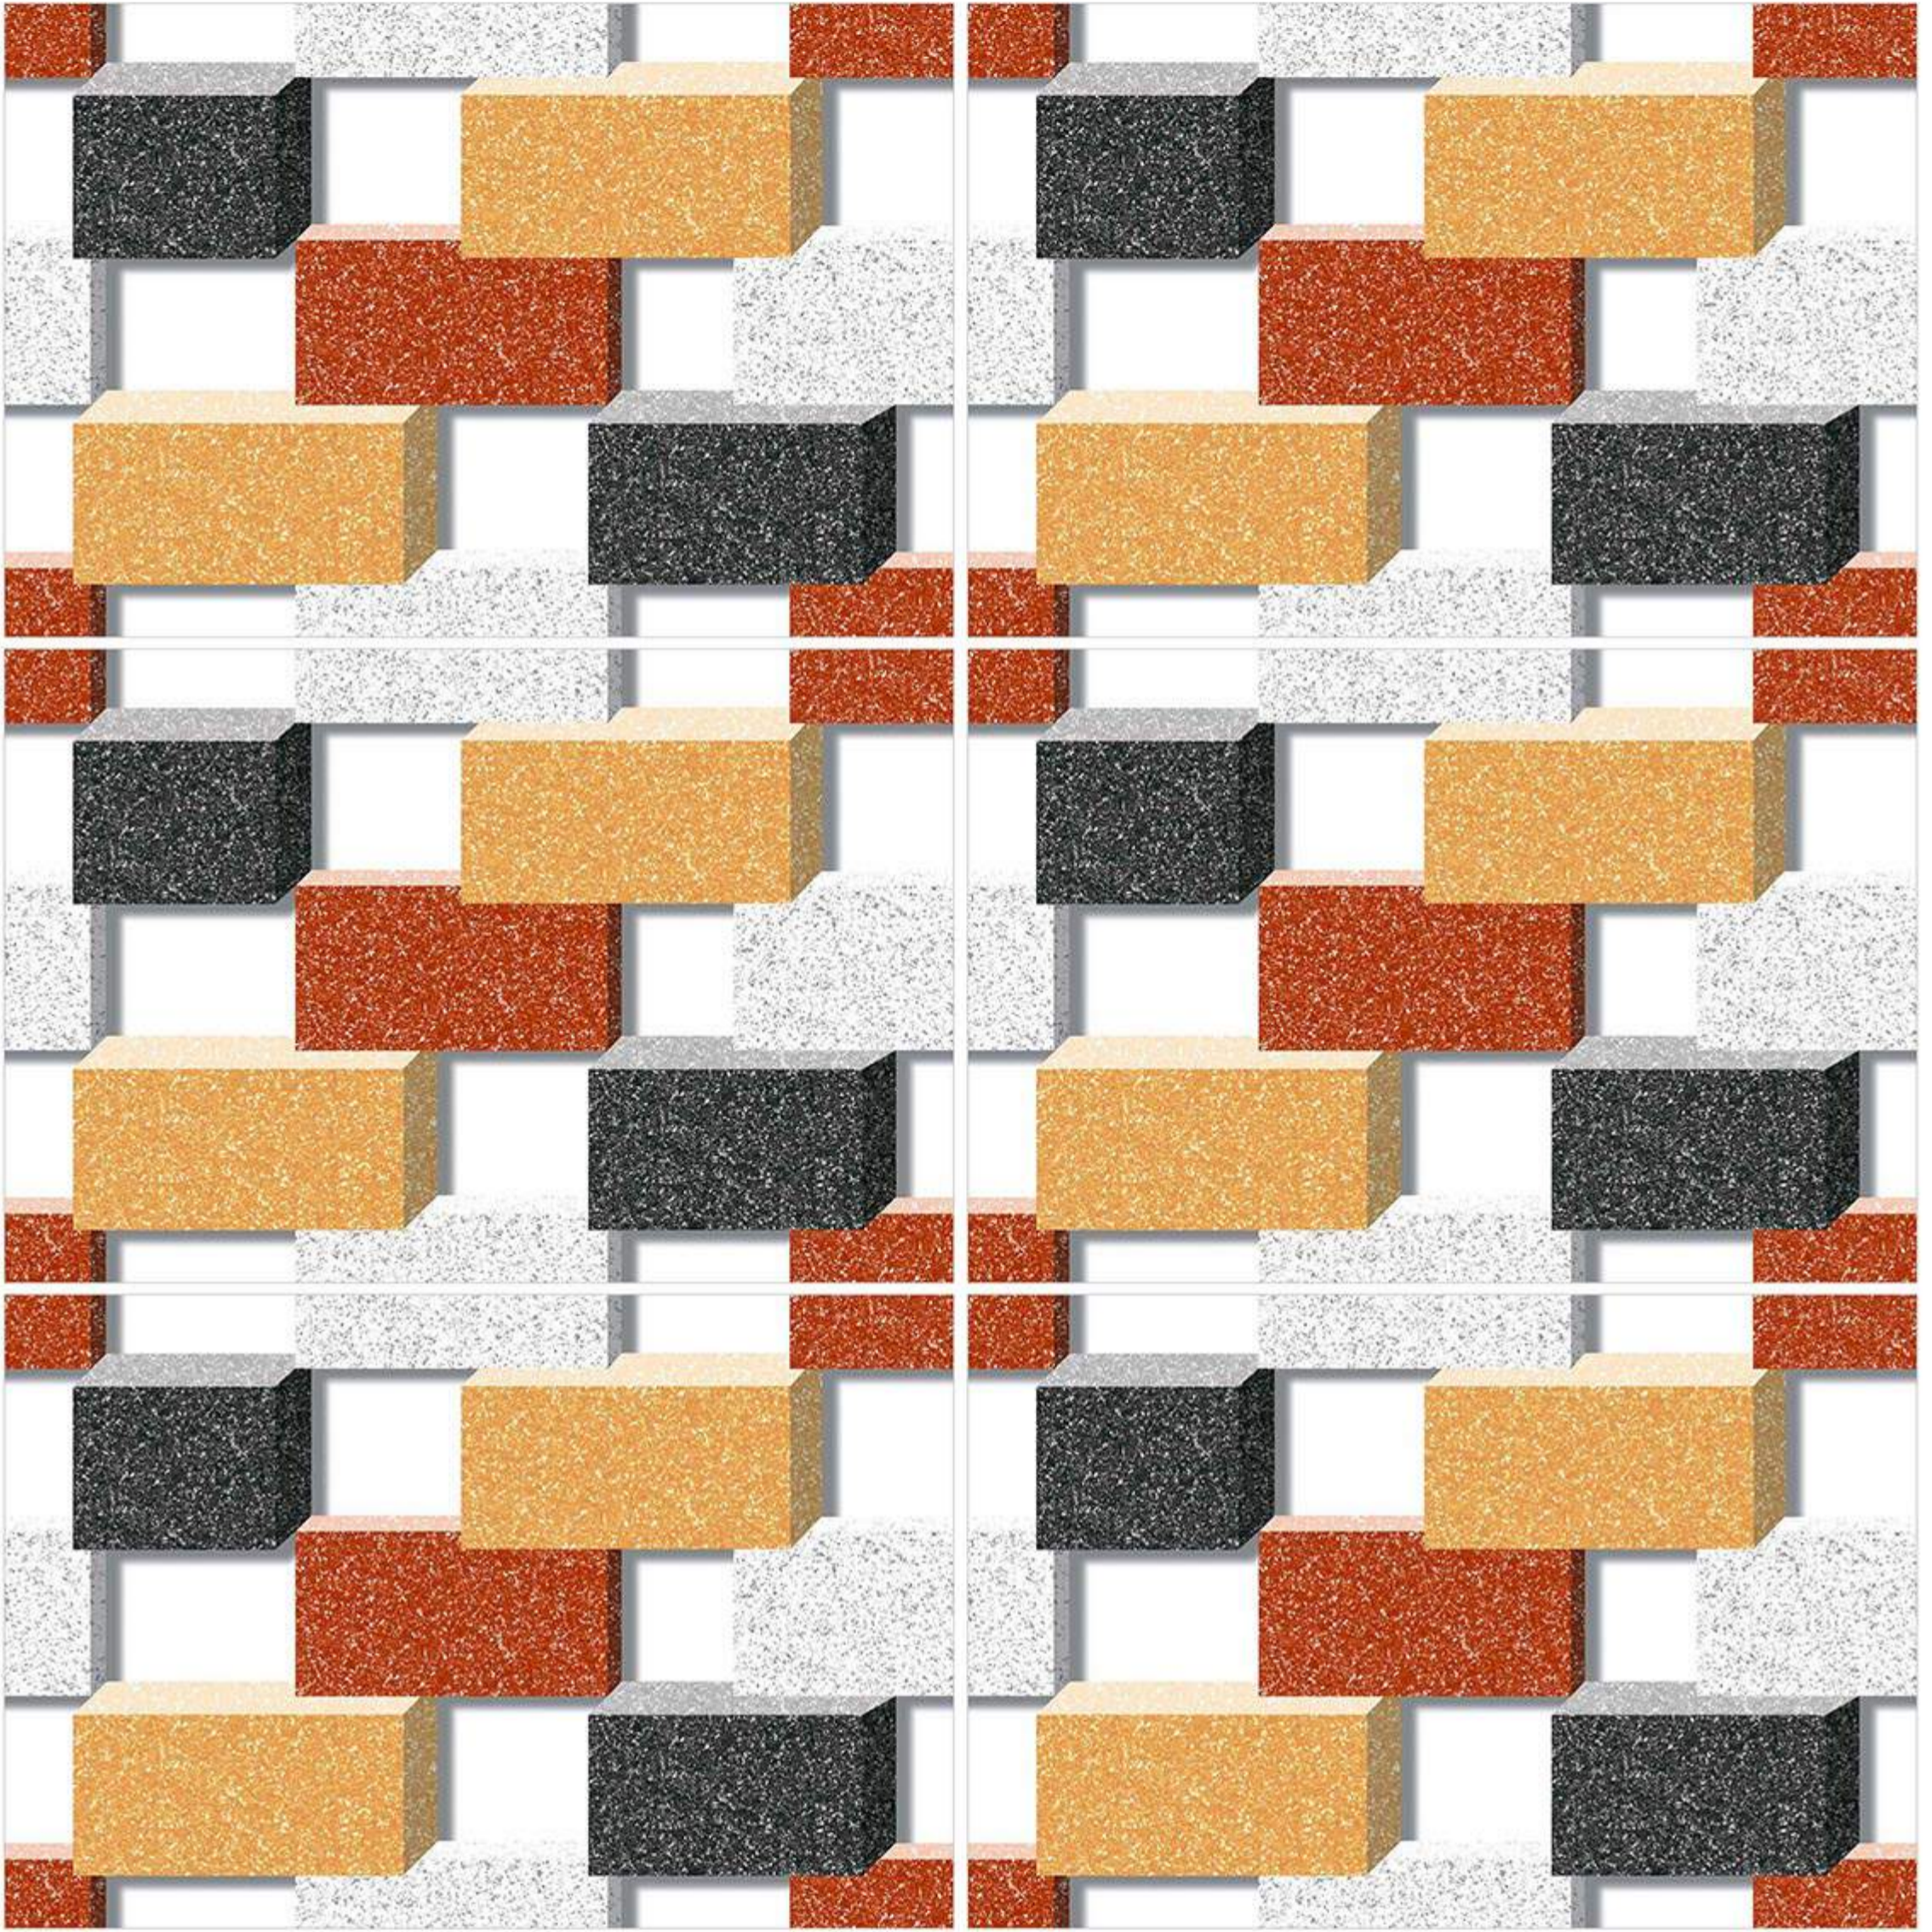

NEXONA

CERAMIC

WALL EMOTIONS

300x450mm
WALL TILES

300 - A20 (GLOSSY)

PLAIN
SURFACE

Bedroom Bathroom Kitchen Livingroom

ELE VAT ION

SERIES