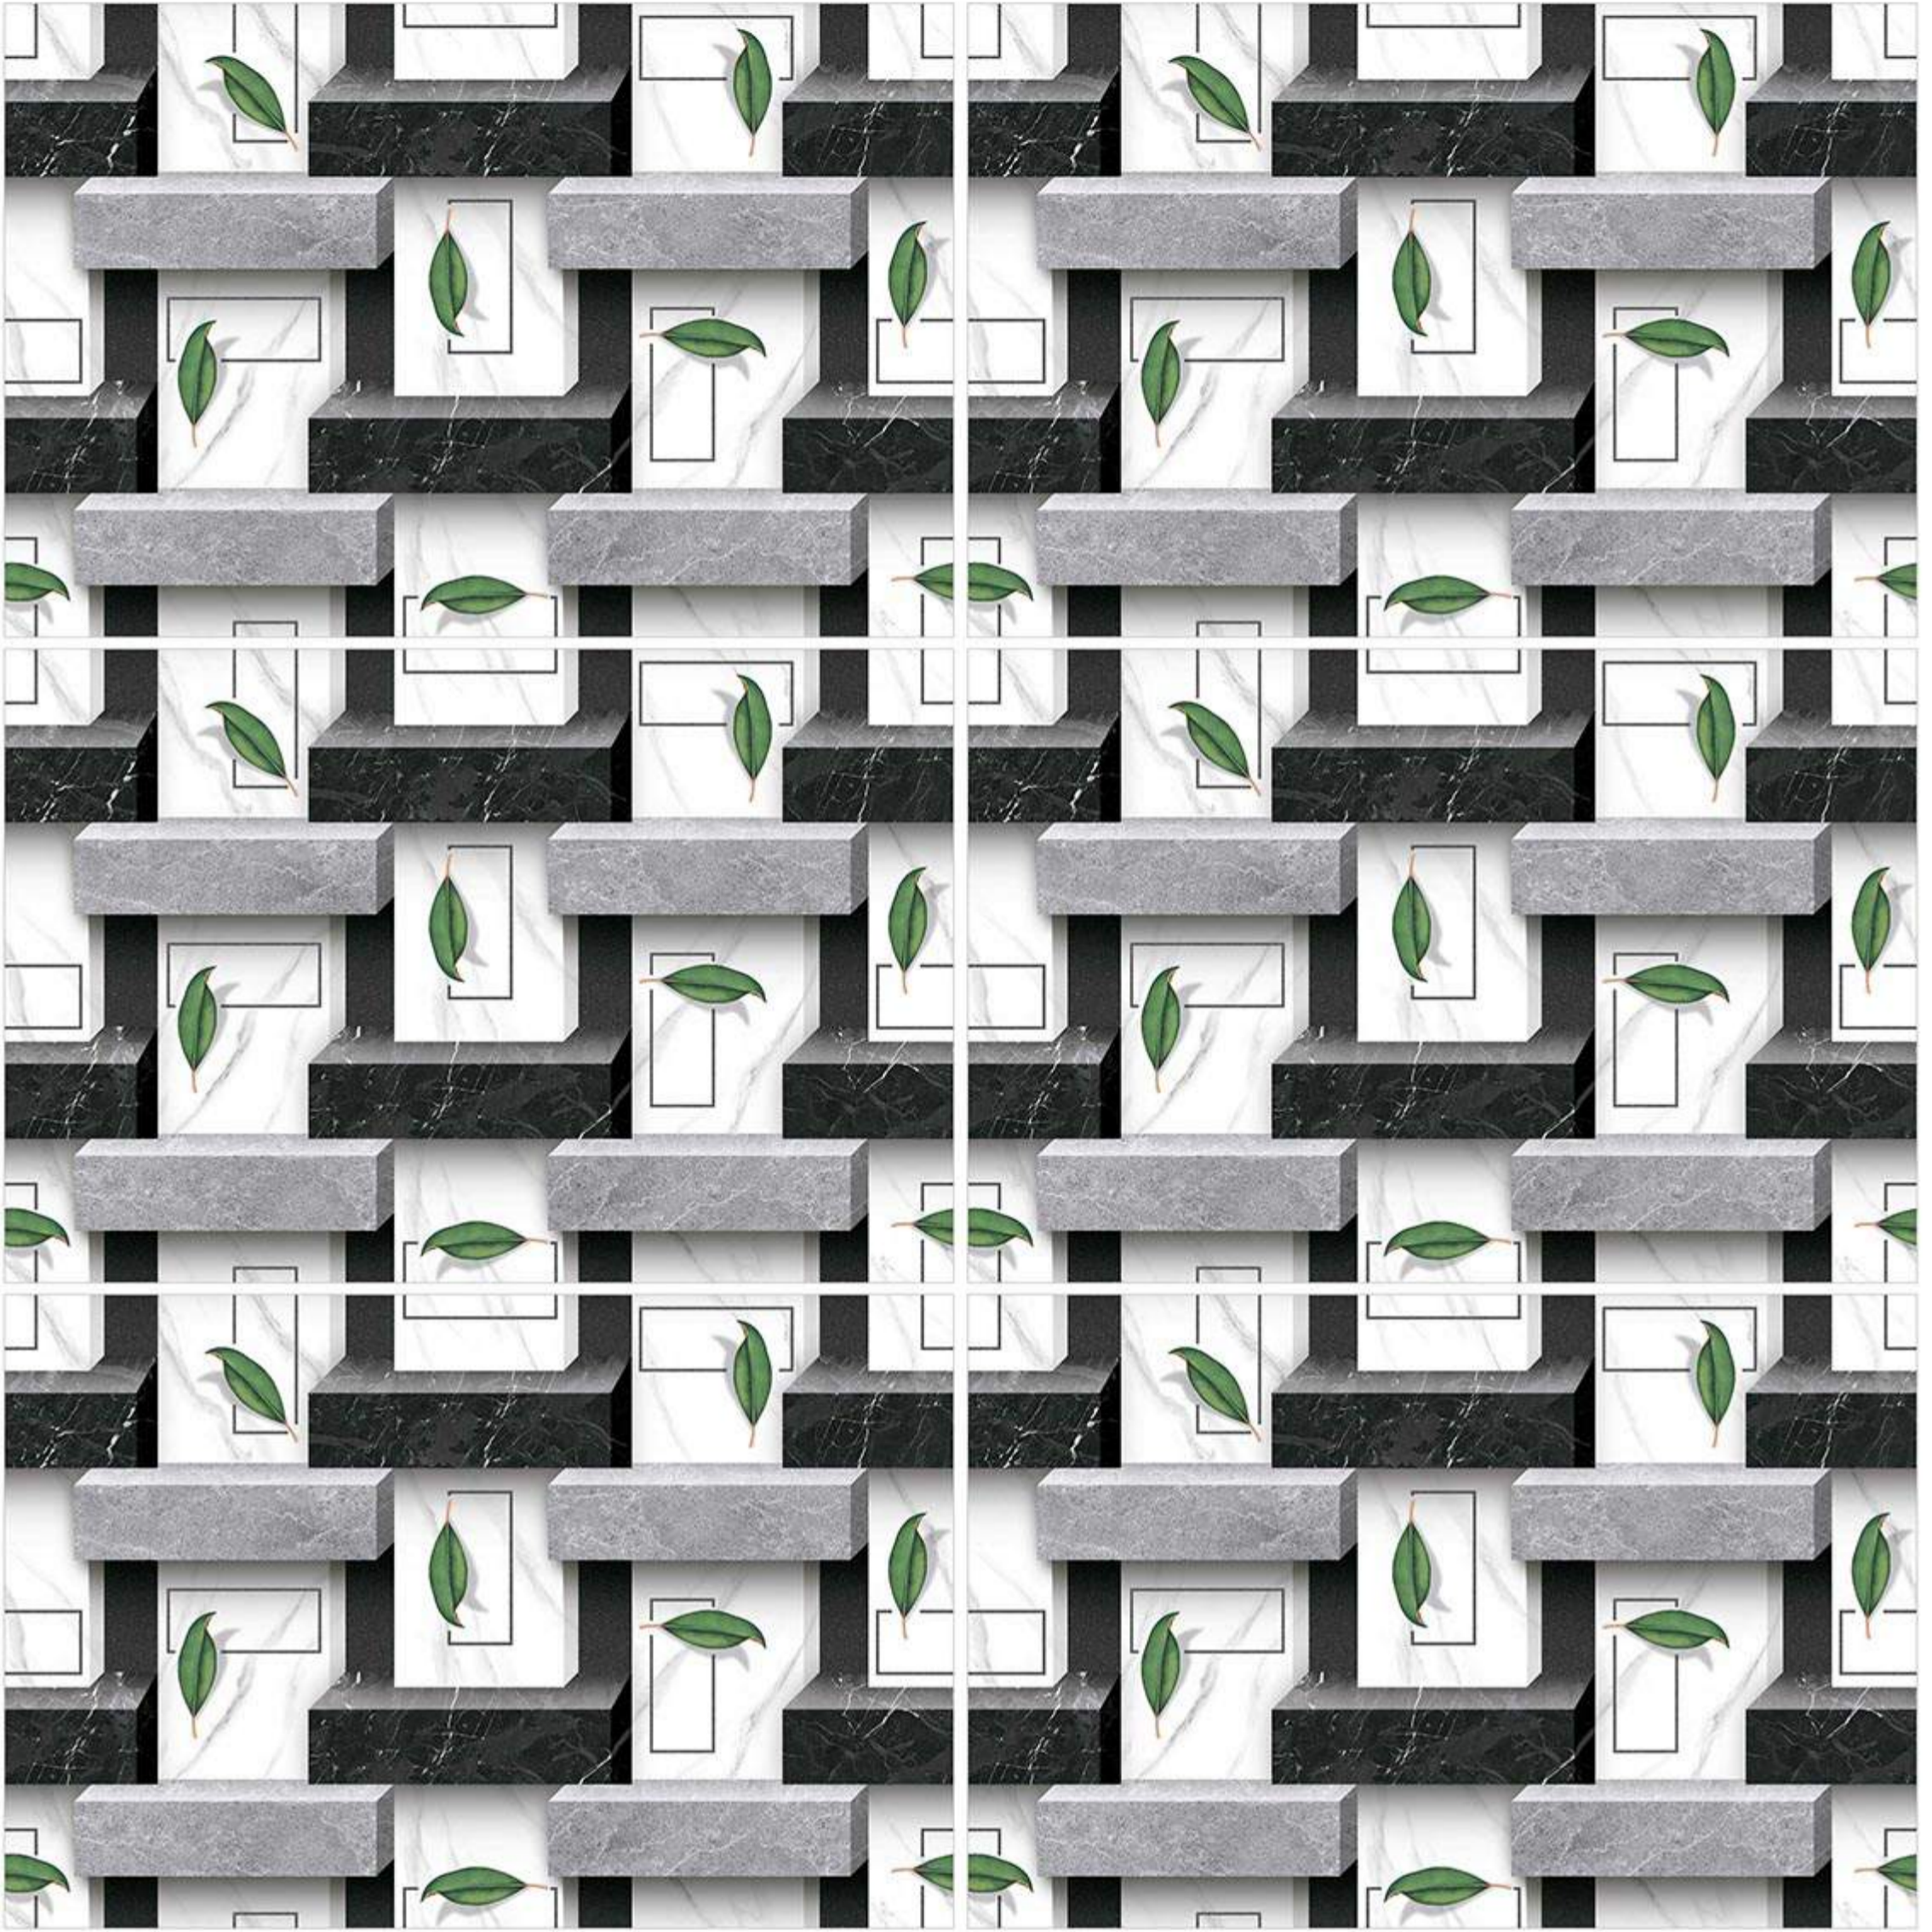

NEXONA

CERAMIC

WALL EMOTIONS

300x450mm
WALL TILES

300 - A23 (GLOSSY)

PLAIN
SURFACE

Bedroom Bathroom Kitchen Livingroom

ELE
VAT
ION

SERIES