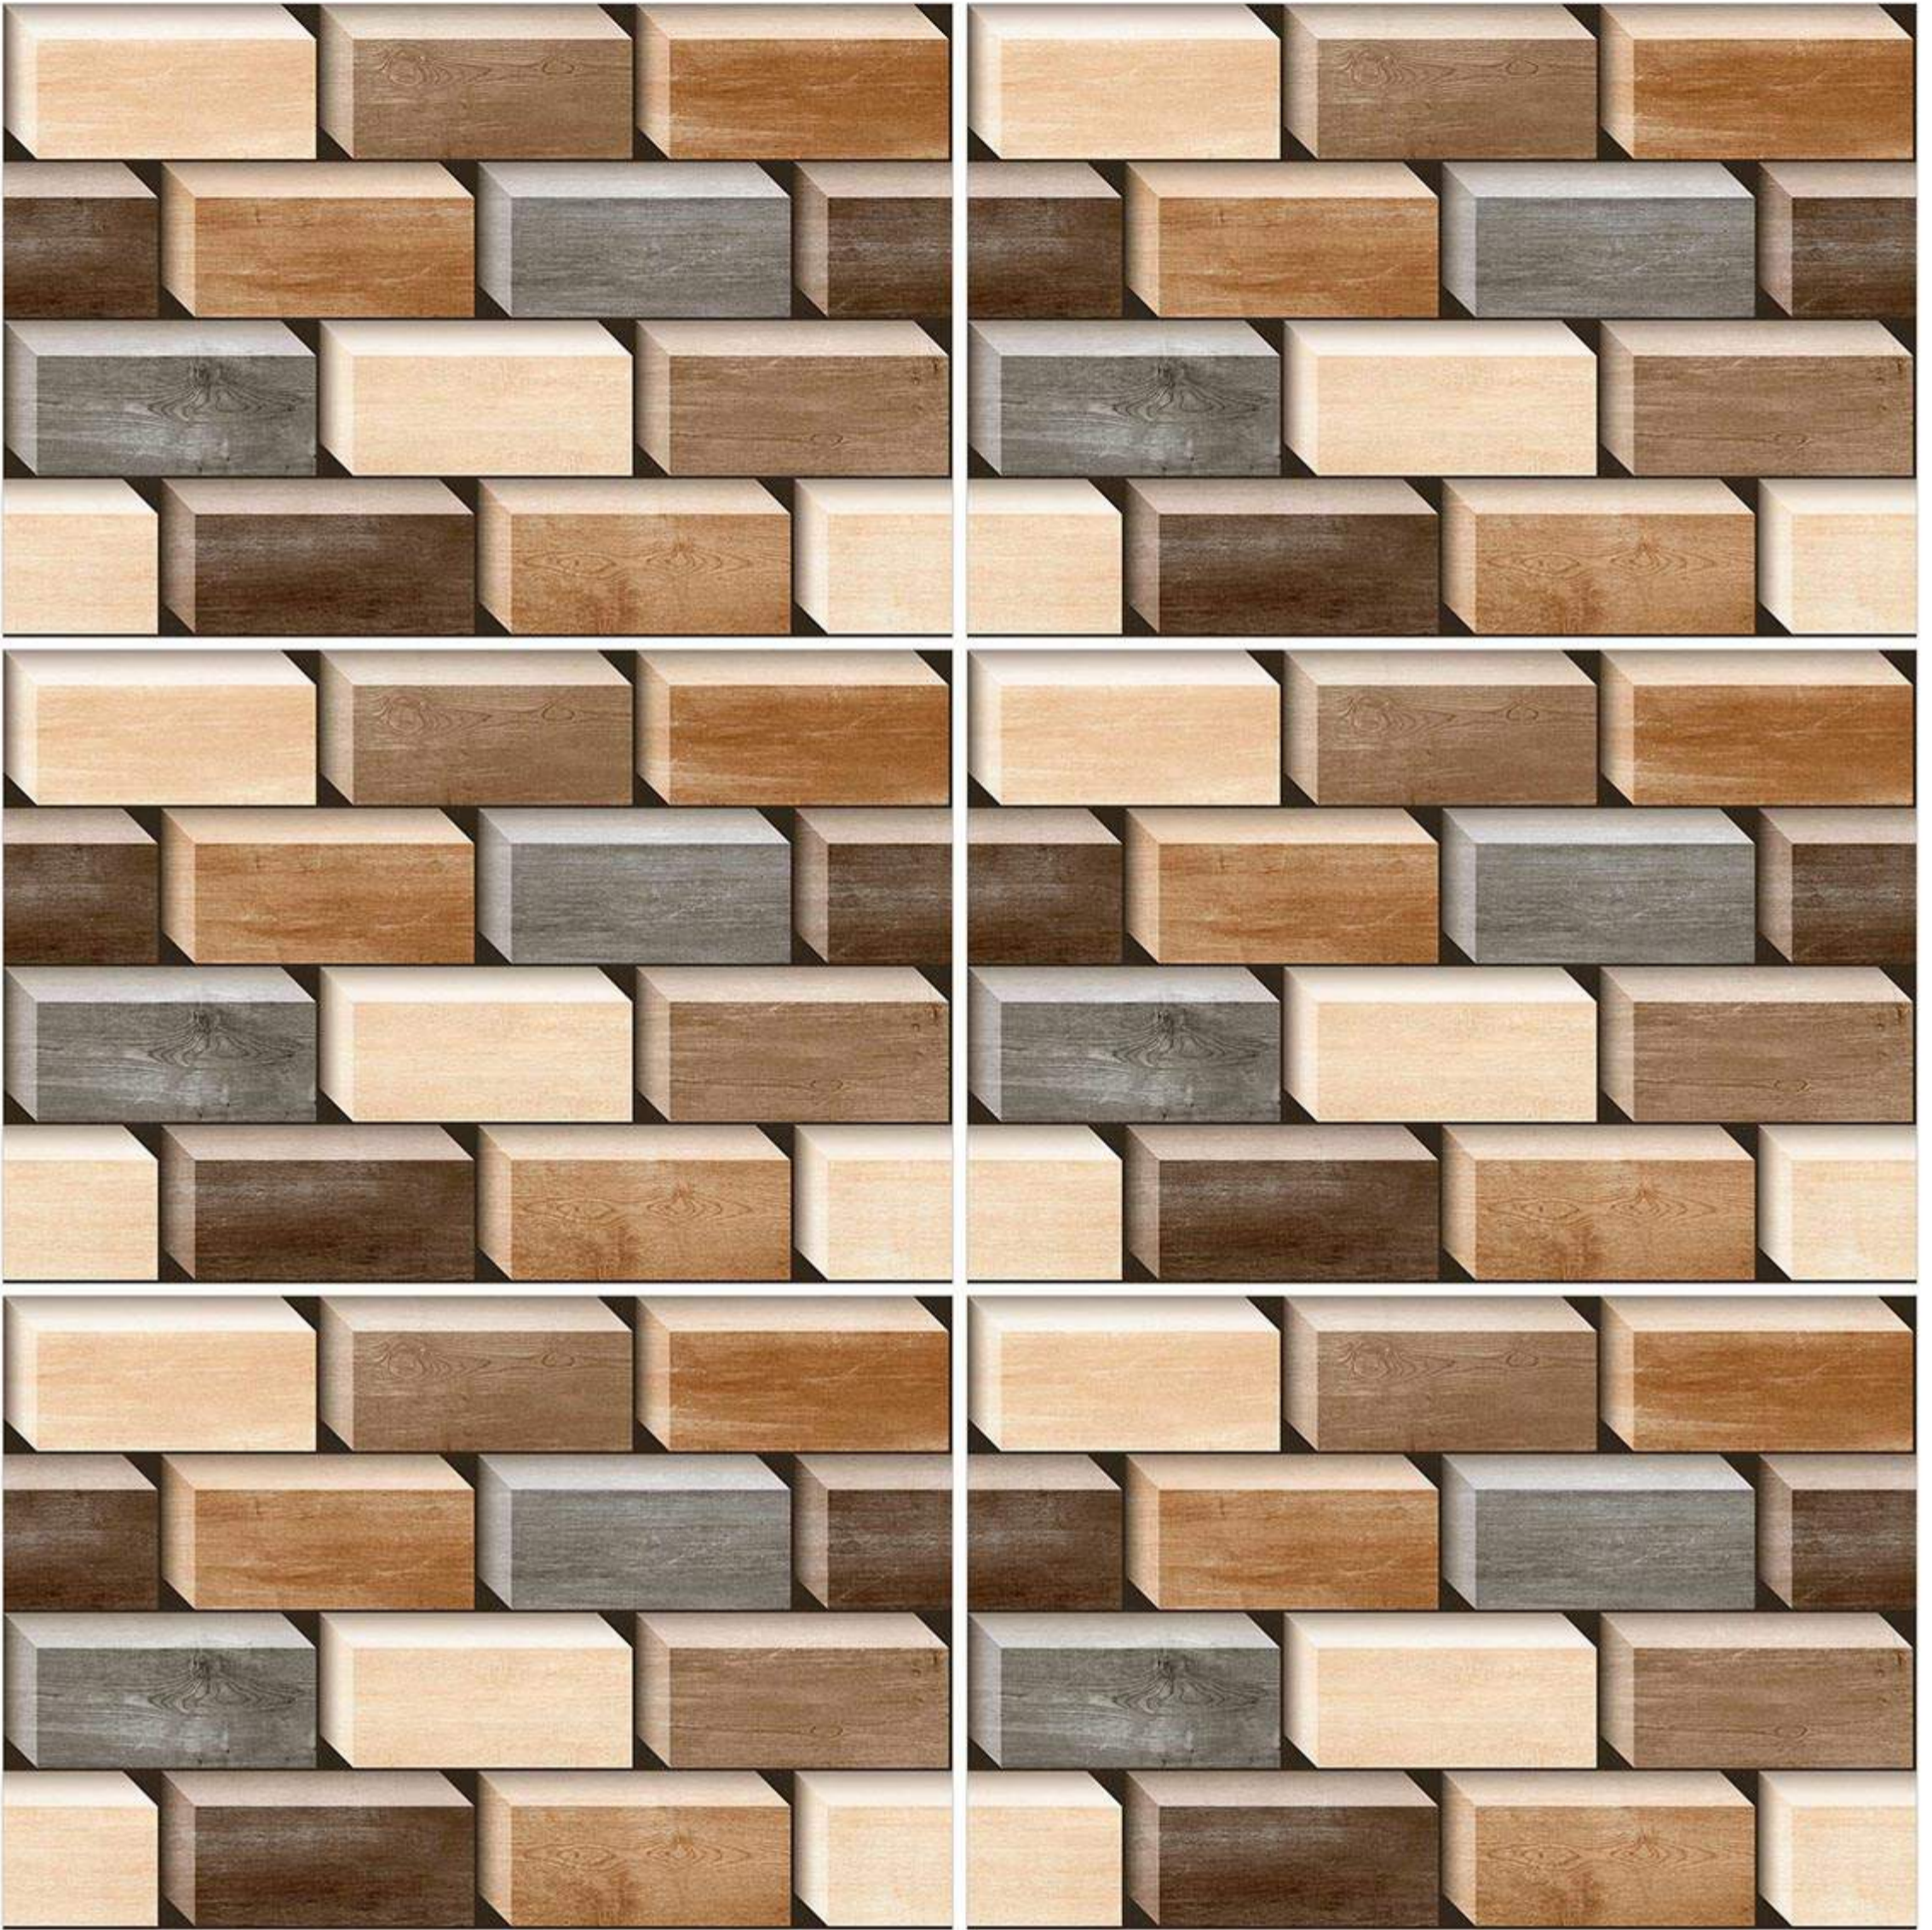

NEXONA

CERAMIC

WALL EMOTIONS

300x450mm
WALL TILES

300 - A40 (GLOSSY)

PLAIN
SURFACE

Bedroom Bathroom Kitchen Livingroom

ELEVATION

SERIES