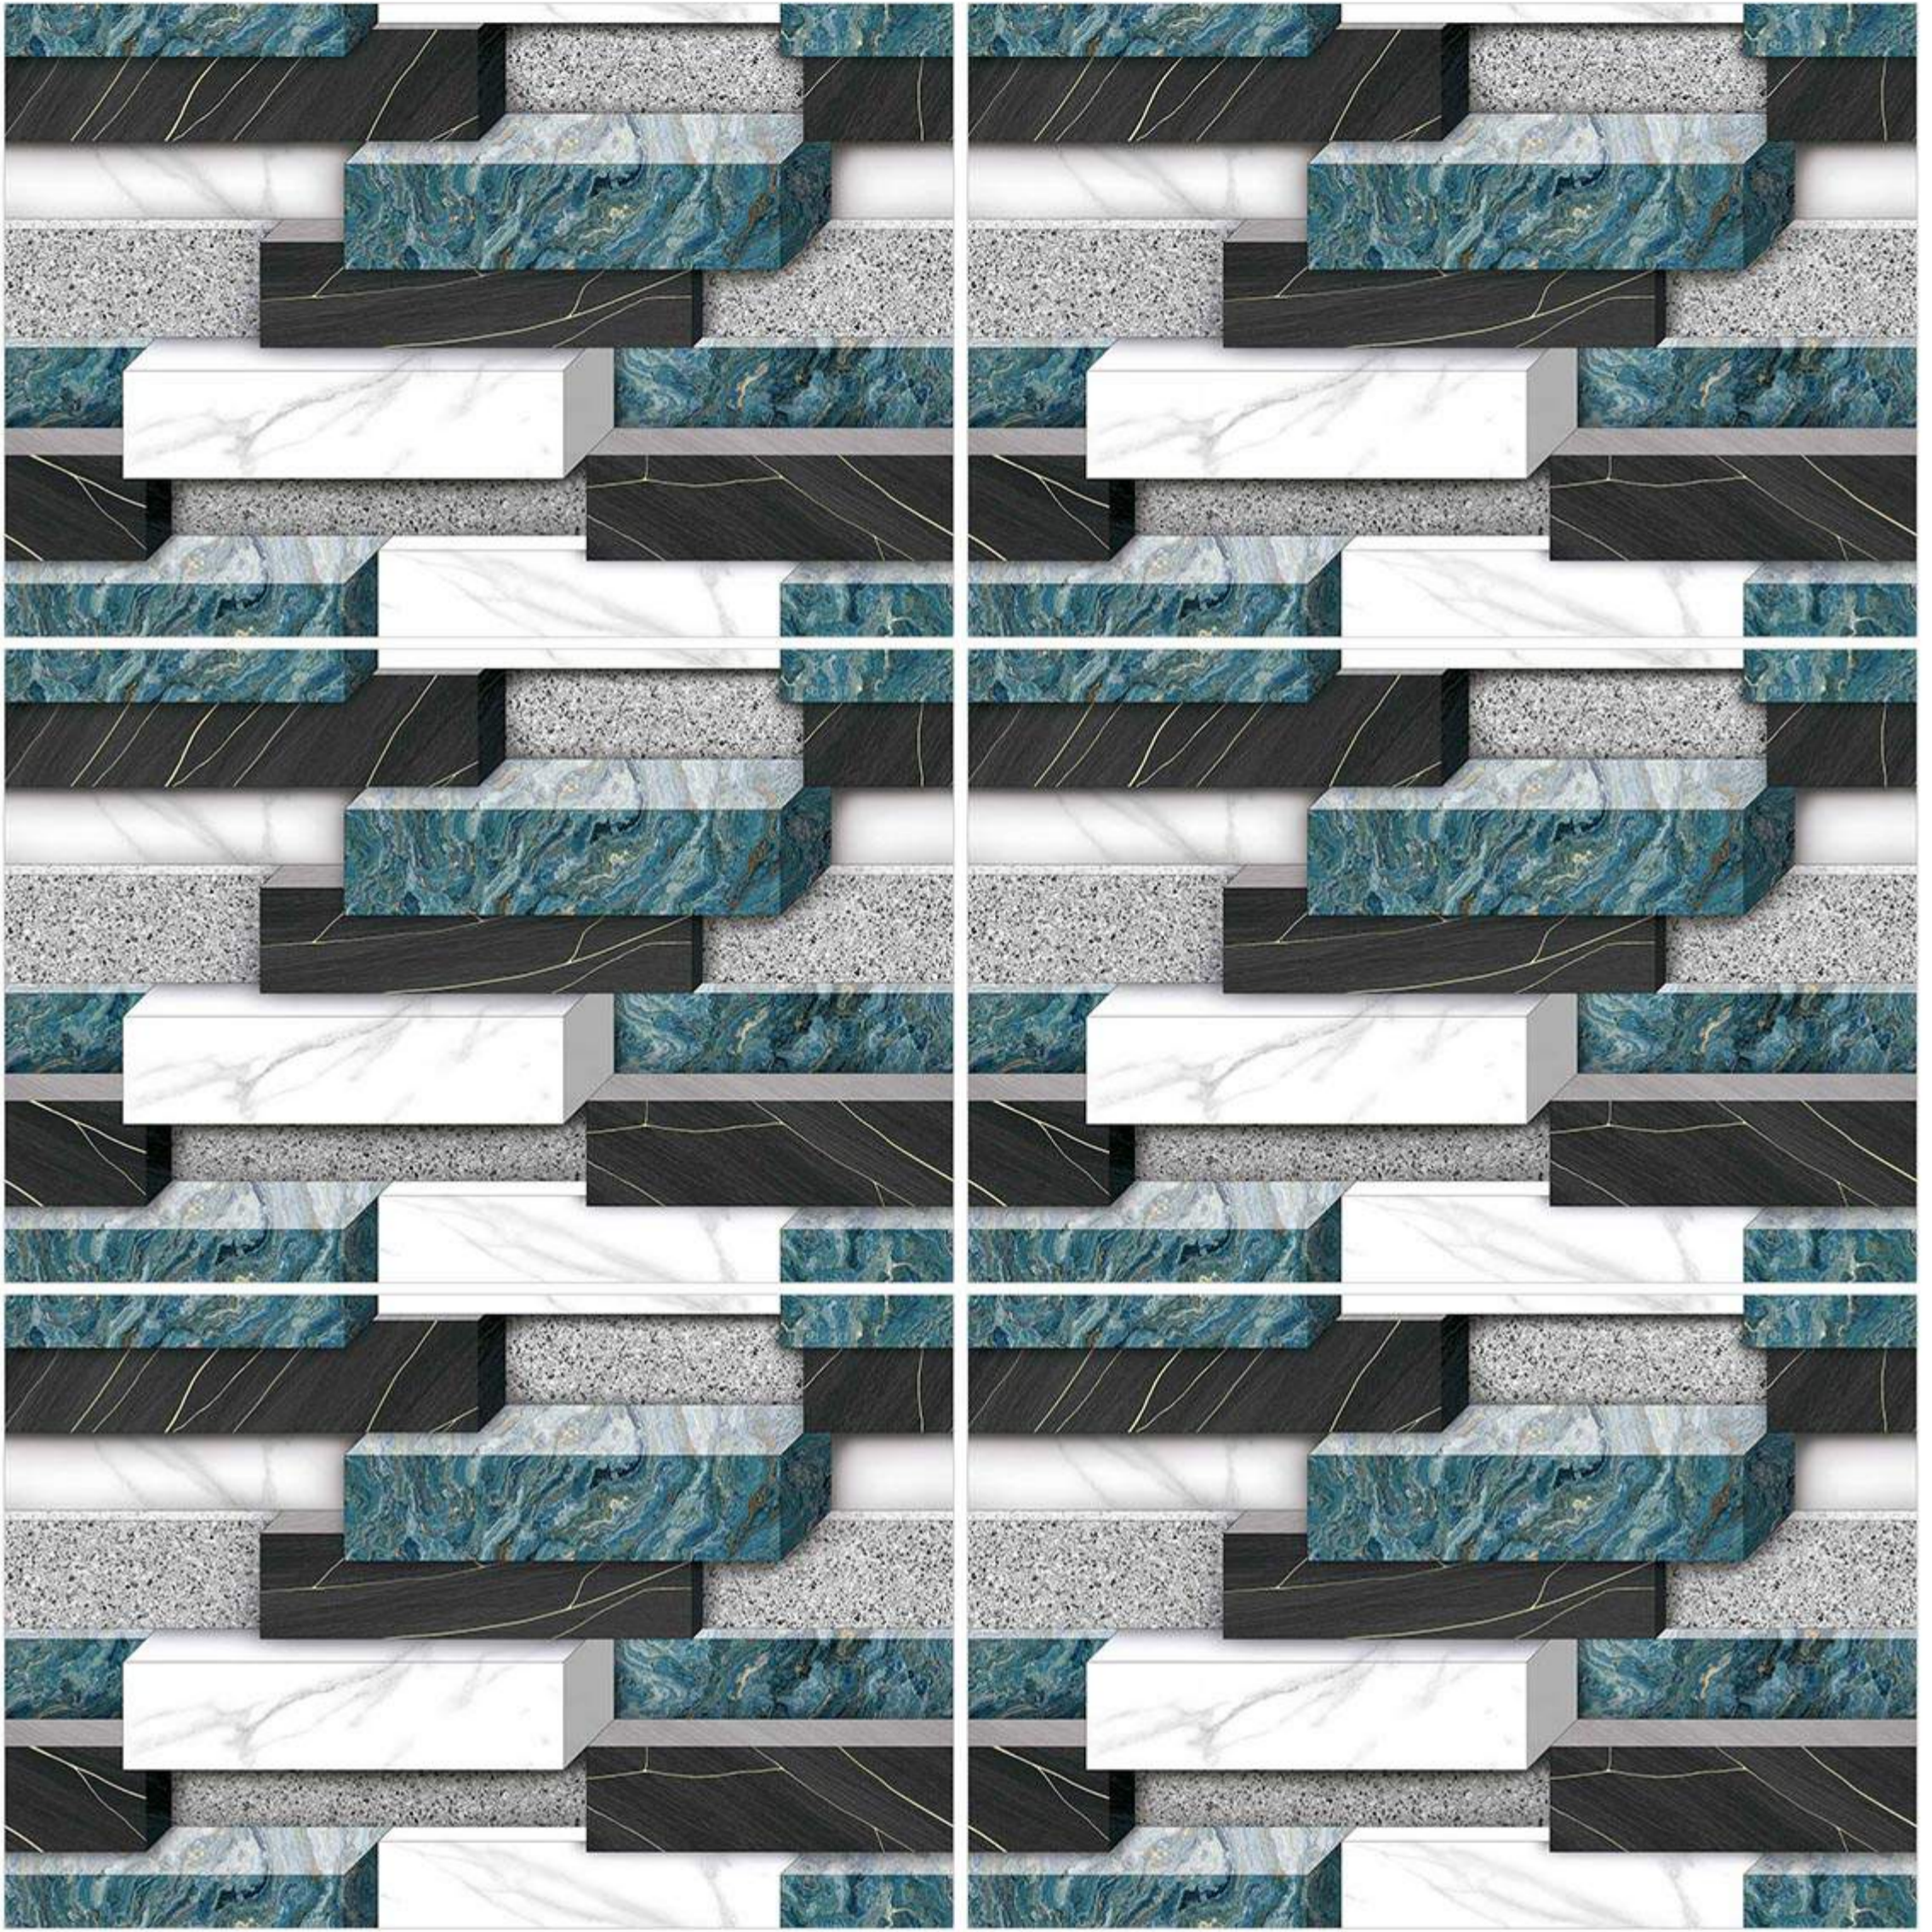

ELE VAT ION

SERIES

NEXONA

CERAMIC

WALL EMOTIONS

300x450mm
WALL TILES

300 - A27 (GLOSSY)

PLAIN
SURFACE