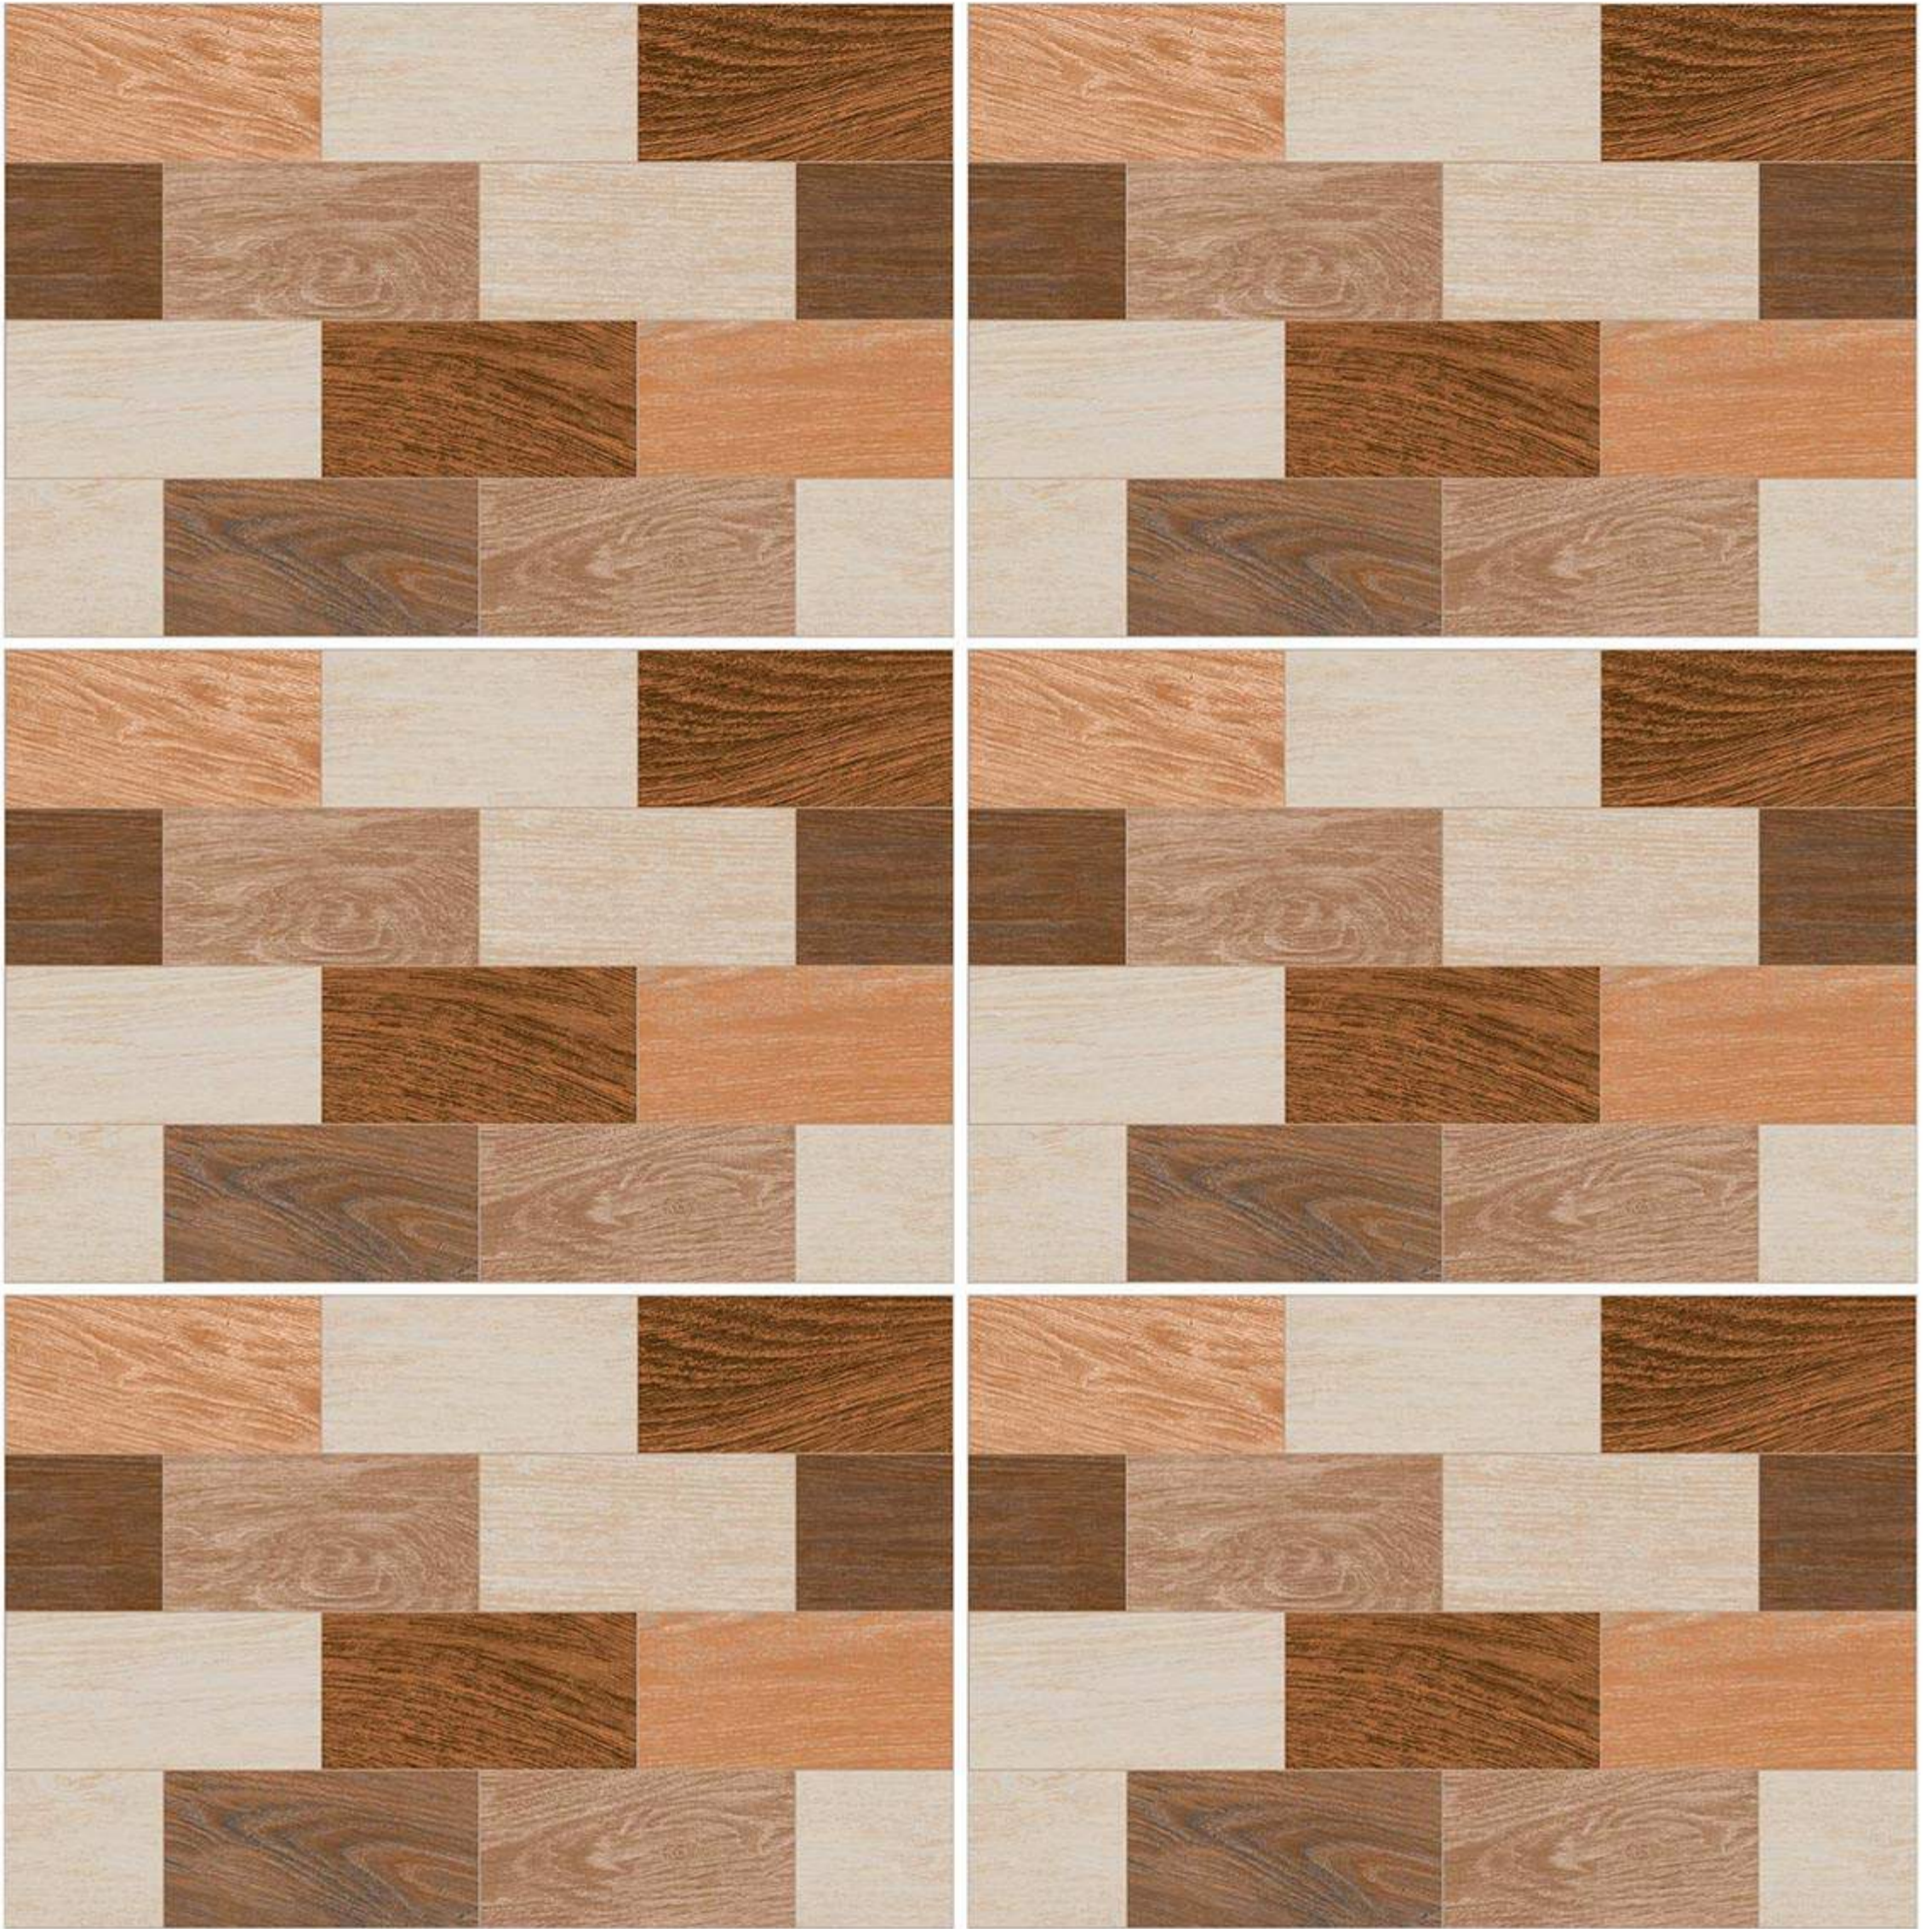

ELEVATION

SERIES

NEXONA

CERAMIC

WALL EMOTIONS

300x450mm
WALL TILES

300 - A49 (GLOSSY)

PLAIN
SURFACE