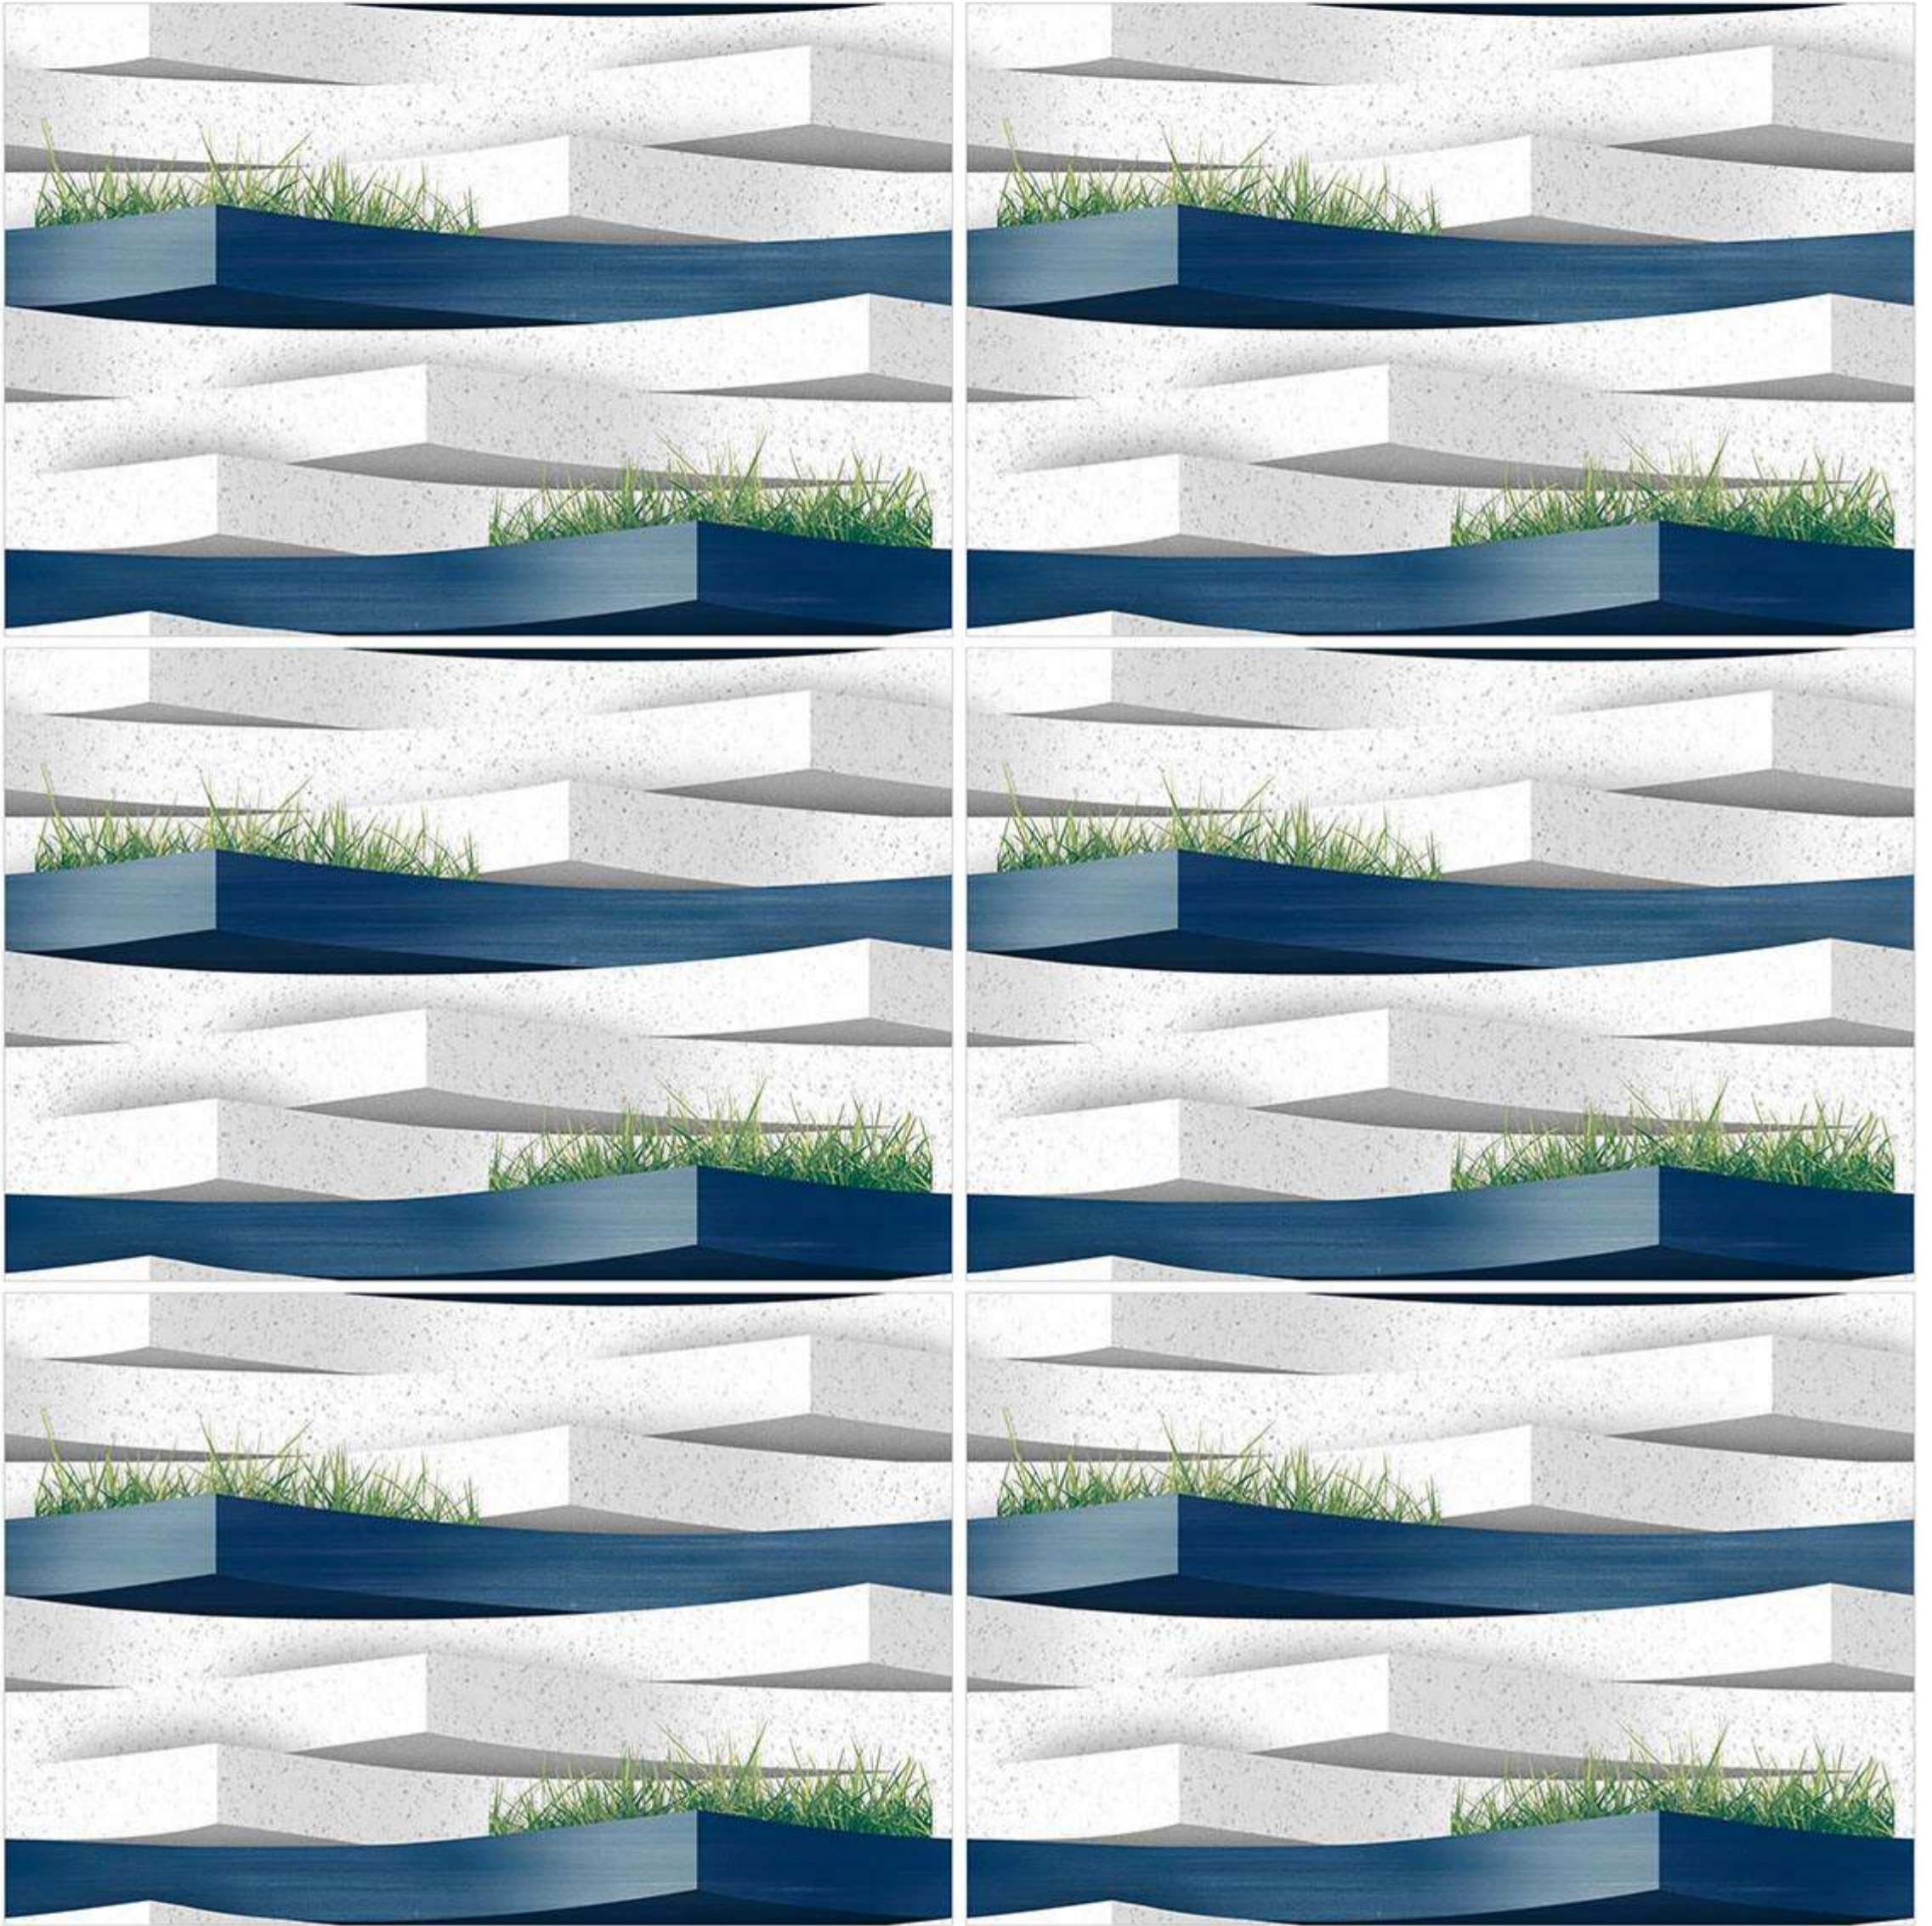

NEXONA

CERAMIC

WALL EMOTIONS

300x450mm
WALL TILES

300 - A34 (GLOSSY)

PLAIN
SURFACE

Bedroom Bathroom Kitchen Livingroom

ELE VAT ION

SERIES