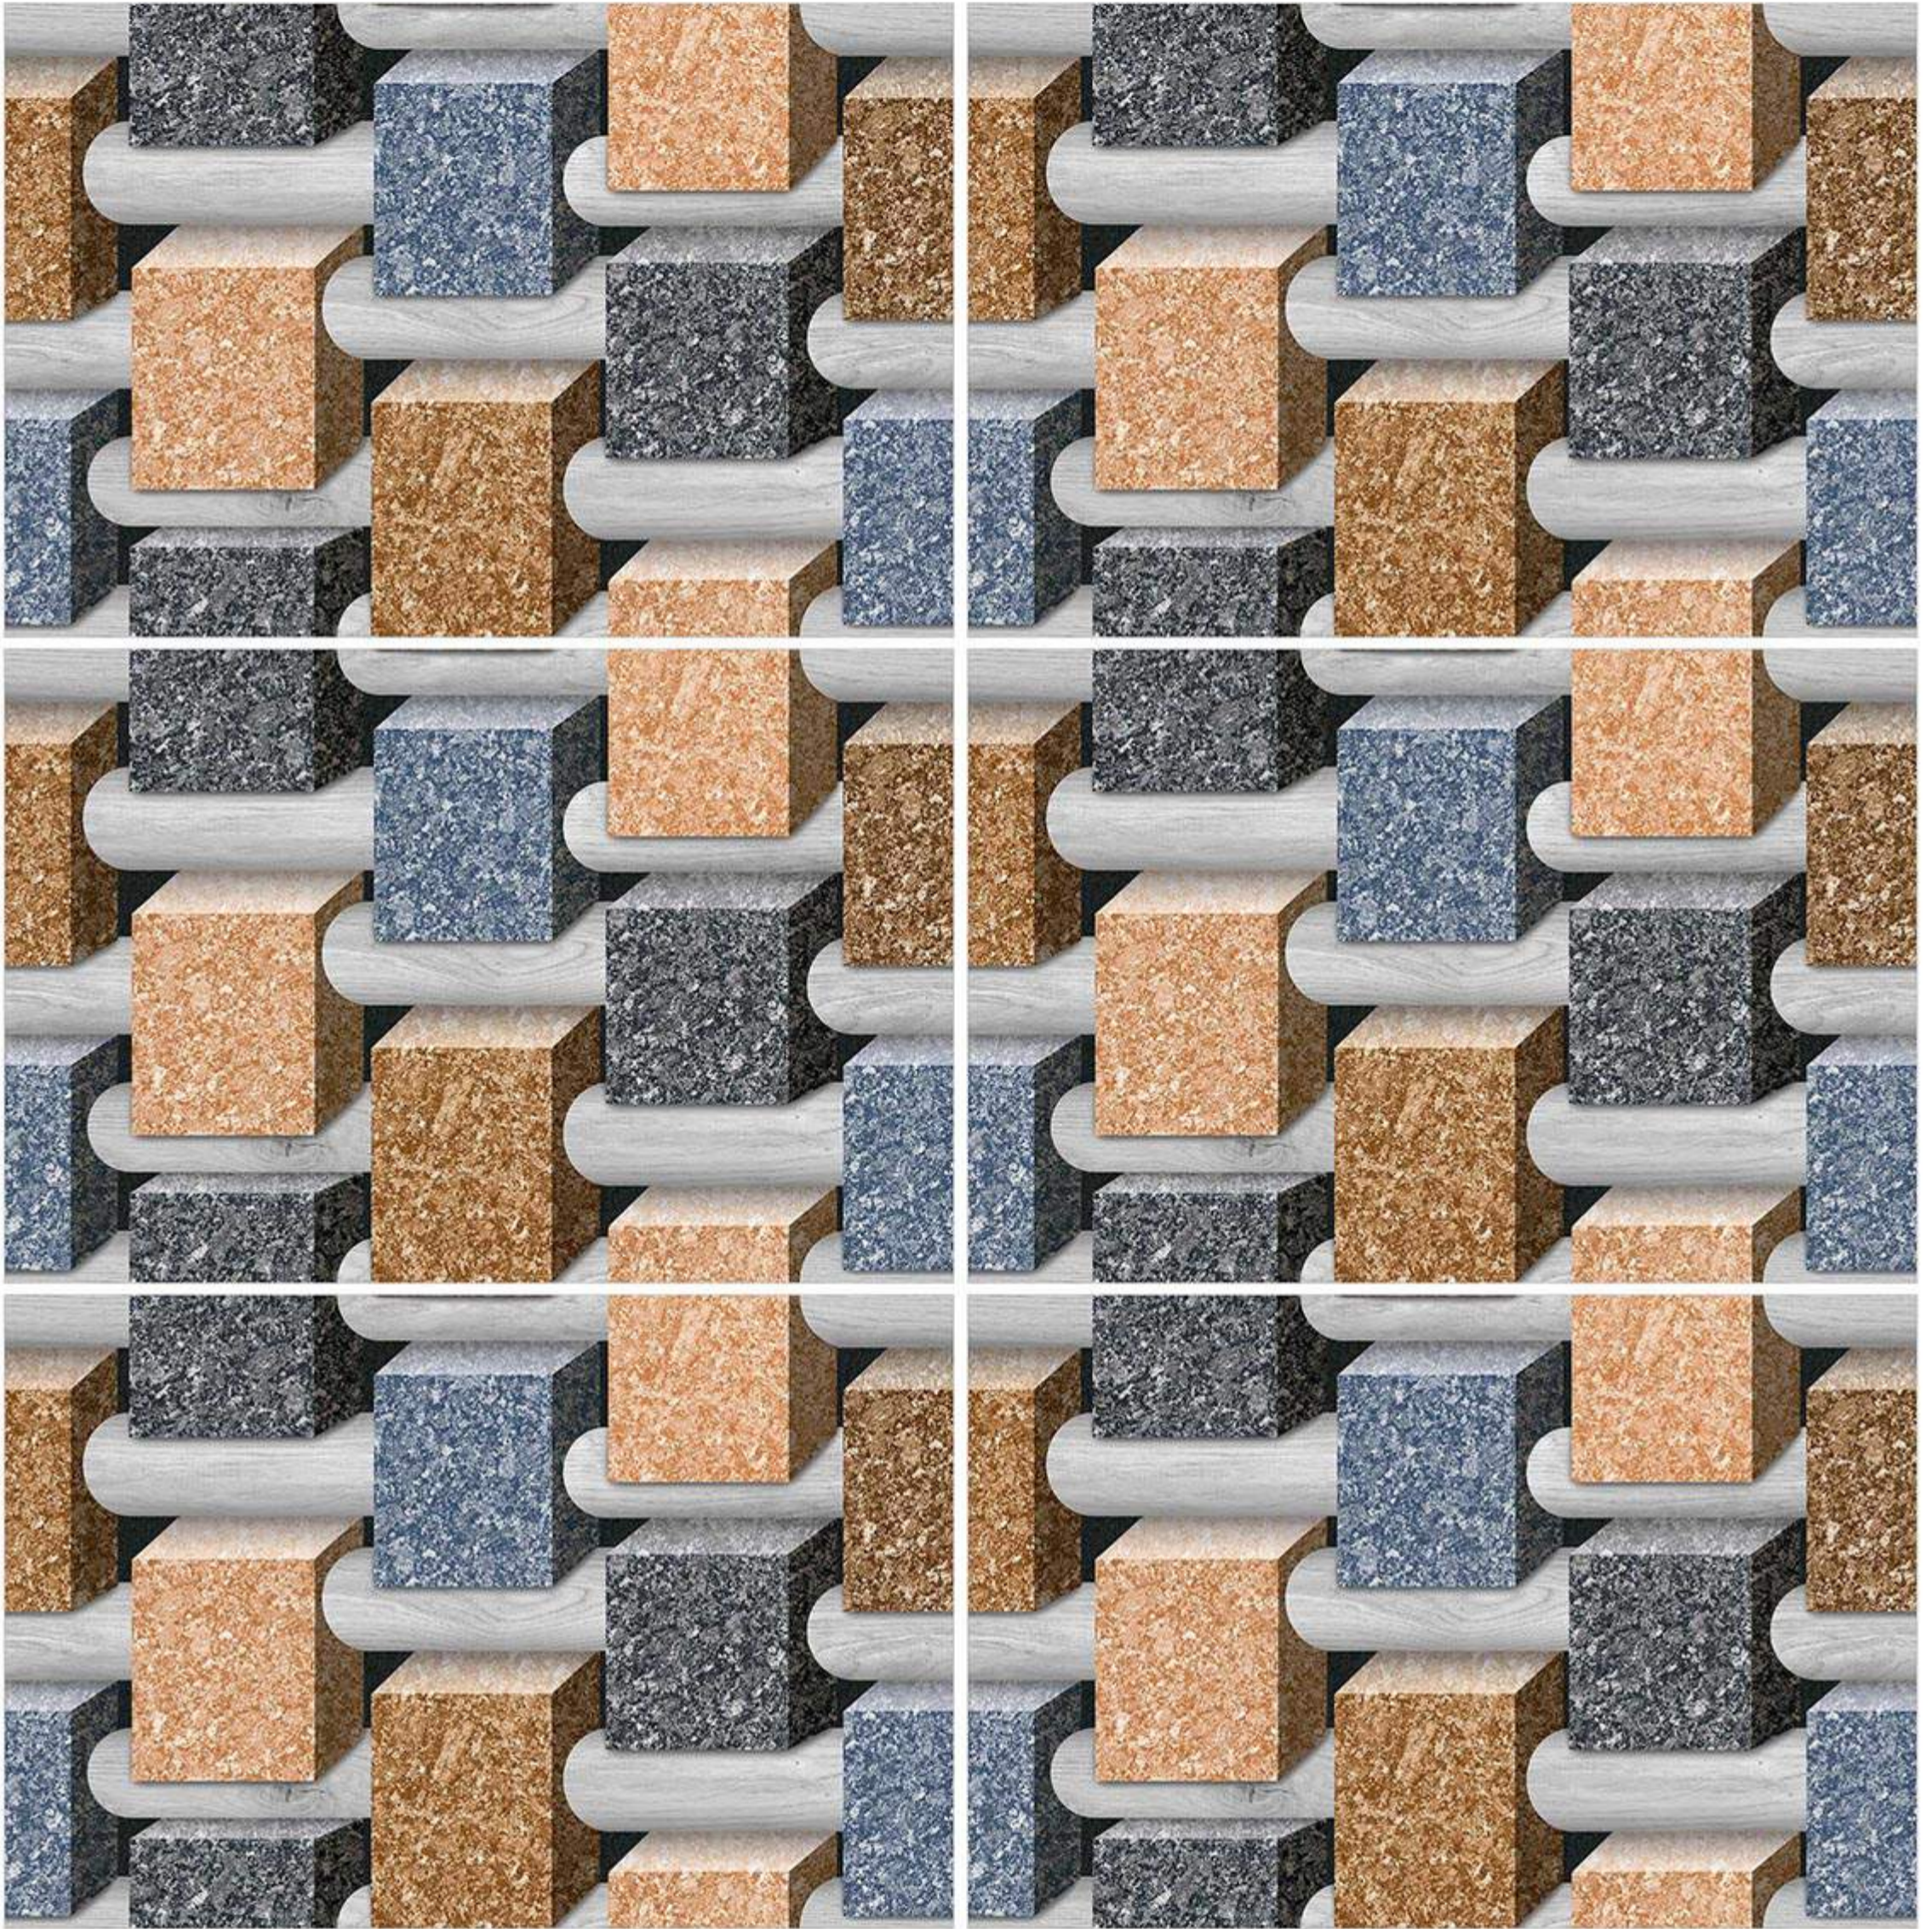

NEXONA

CERAMIC

WALL EMOTIONS

300x450mm
WALL TILES

300 - A15 (GLOSSY)

PLAIN
SURFACE

Bedroom Bathroom Kitchen Livingroom

ELEVATION

SERIES