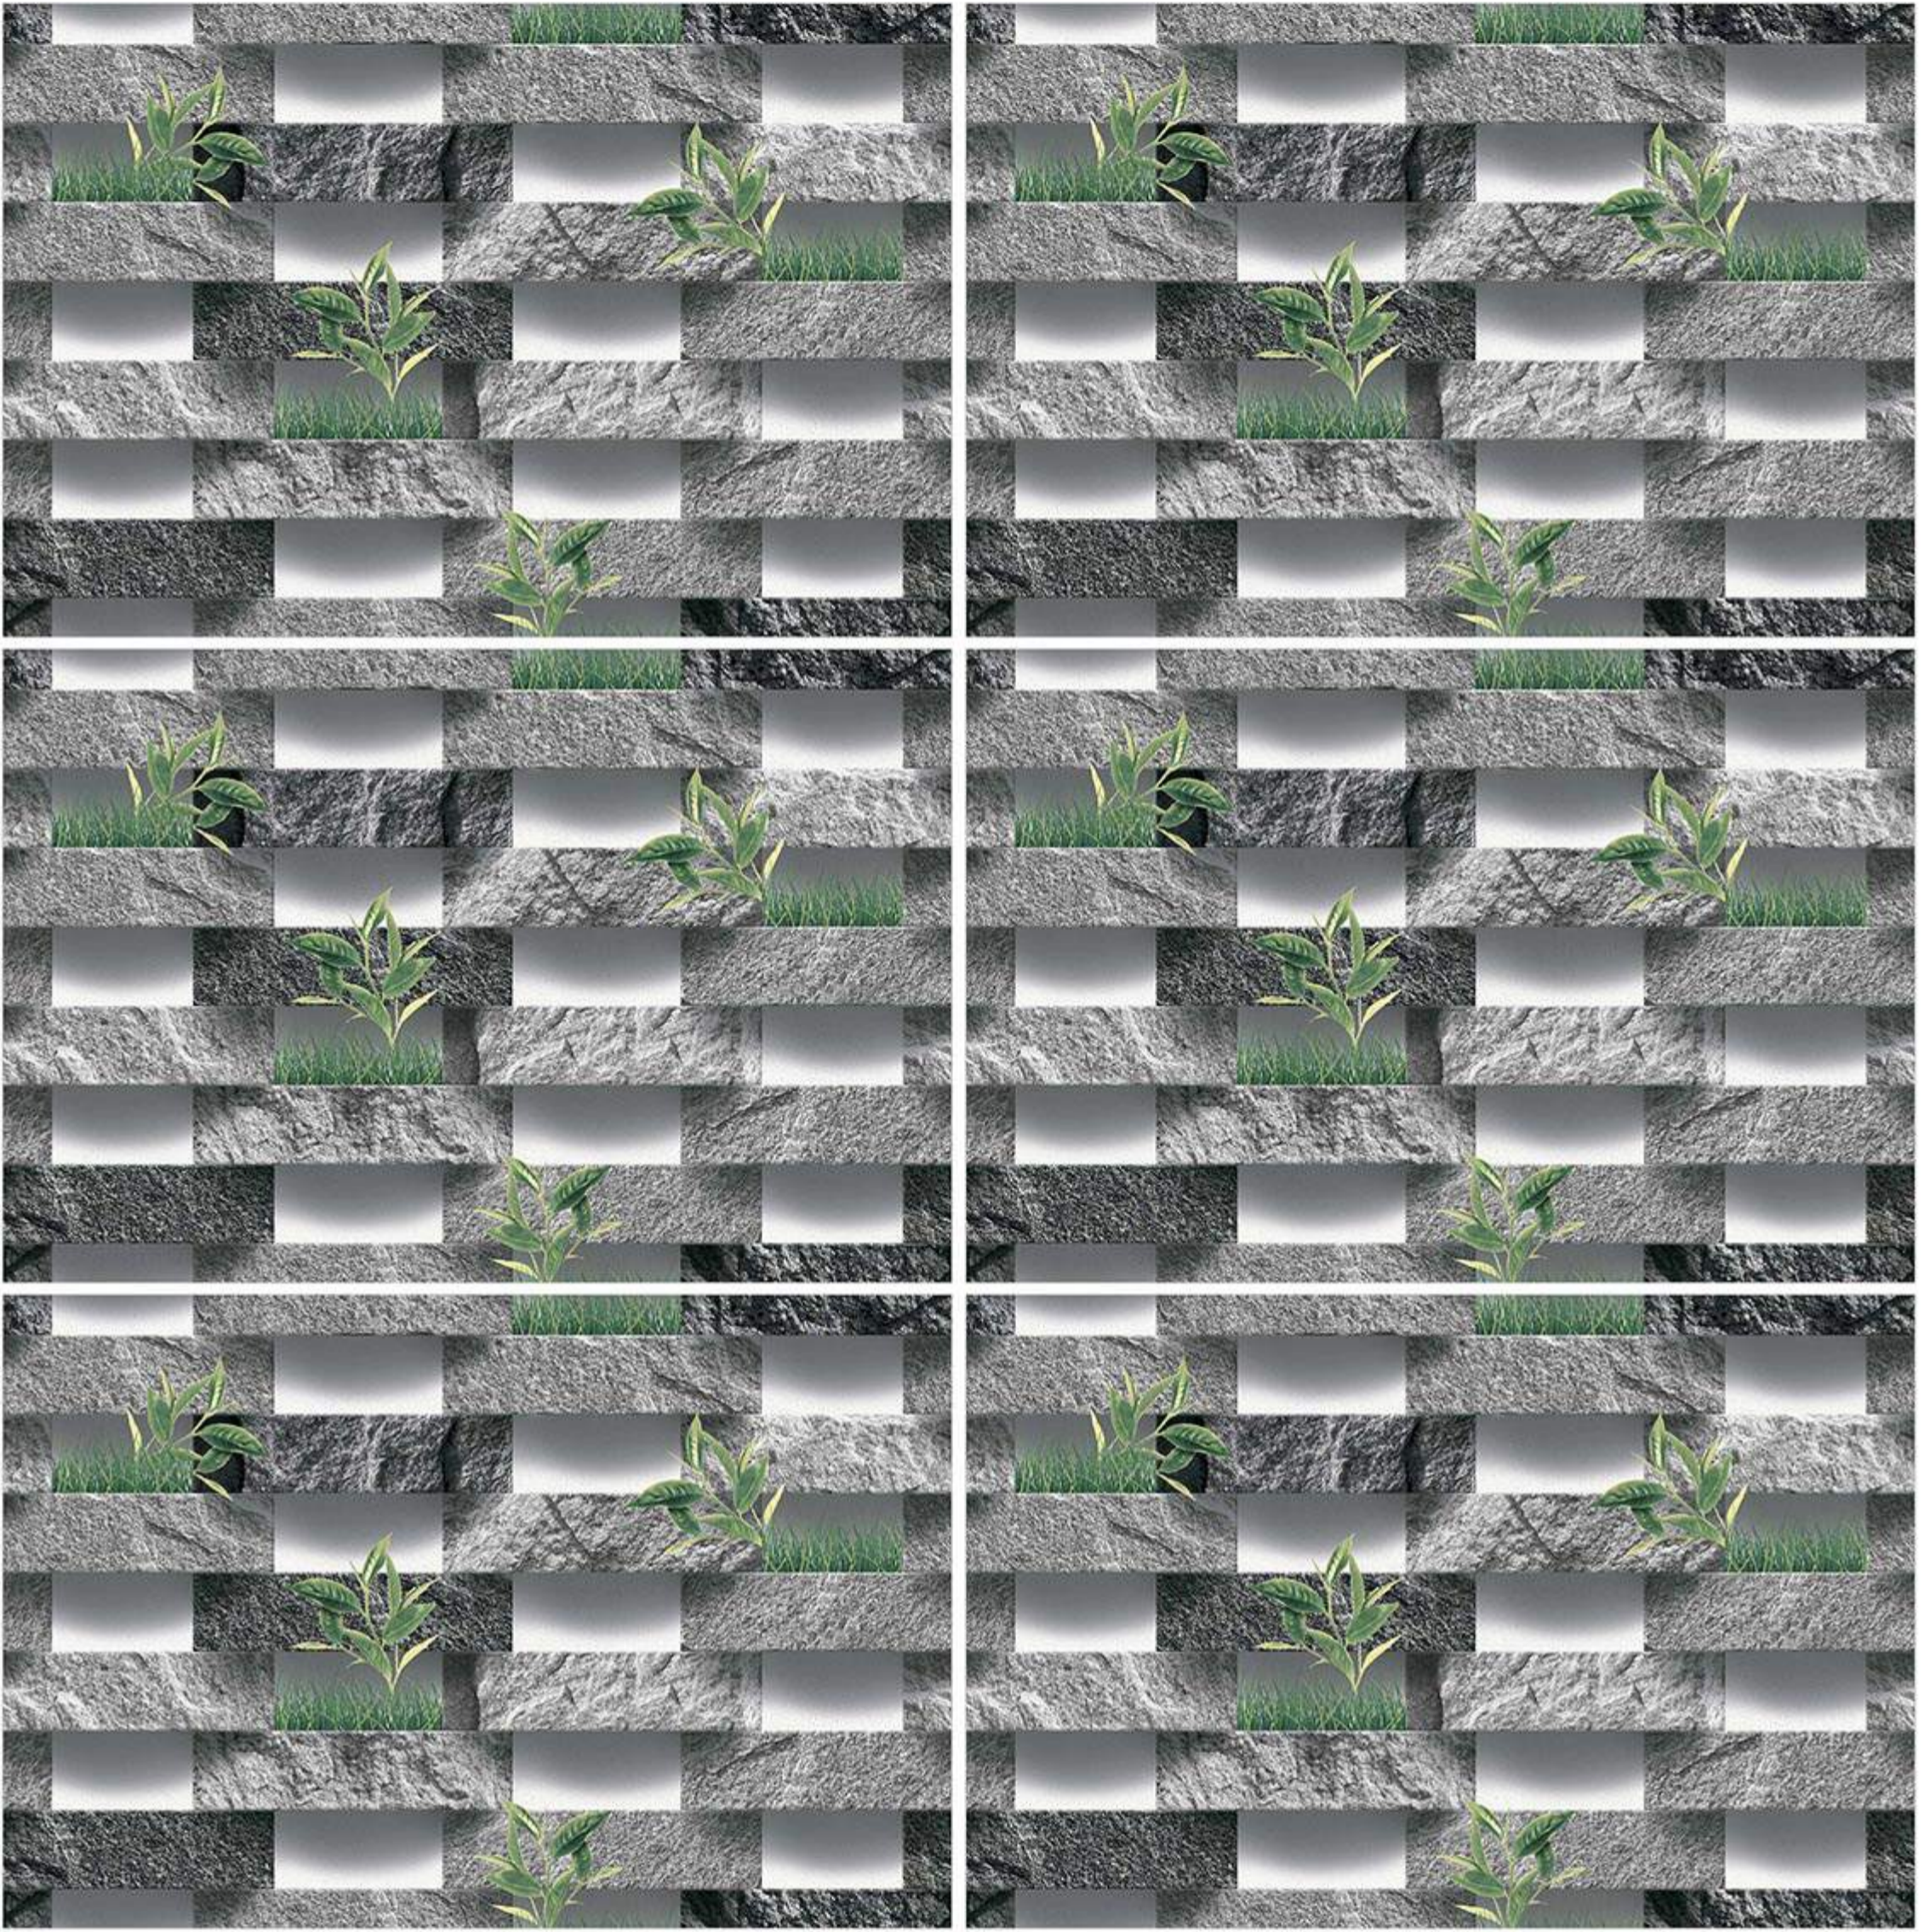

NEXONA

CERAMIC

WALL EMOTIONS

300x450mm
WALL TILES

300 - A45 (GLOSSY)

PLAIN
SURFACE

Bedroom Bathroom Kitchen Livingroom

ELE VAT ION

SERIES