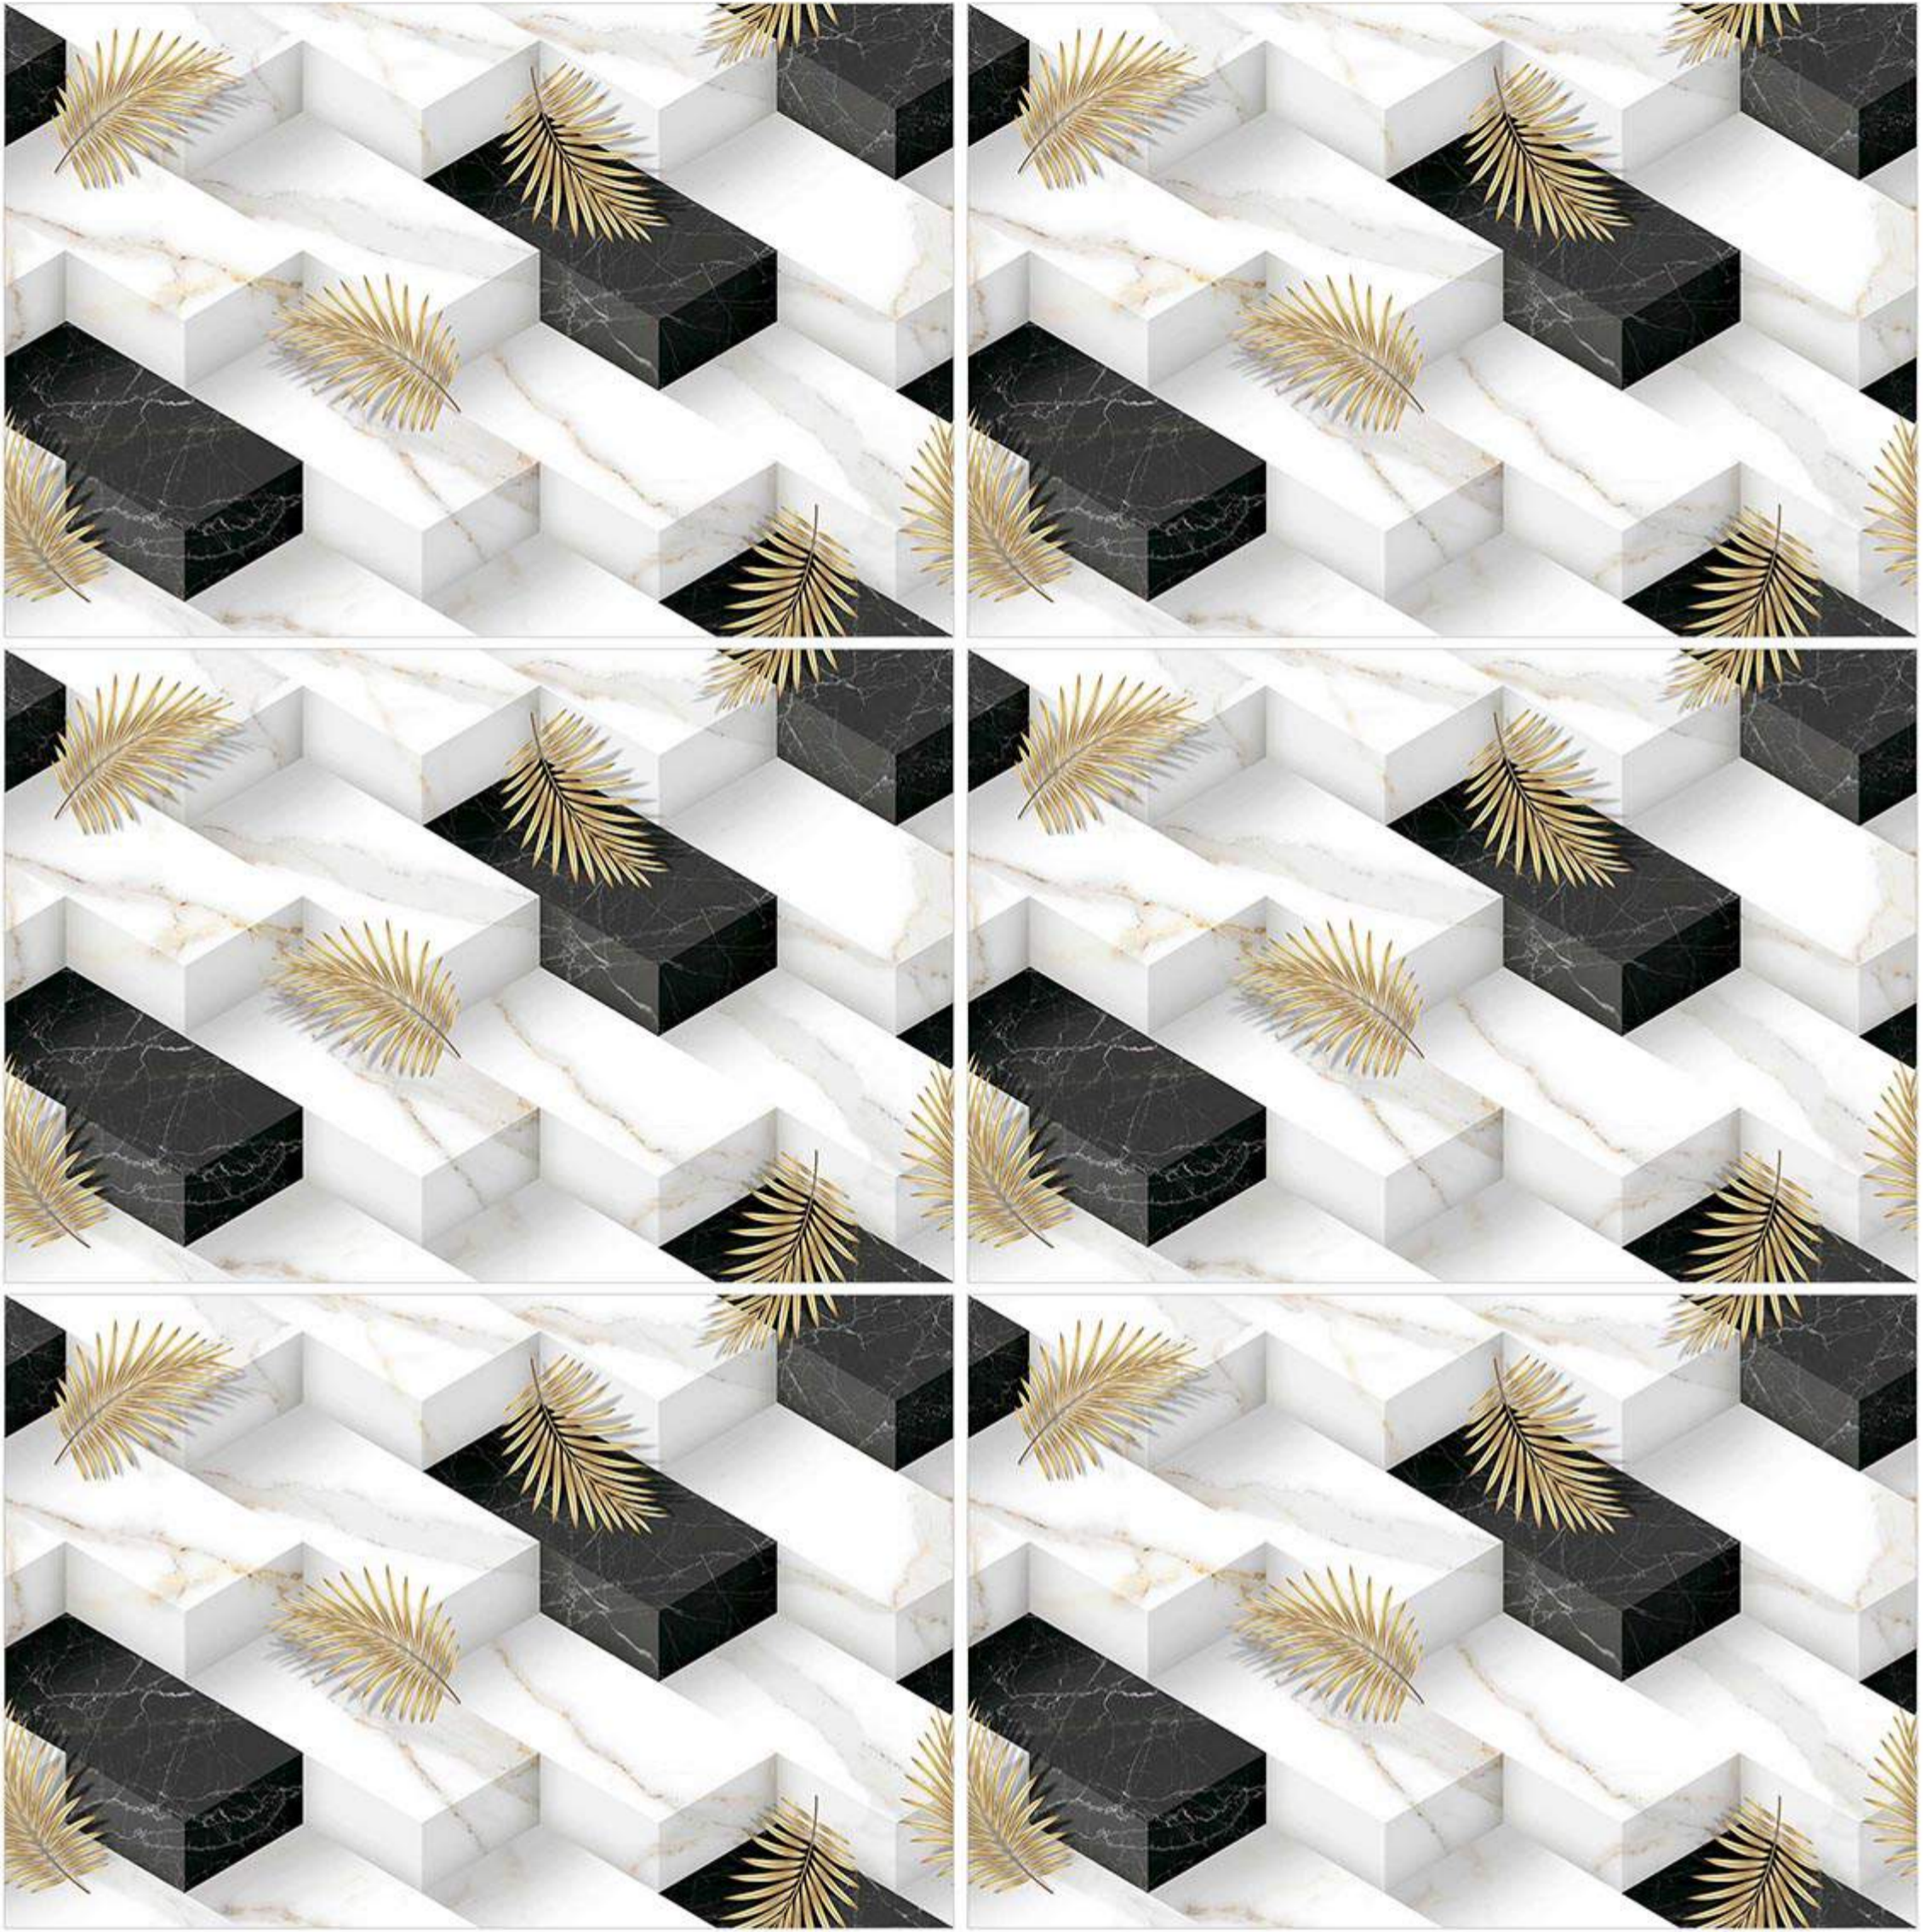

NEXONA

CERAMIC

WALL EMOTIONS

300x450mm
WALL TILES

300 - A25 (GLOSSY)

PLAIN
SURFACE

Bedroom Bathroom Kitchen Livingroom

ELEVATION

SERIES