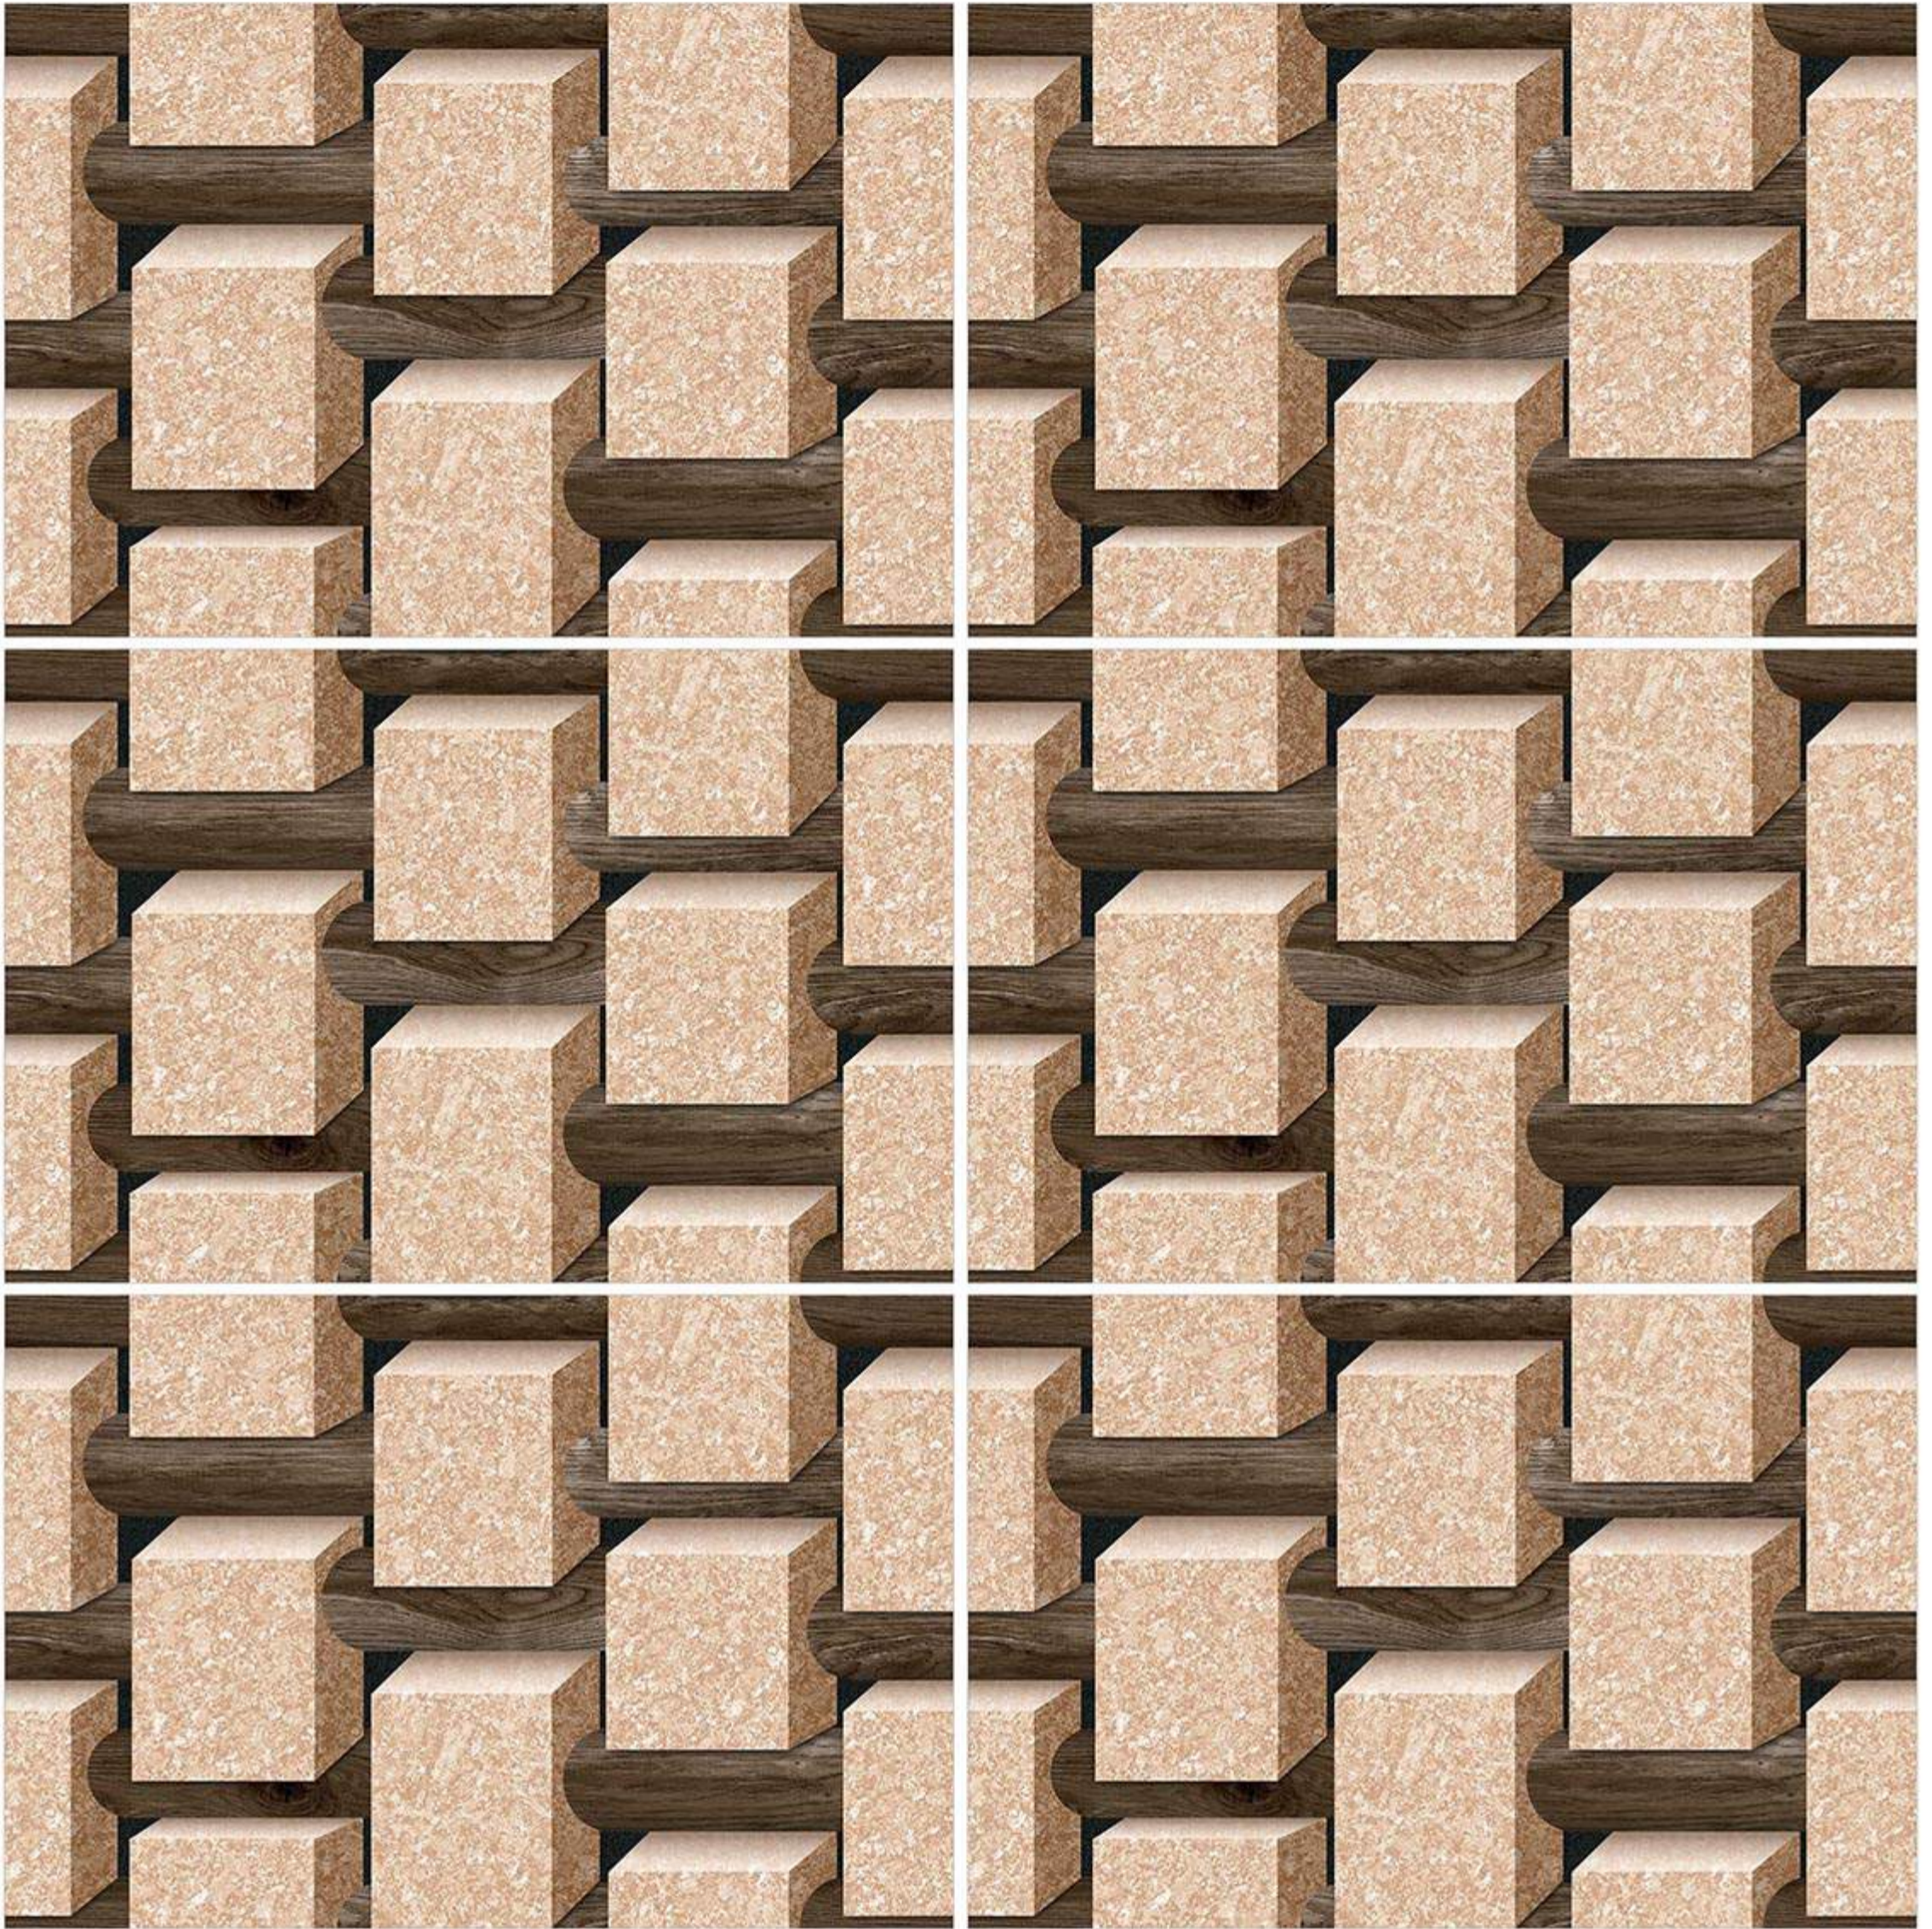

NEXONA

CERAMIC

WALL EMOTIONS

300x450mm
WALL TILES

300 - A16 (GLOSSY)

PLAIN
SURFACE

Bedroom Bathroom Kitchen Livingroom

ELE
VAT
ION

SERIES