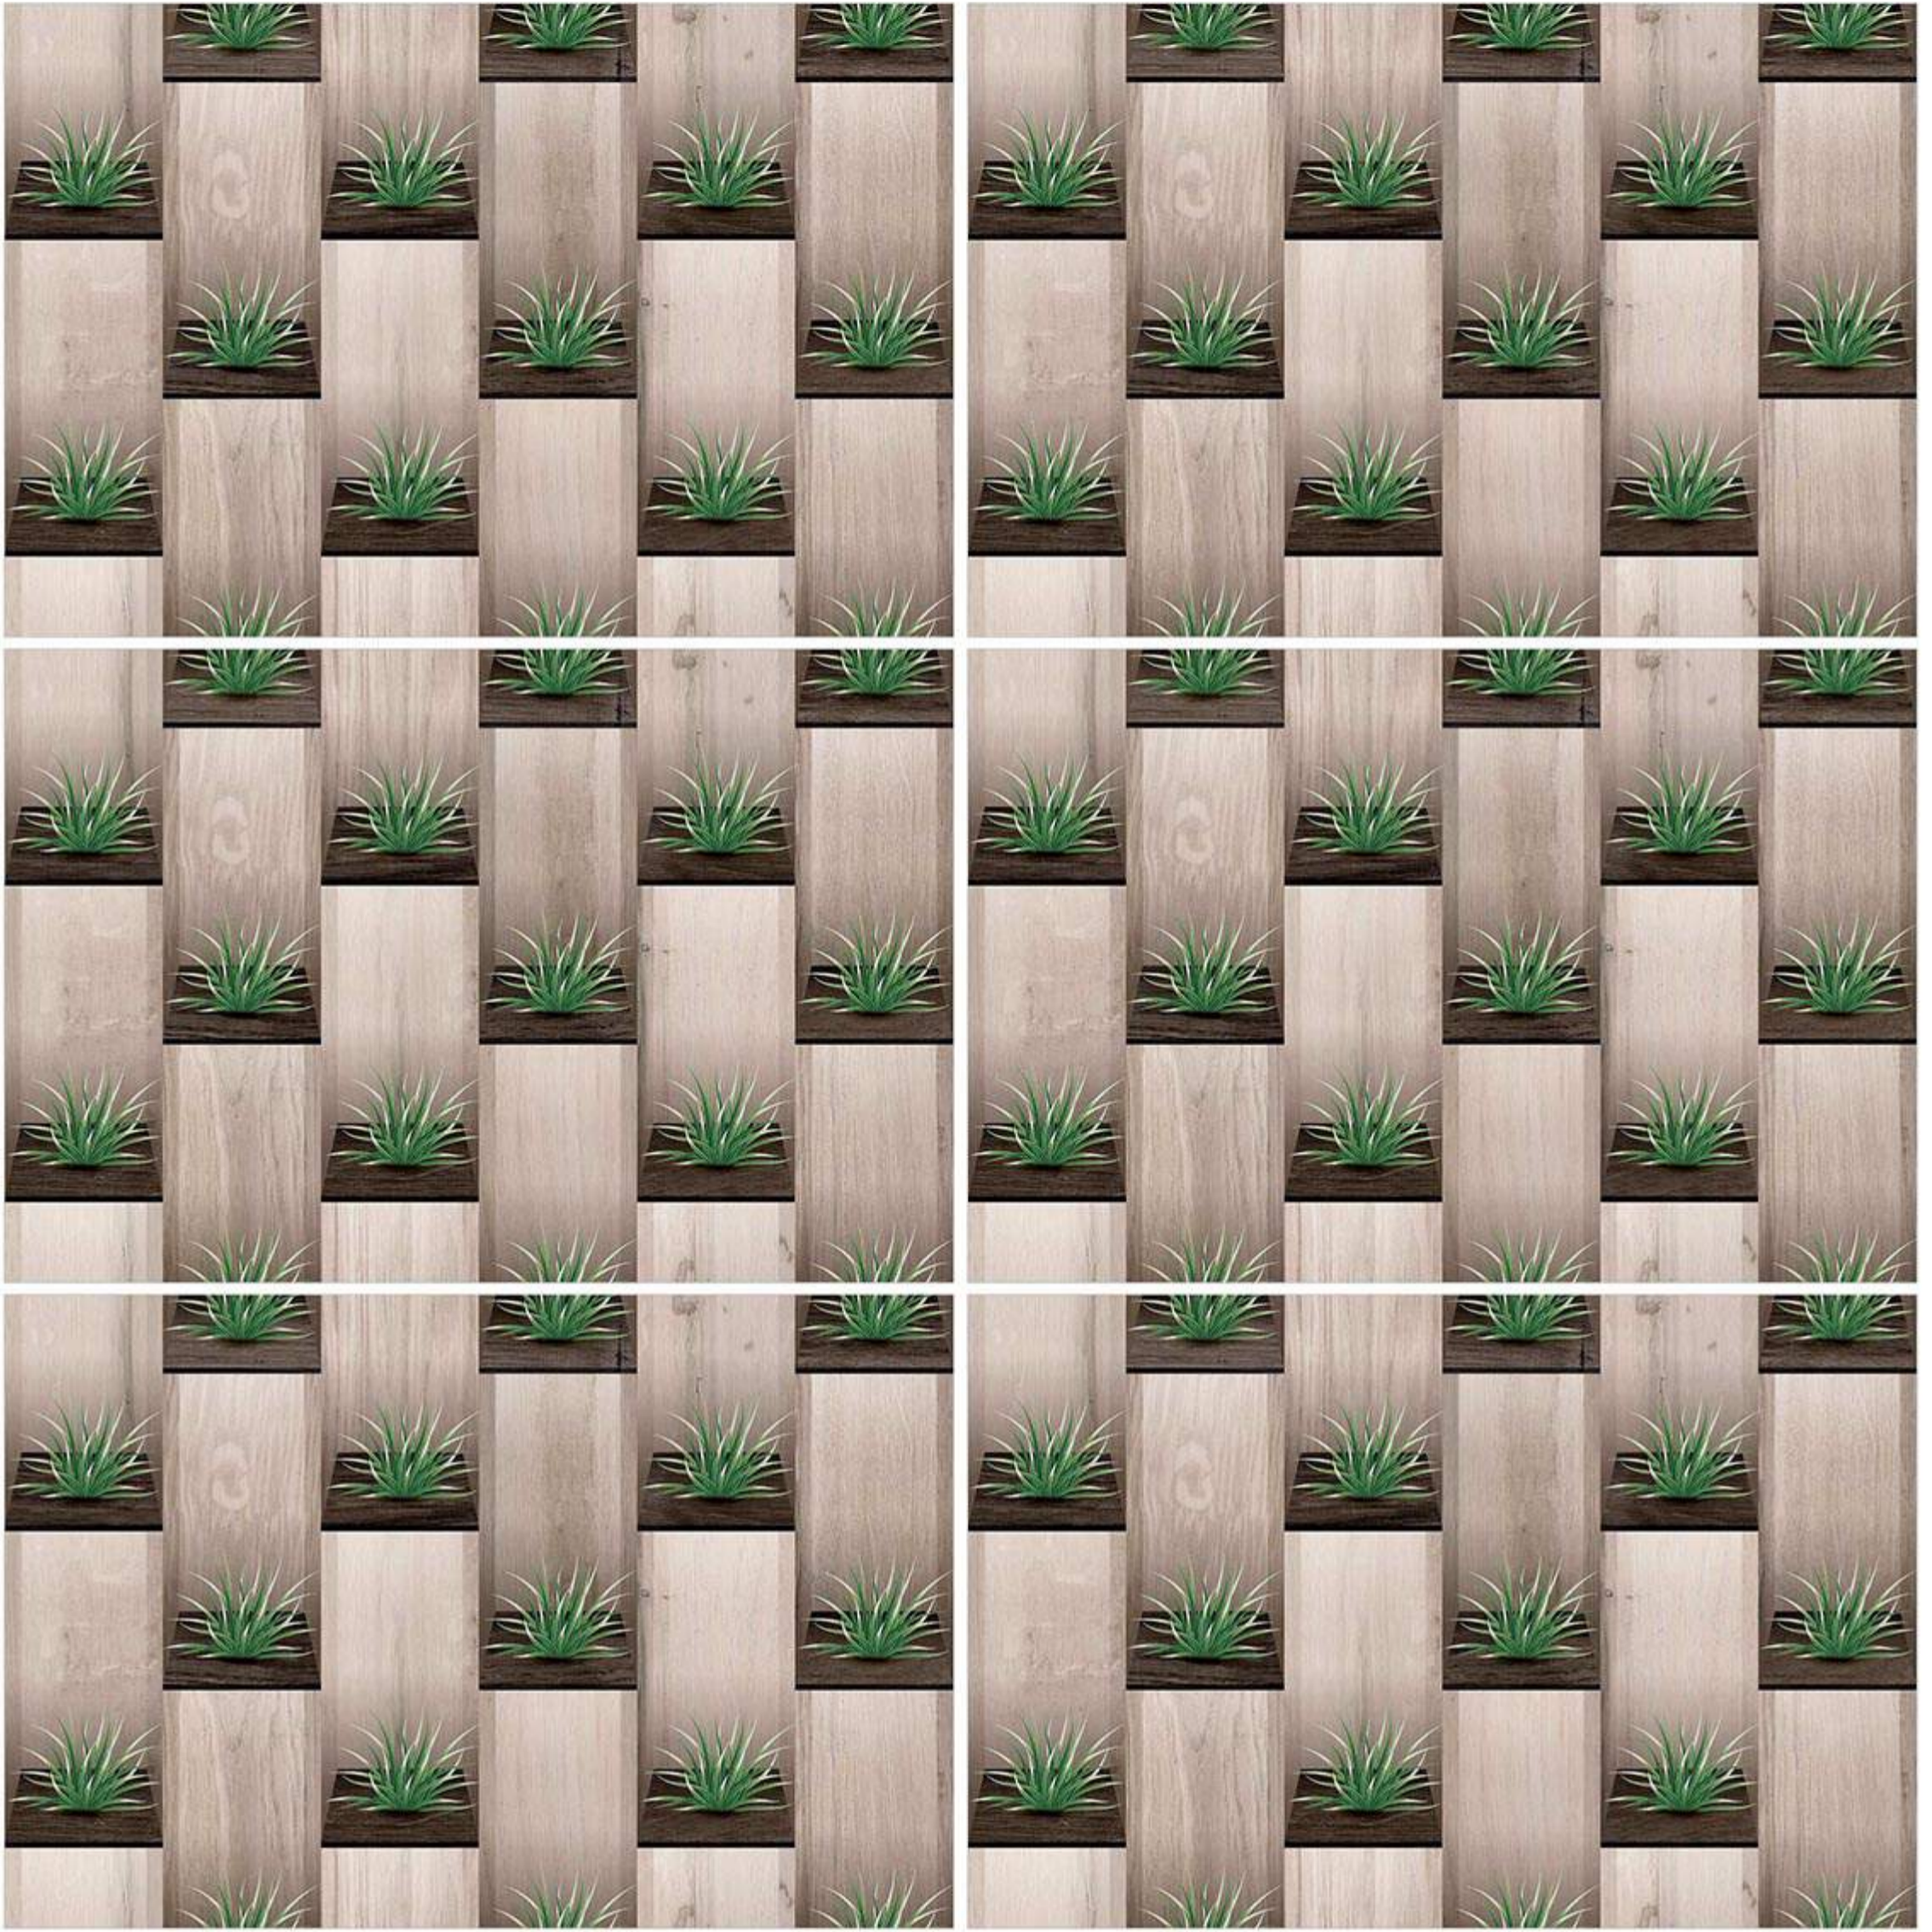

ELEVATION

SERIES

NEXONA

CERAMIC

WALL EMOTIONS

300x450mm
WALL TILES

300 - A41 (GLOSSY)

PLAIN
SURFACE