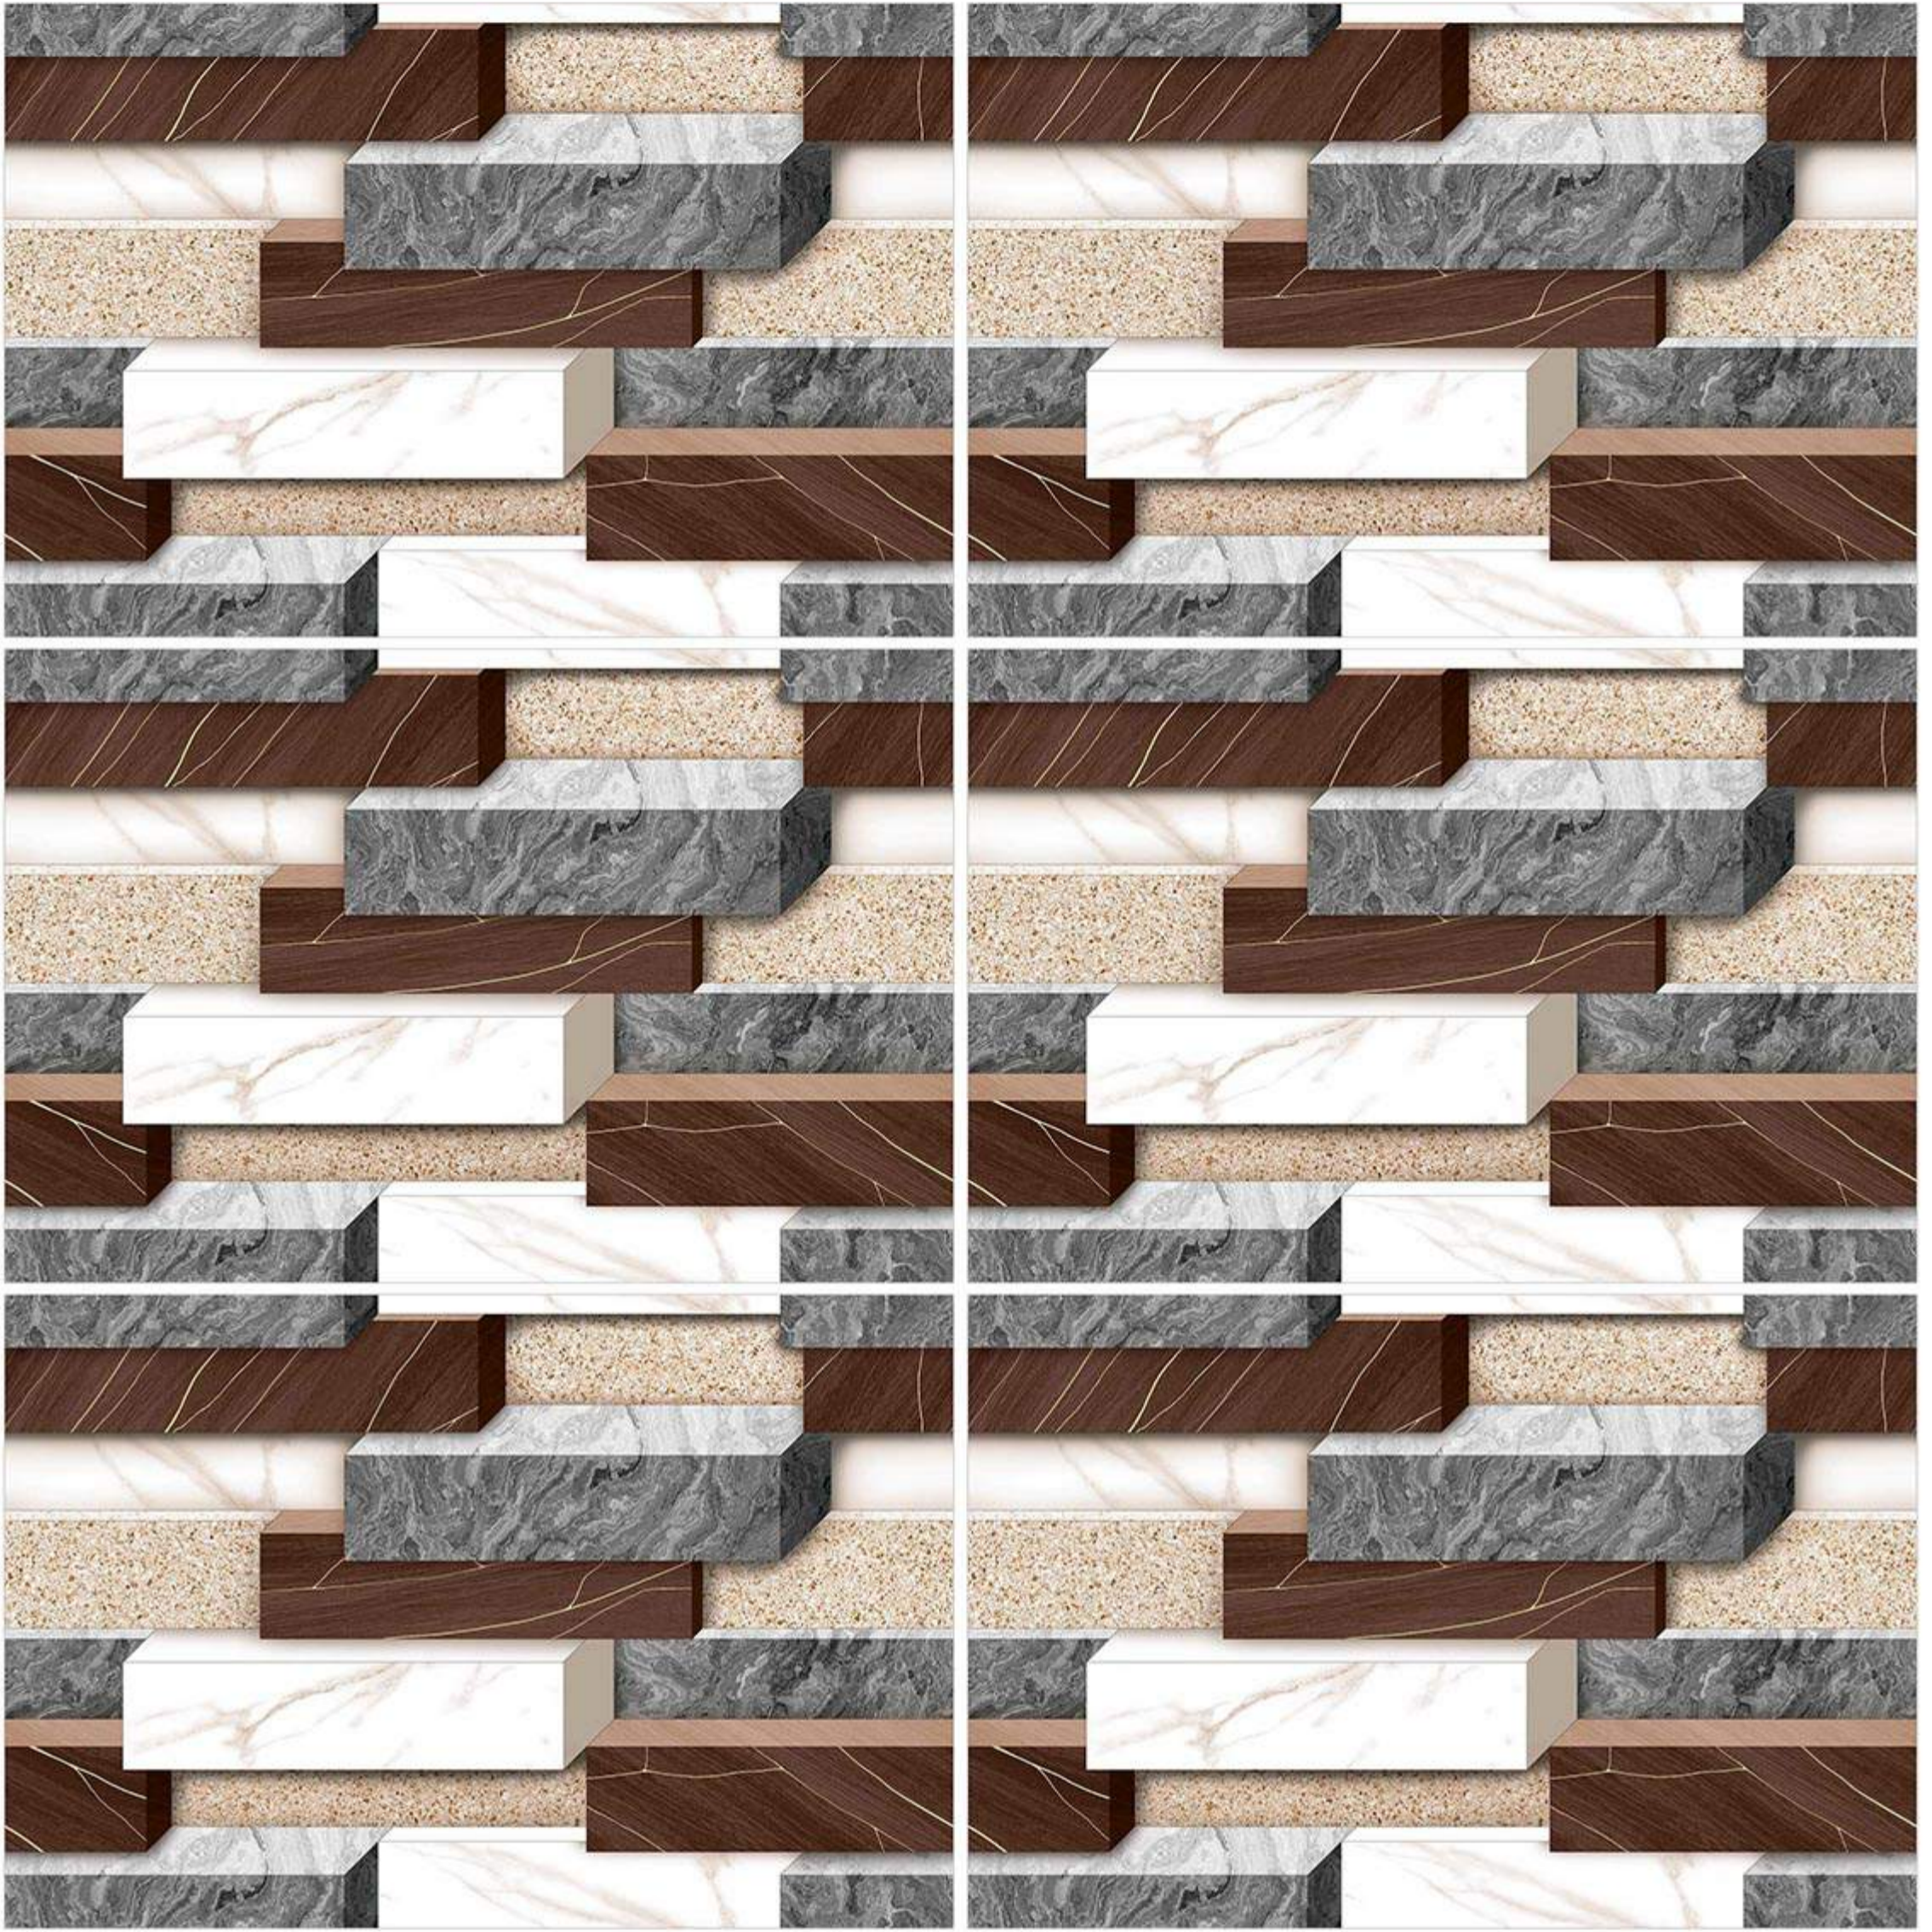

Bedroom Bathroom Kitchen Livingroom

ELEVATION

SERIES

NEXONA

CERAMIC

WALL EMOTIONS

300x450mm
WALL TILES

300 - A28 (GLOSSY)