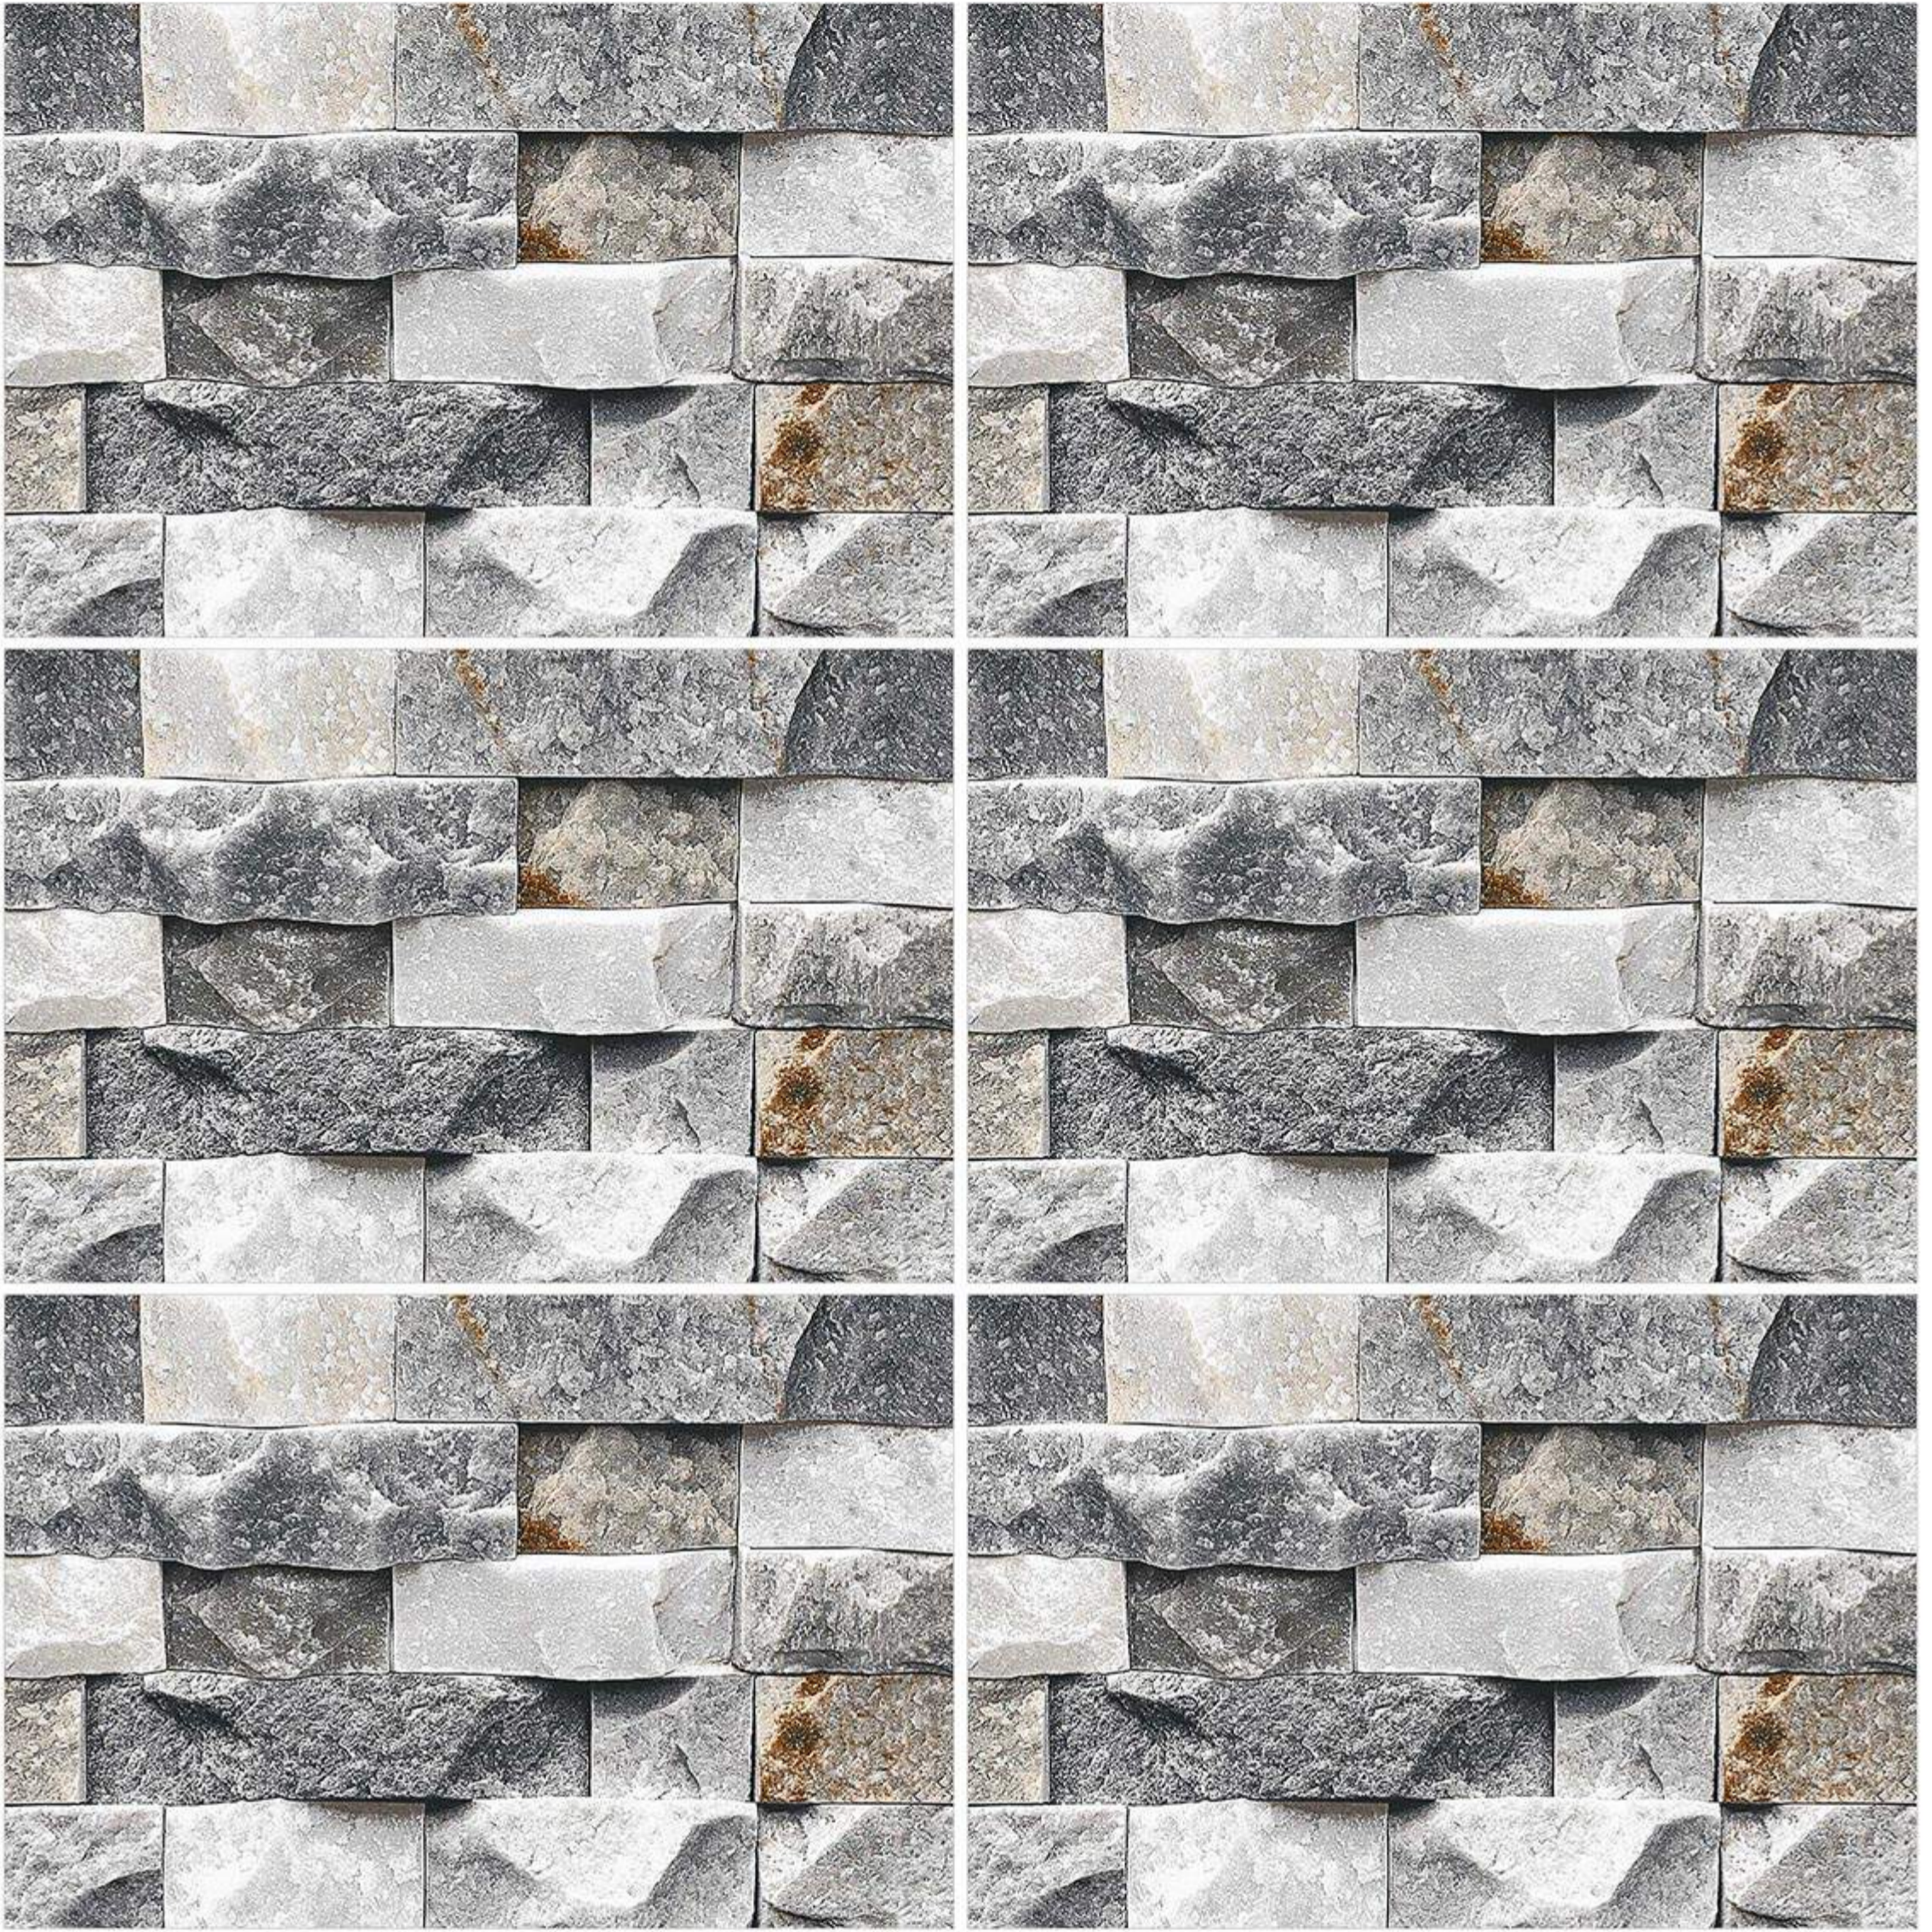

NEXONA

CERAMIC

WALL EMOTIONS

300x450mm
WALL TILES

300 - A44 (GLOSSY)

PLAIN
SURFACE

Bedroom Bathroom Kitchen Livingroom

ELE VAT ION

SERIES