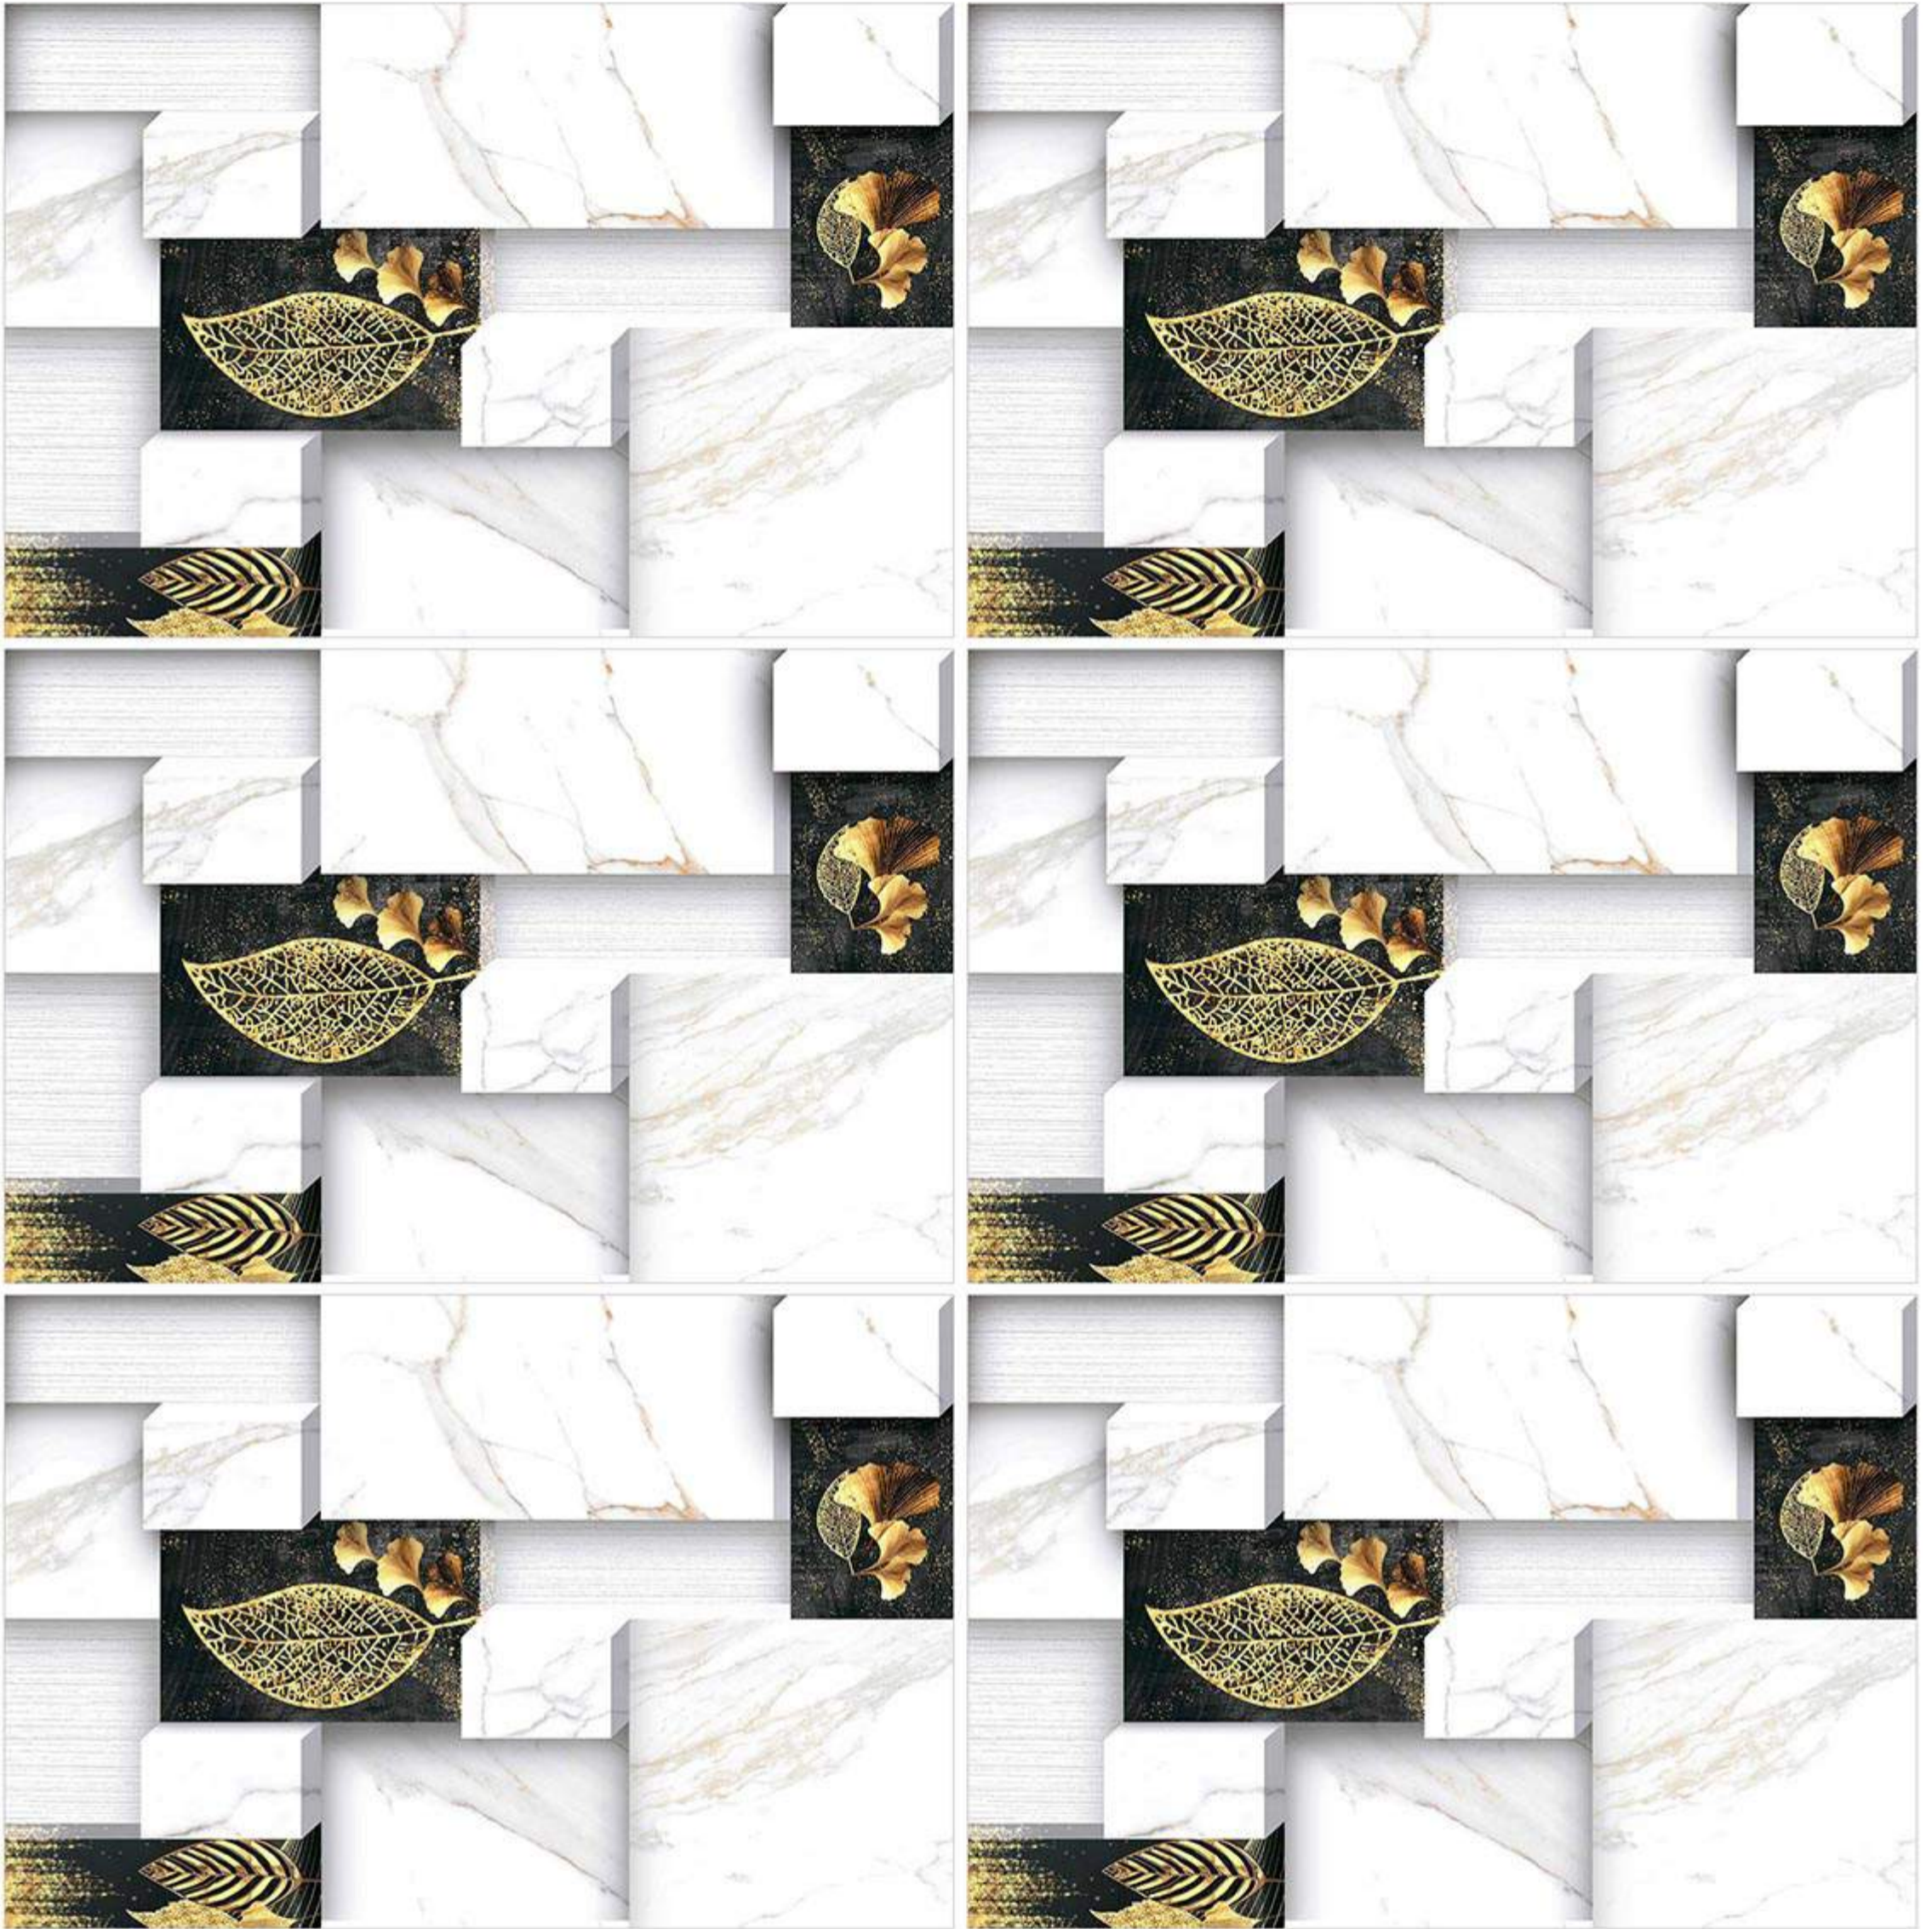

NEXONA

CERAMIC

WALL EMOTIONS

300x450mm
WALL TILES

300 - A8 (GLOSSY)

PLAIN
SURFACE

Bedroom Bathroom Kitchen Livingroom

ELEVATION

SERIES