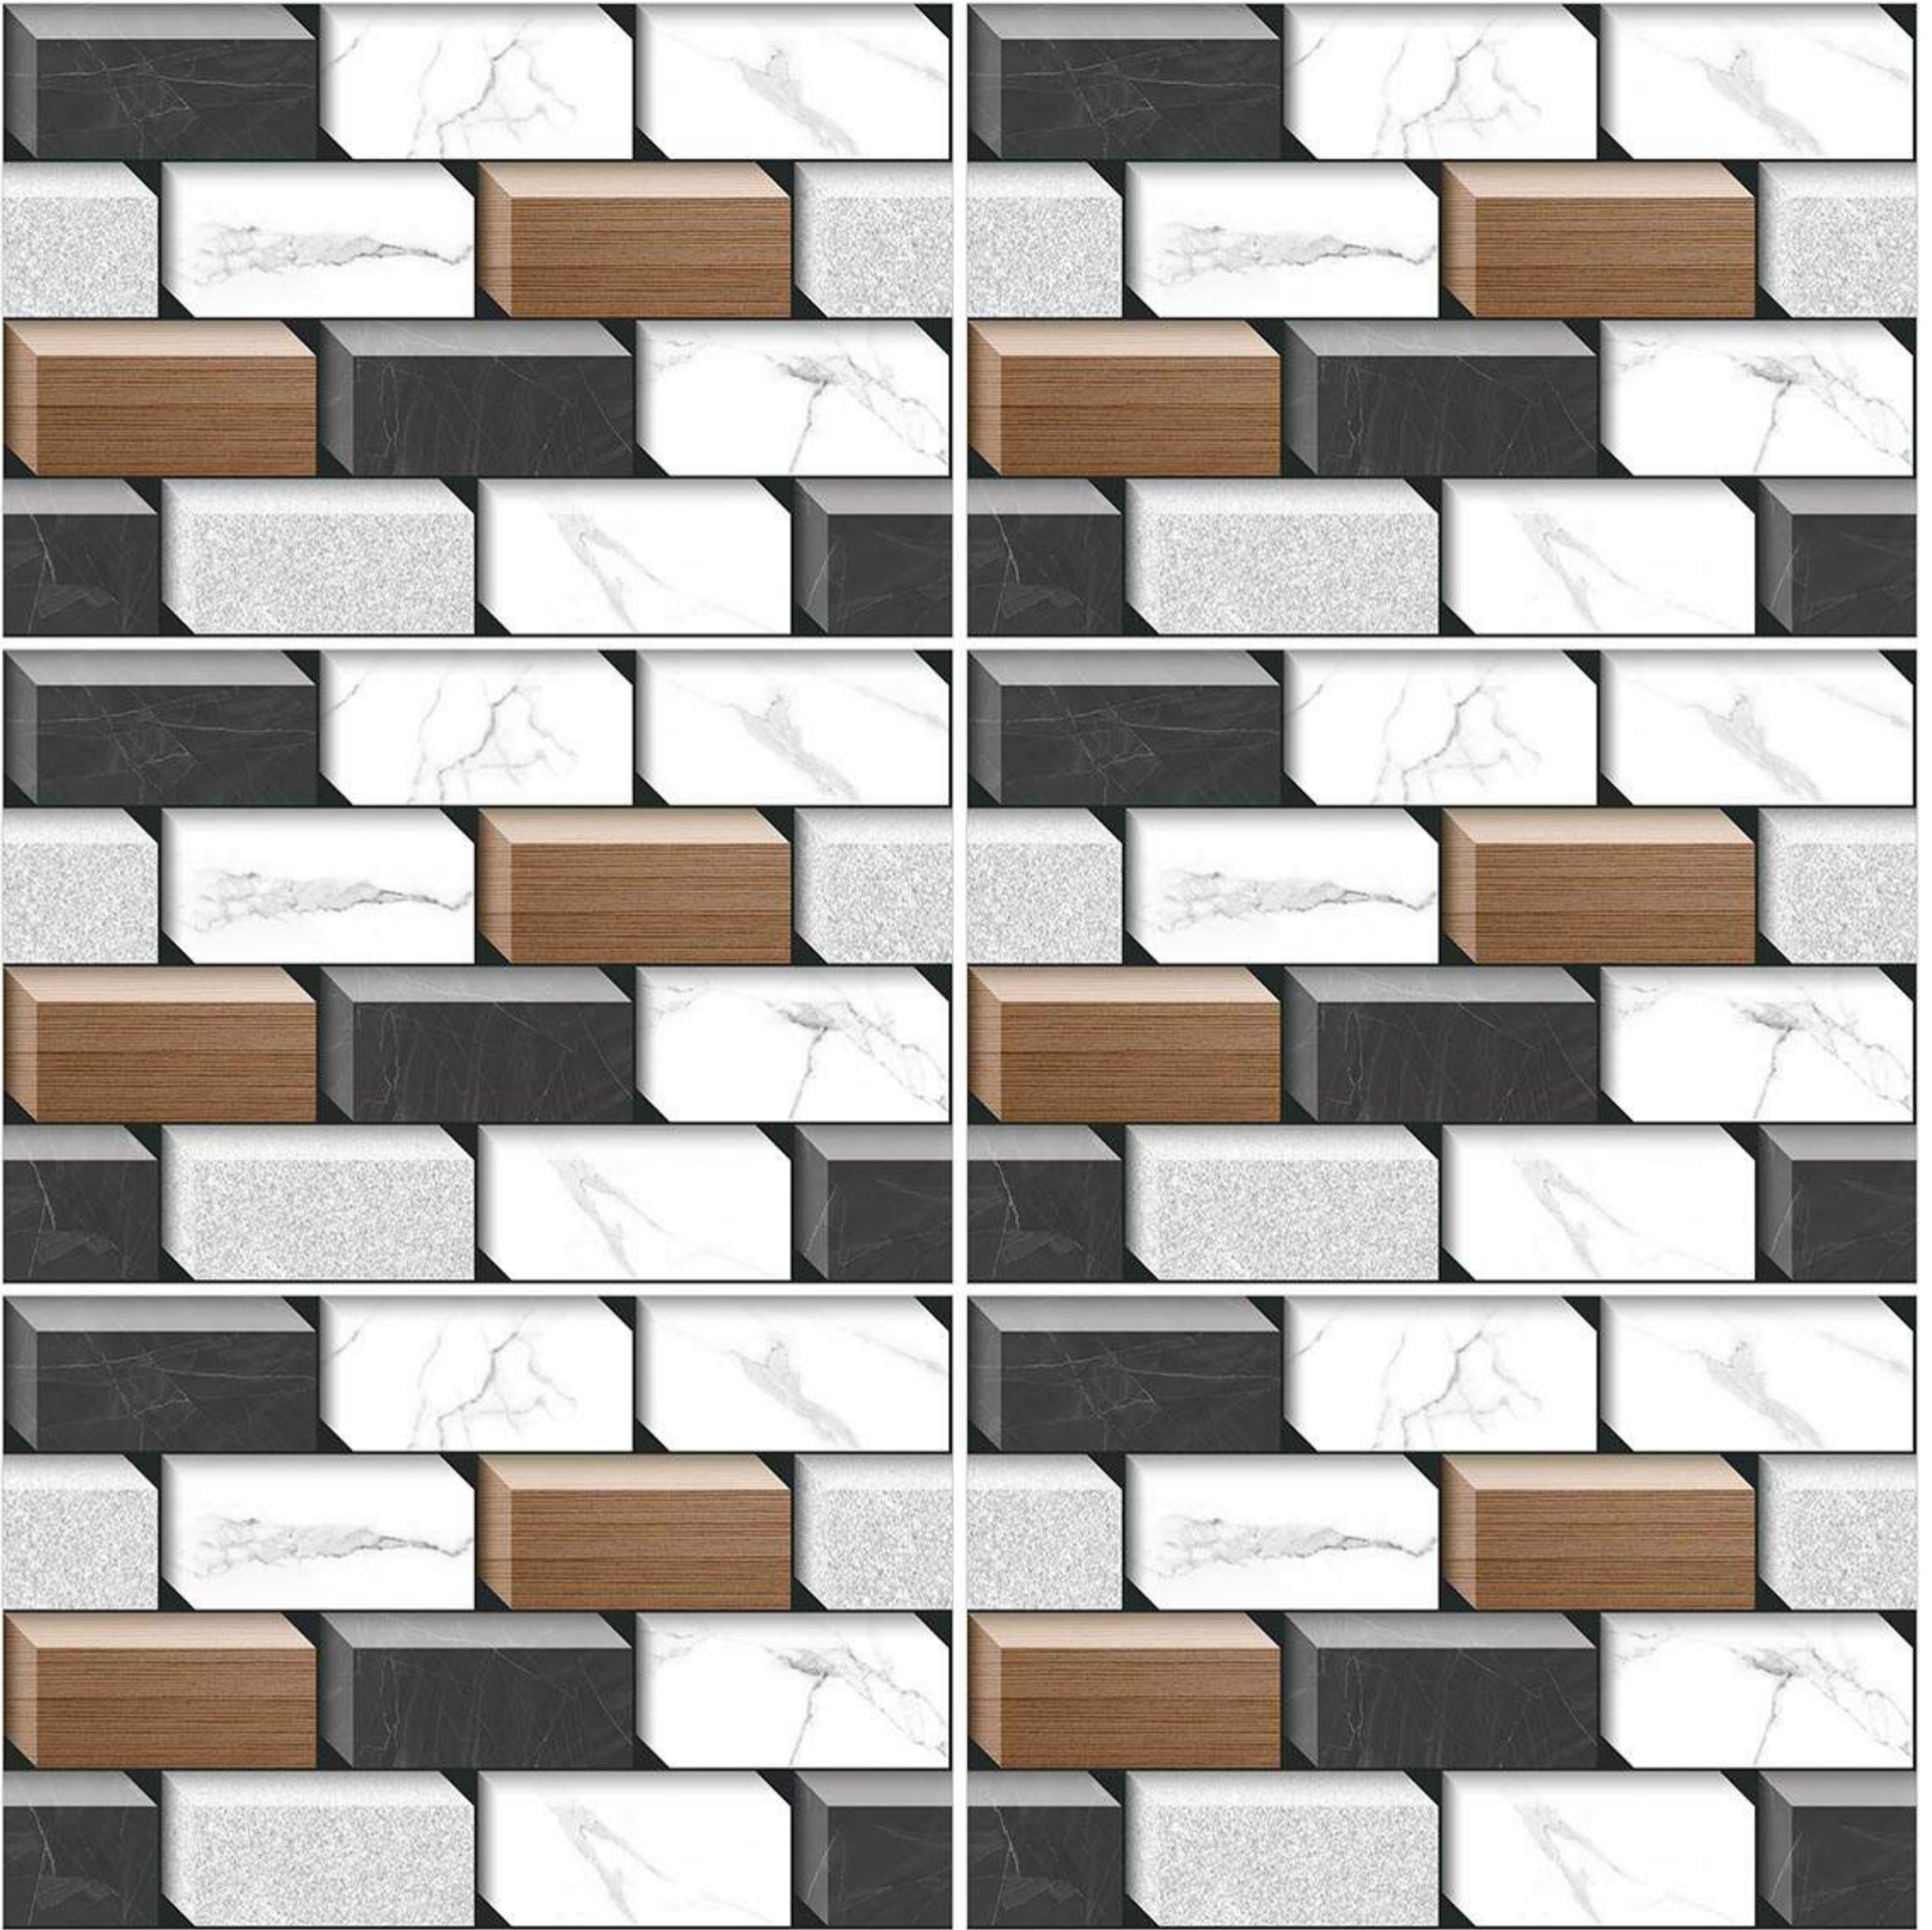

NEXONA

CERAMIC

WALL EMOTIONS

300x450mm
WALL TILES

300 - A39 (GLOSSY)

PLAIN
SURFACE

Bedroom Bathroom Kitchen Livingroom

ELEVATION

SERIES