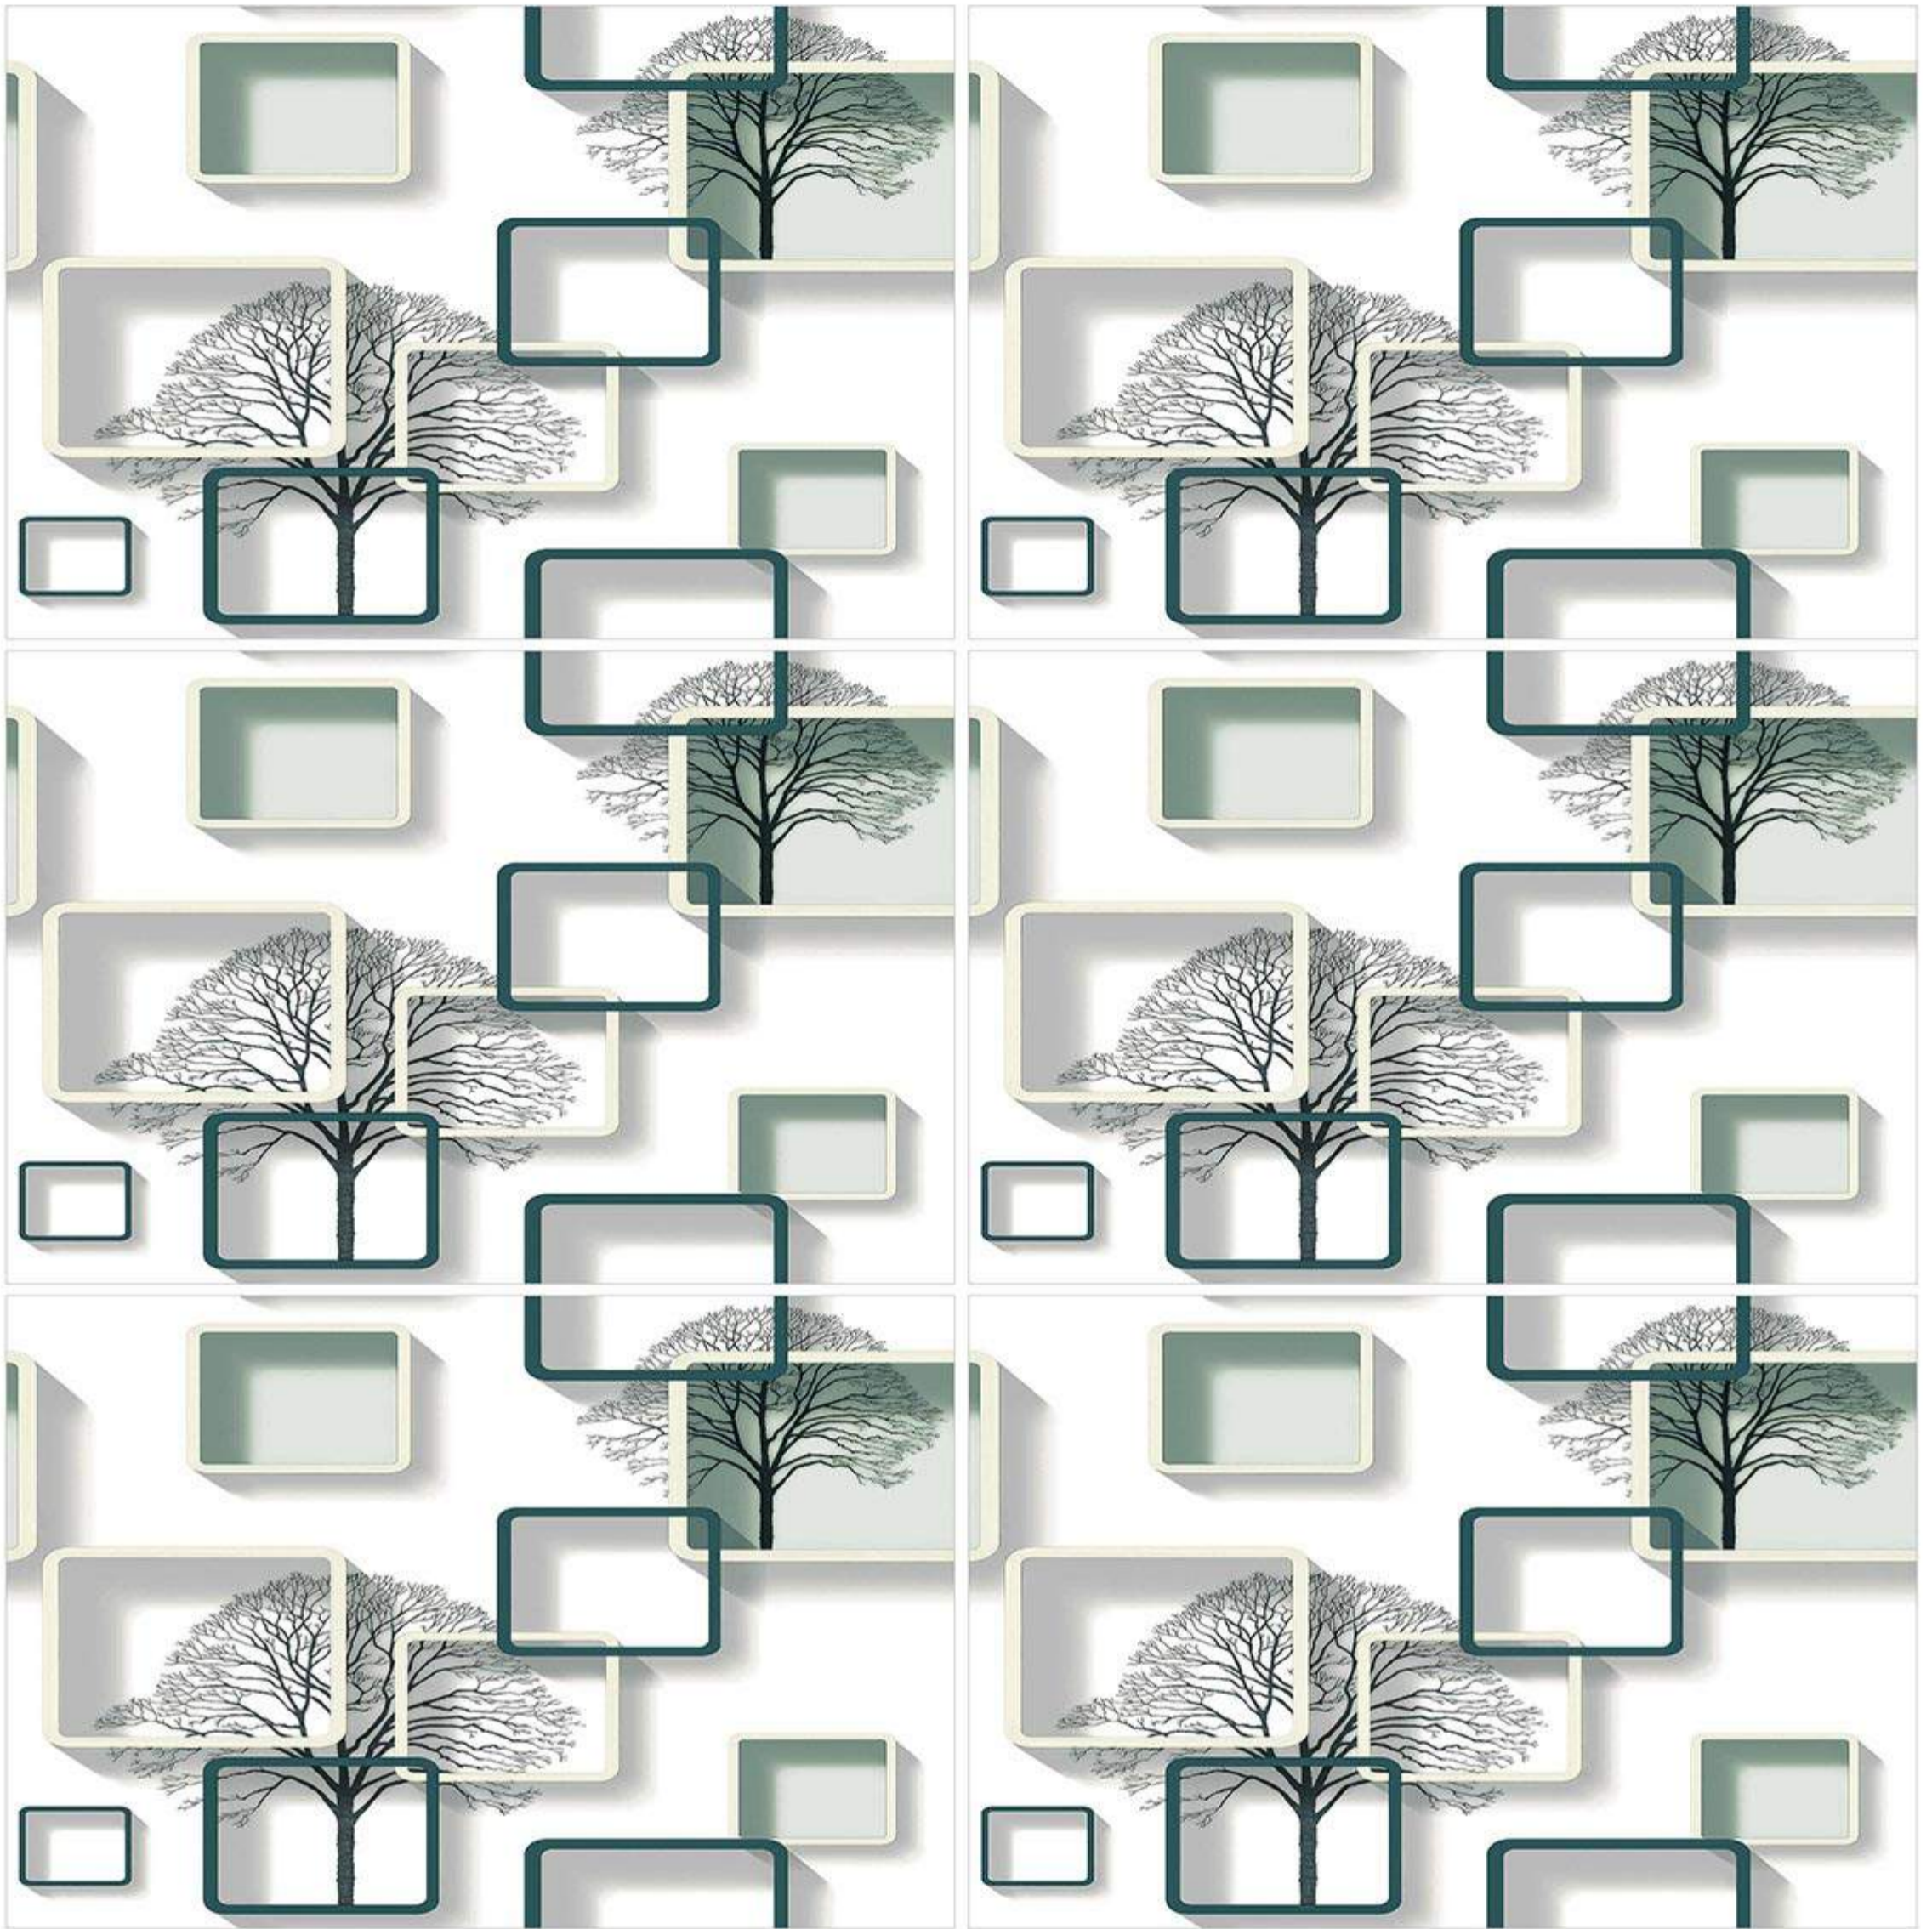

NEXONA

CERAMIC

WALL EMOTIONS

300x450mm
WALL TILES

300 - A48 (GLOSSY)

PLAIN
SURFACE

Bedroom Bathroom Kitchen Livingroom

ELEVATION

SERIES