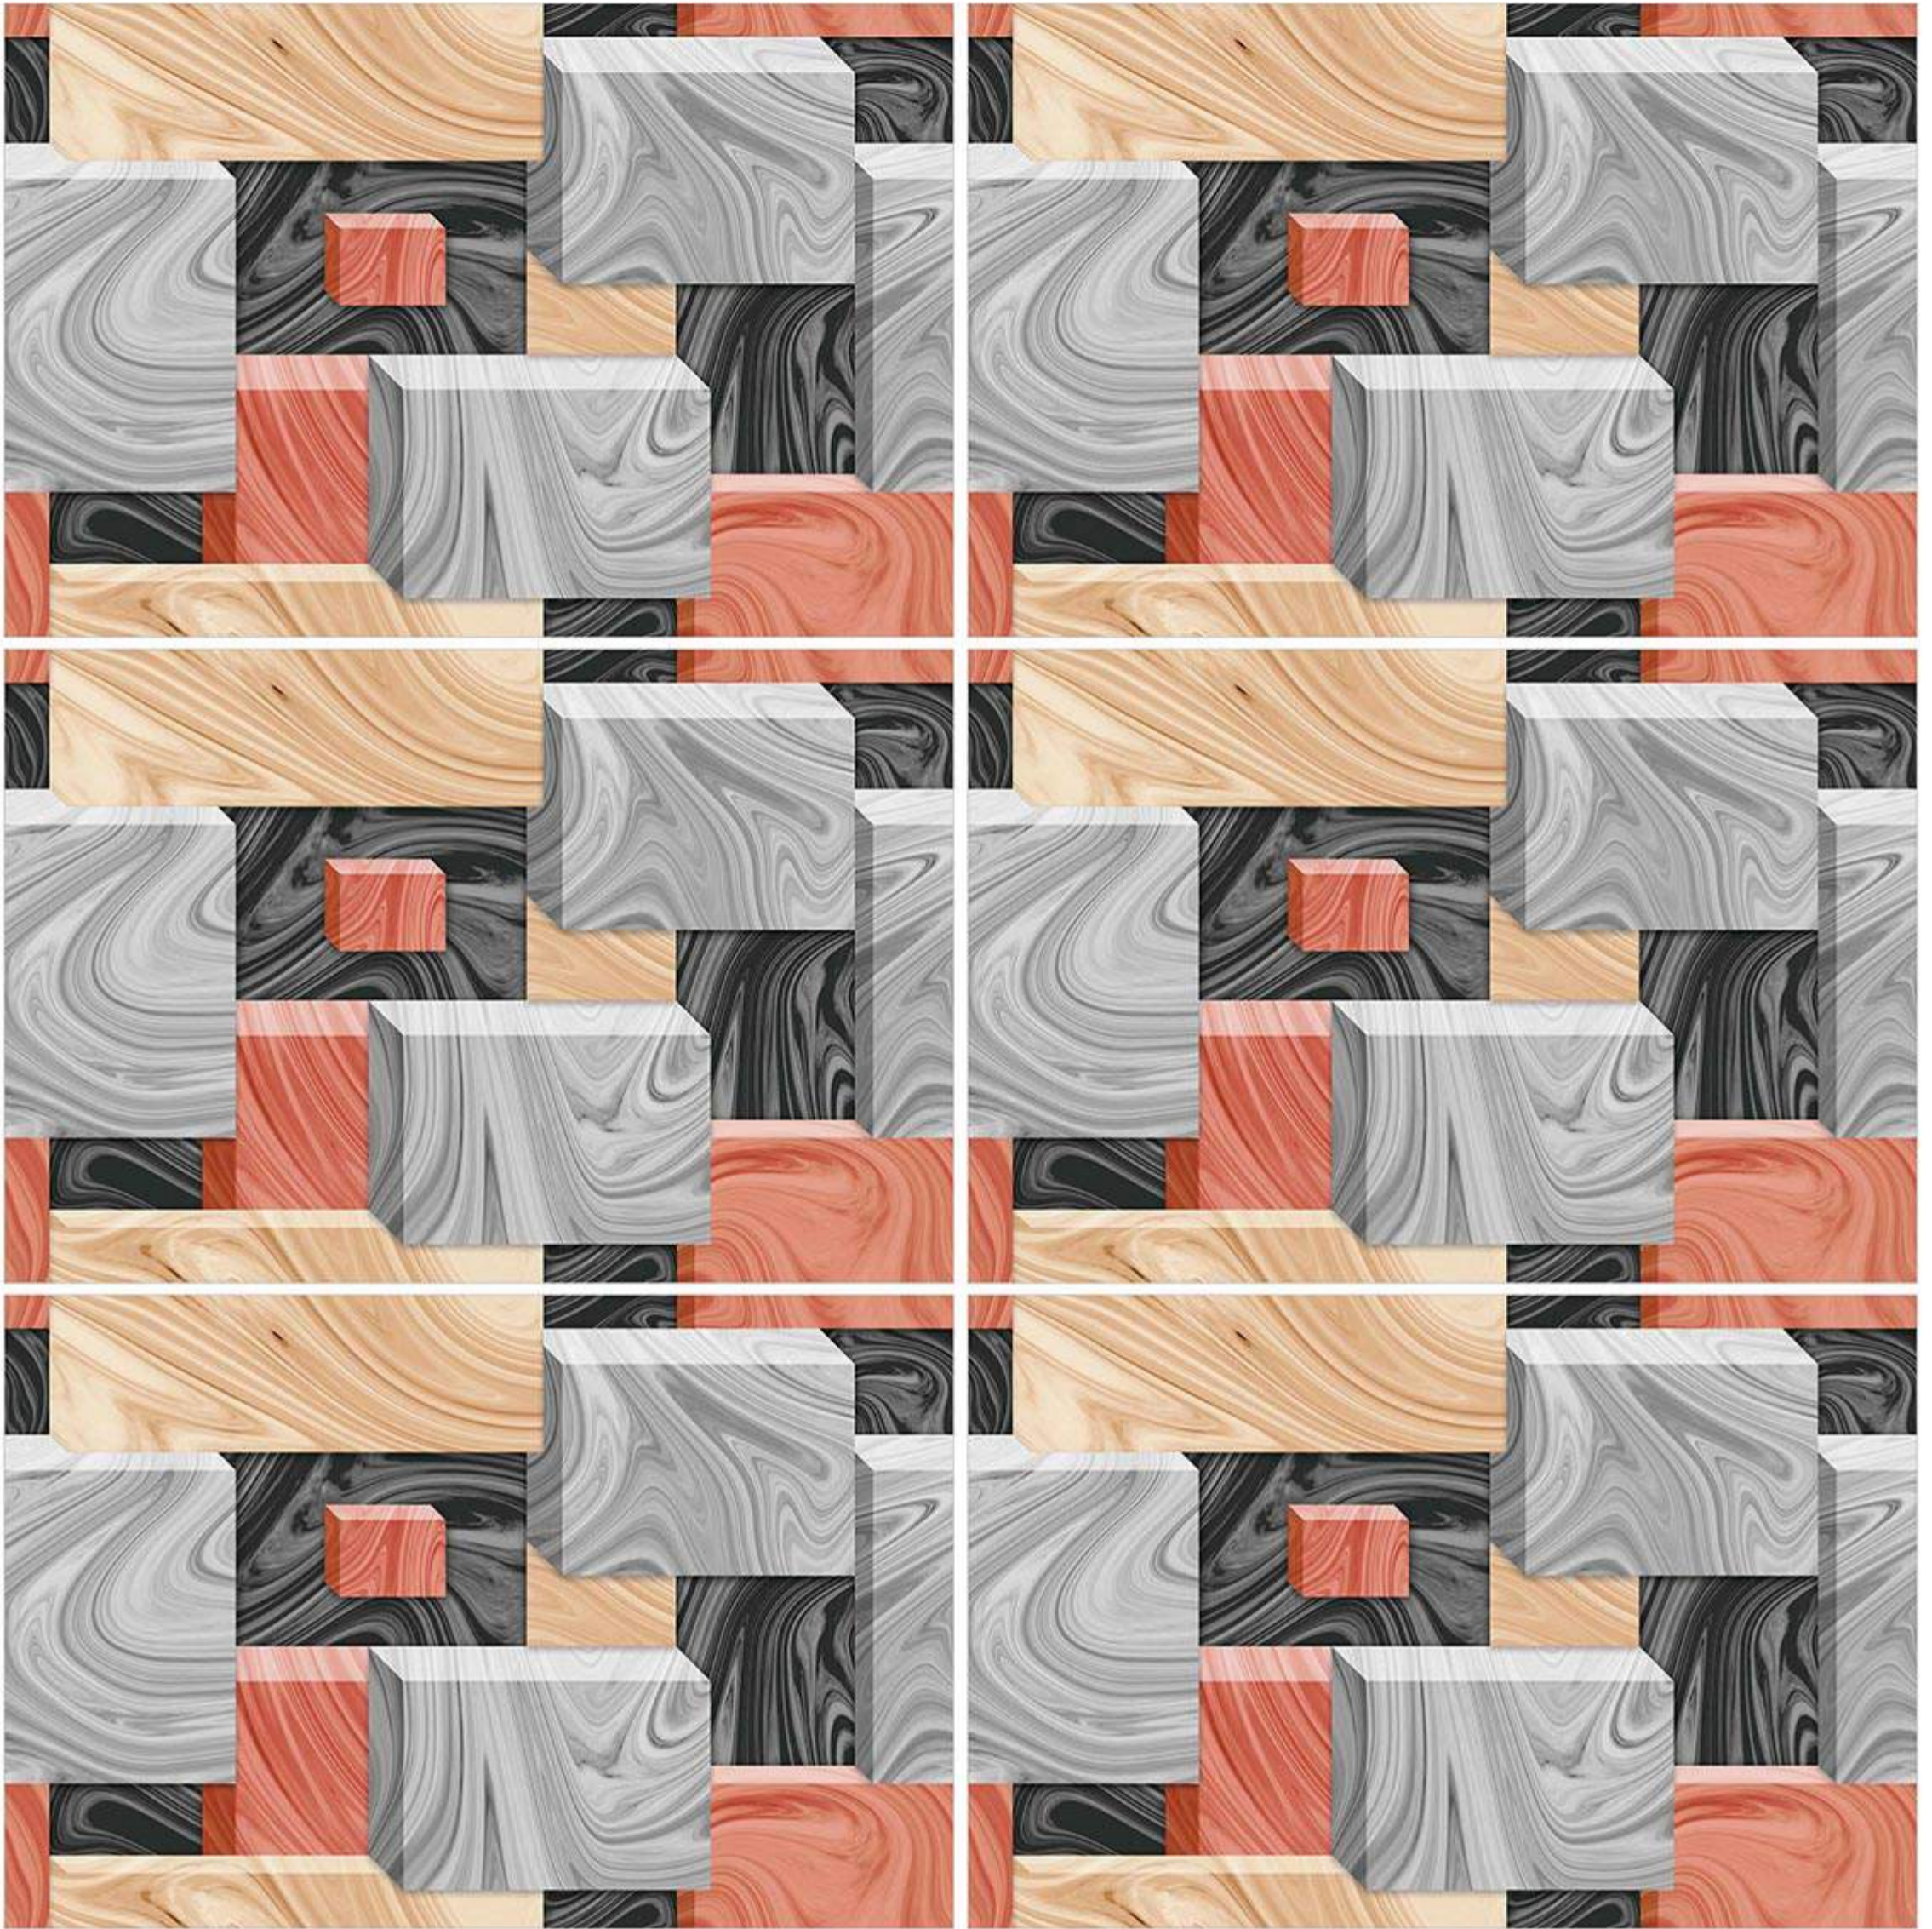

NEXONA

CERAMIC

WALL EMOTIONS

300x450mm
WALL TILES

300 - A17 (GLOSSY)

PLAIN
SURFACE

Bedroom Bathroom Kitchen Livingroom

ELEVATION

SERIES