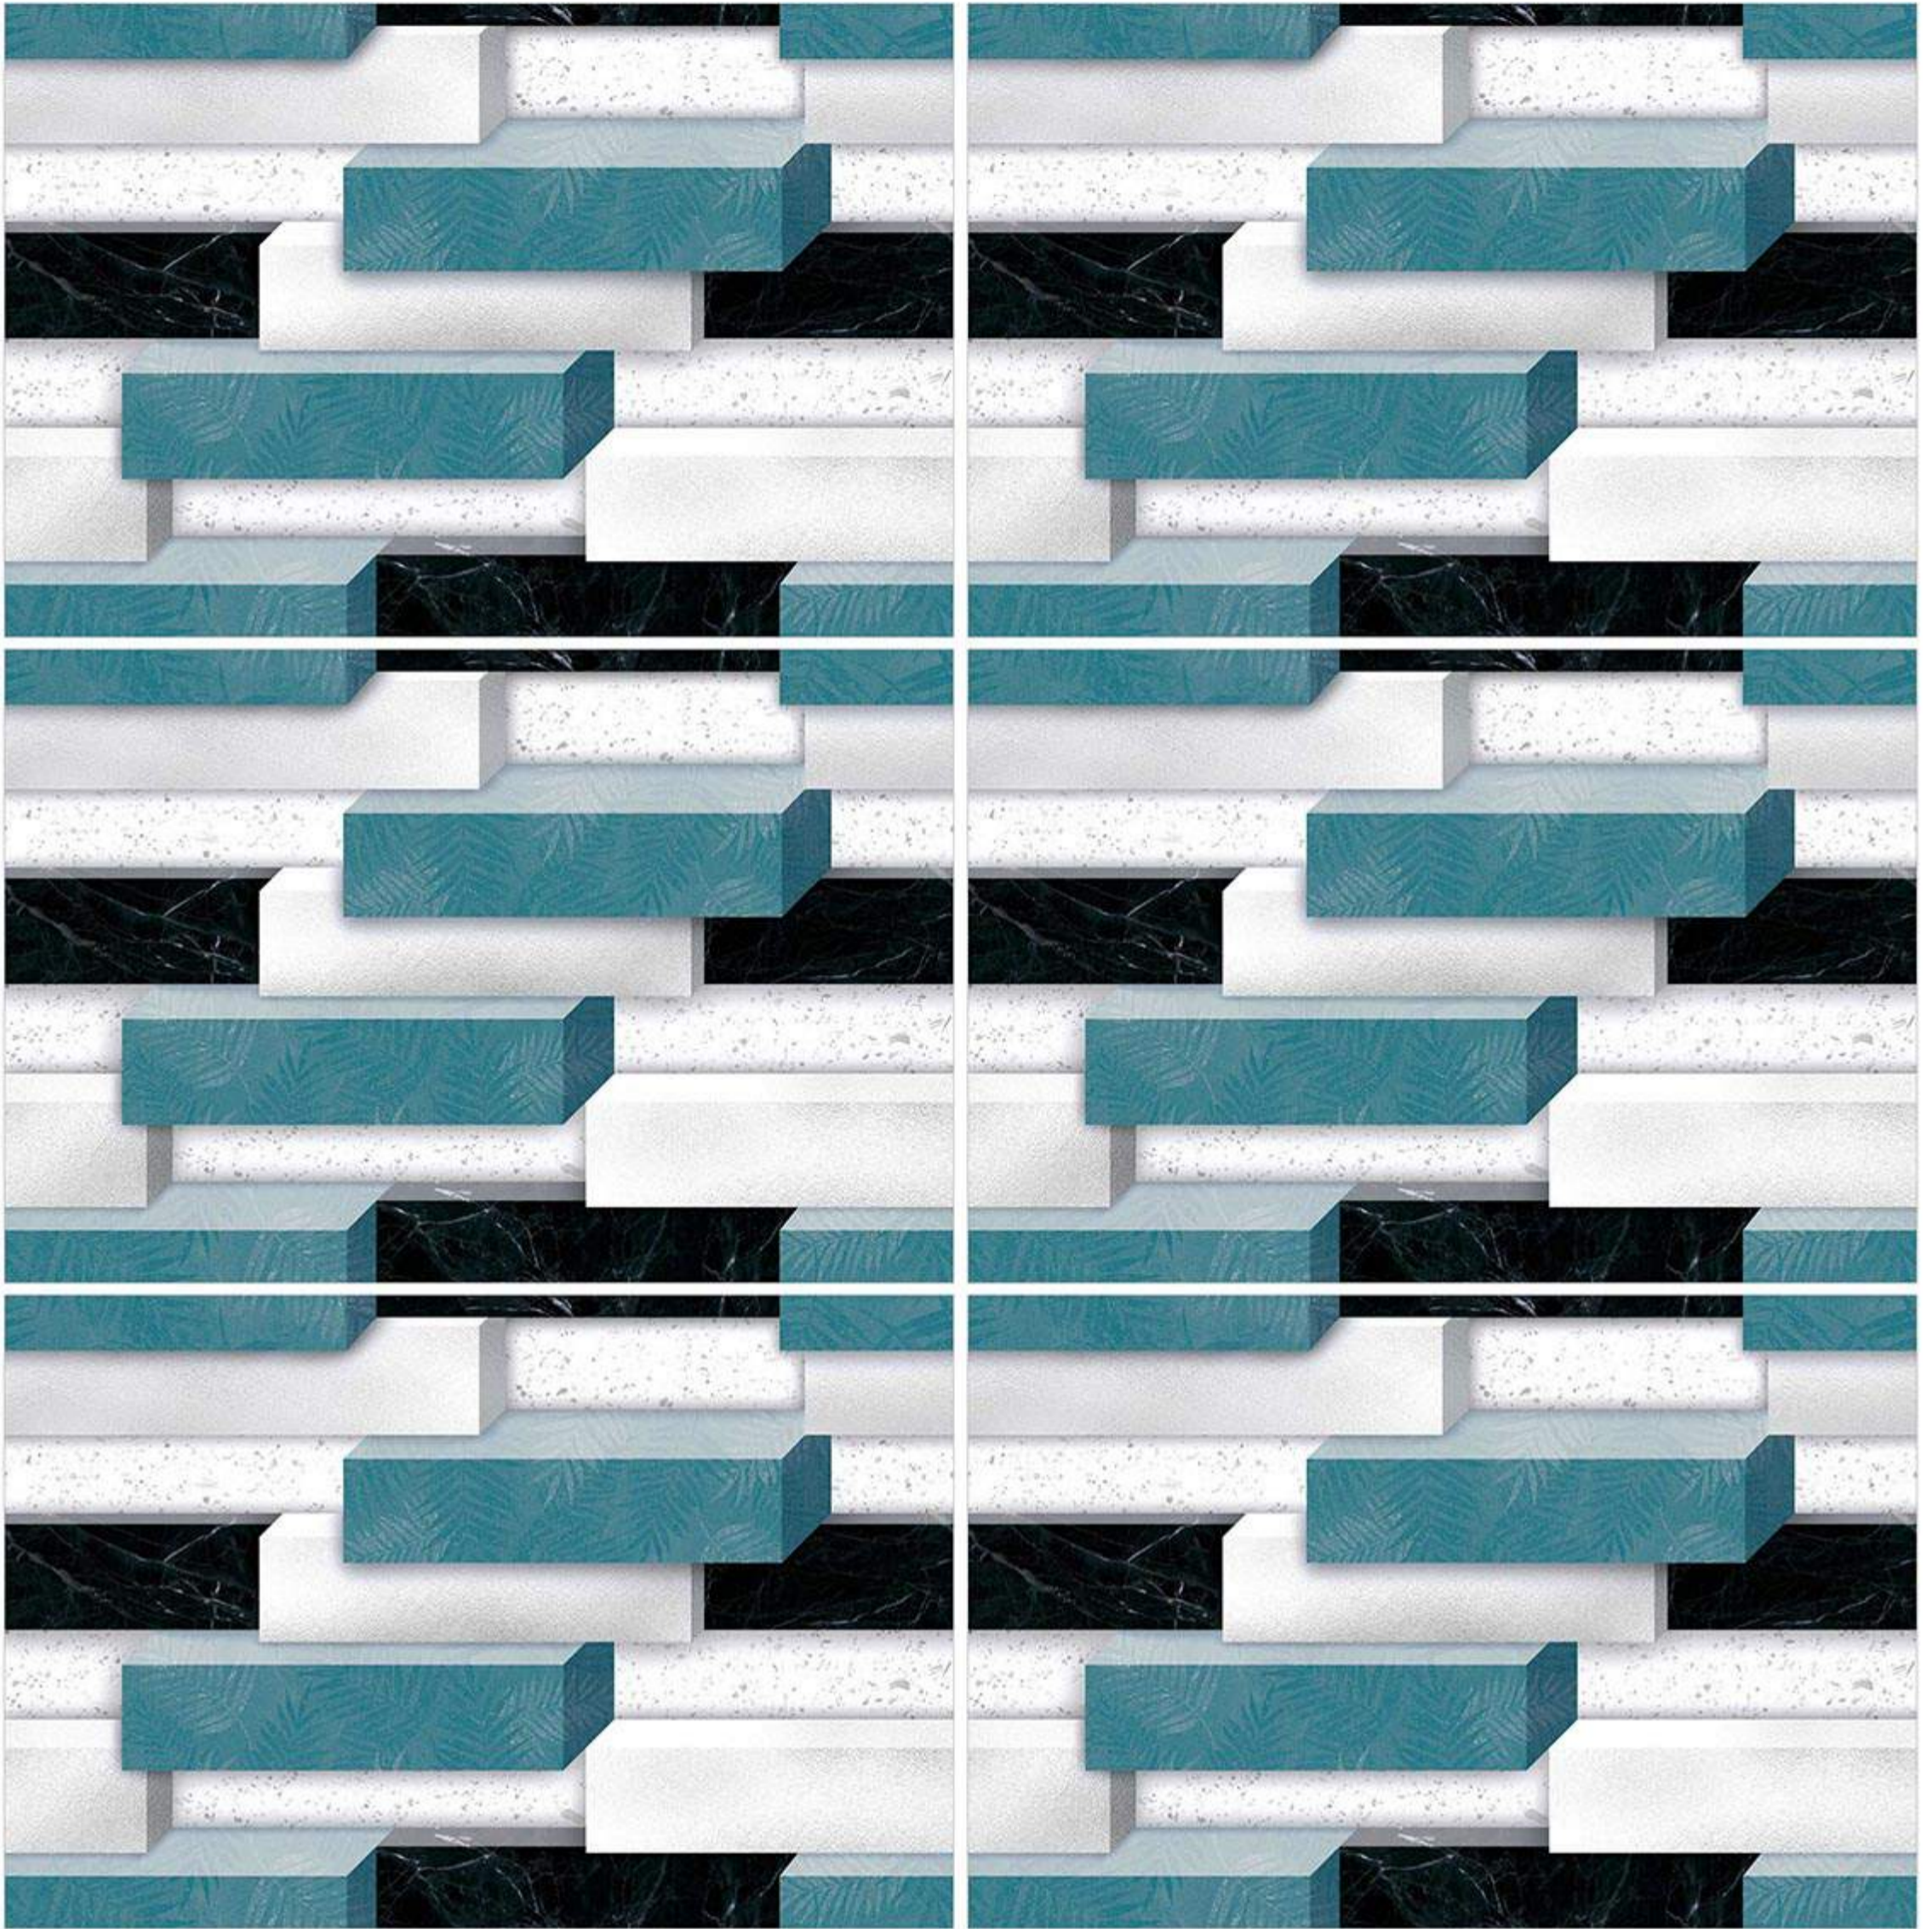

NEXONA

CERAMIC

WALL EMOTIONS

300x450mm
WALL TILES

300 - A26 (GLOSSY)

PLAIN
SURFACE

Bedroom Bathroom Kitchen Livingroom

ELE VAT ION

SERIES